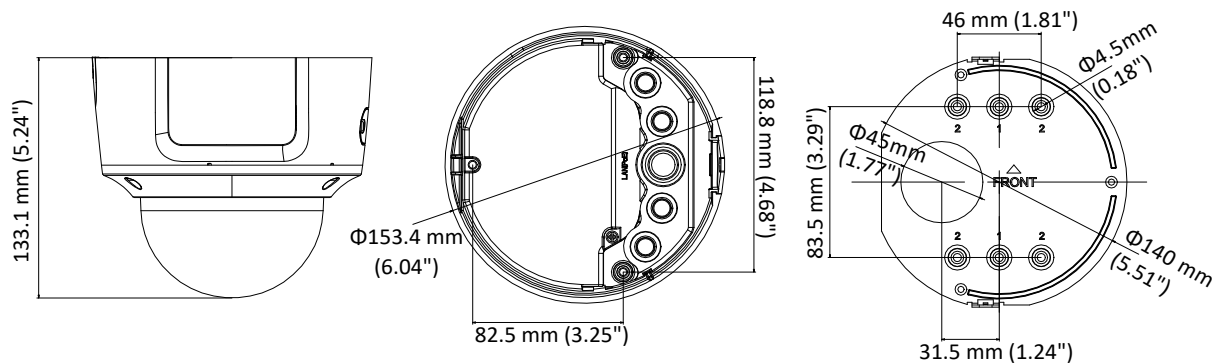

Dimensions

Accessories

DS-1475ZJ-SUS
Vertical Pole Mount

DS-1476ZJ-SUS
Corner Mount

Distributed by