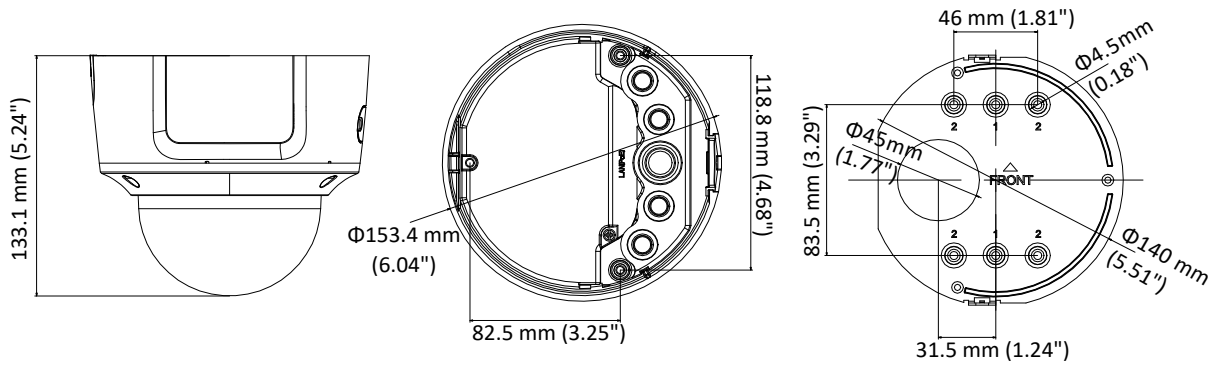

Dimensions

Accessories

DS-1475ZJ-SUS
Vertical Pole Mount

DS-1476ZJ-SUS
Corner Mount

Distributed by