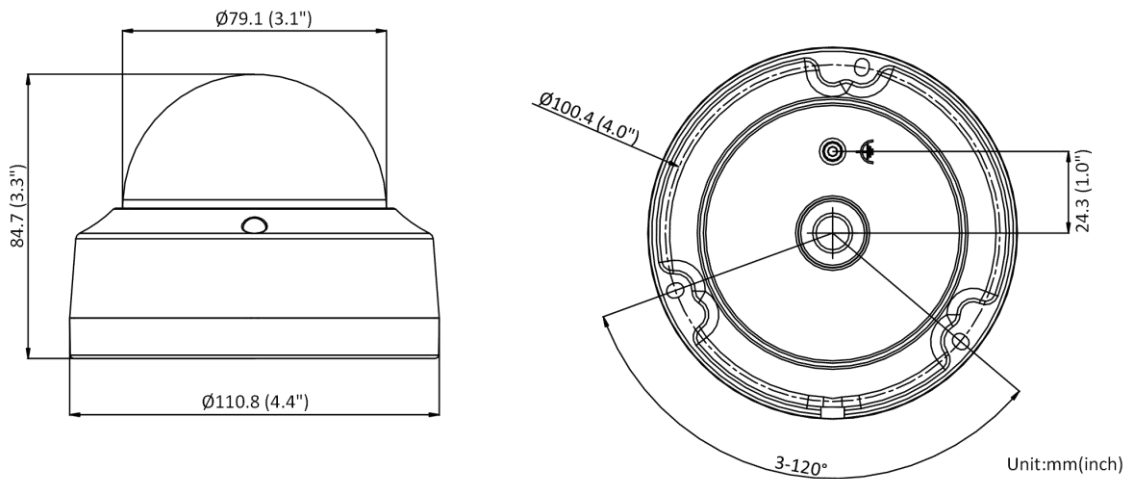

▪ **Dimension**

▪ **Accessory**

▪ **Optional**

DS-1280ZJ-DM18 Junction Box	DS-1250ZJ Rain Shade	DS-1259ZJ Inclined Ceiling Mount	DS-1272ZJ-110 Wall Mount	DS-1272ZJ-110B Wall Mount
DS-1276ZJ-SUS Corner Mount	DS-1258ZJ Wall Mount	DS-1275ZJ-SUS Vertical Pole Mount	DS-1271ZJ-110 Pendant Mount