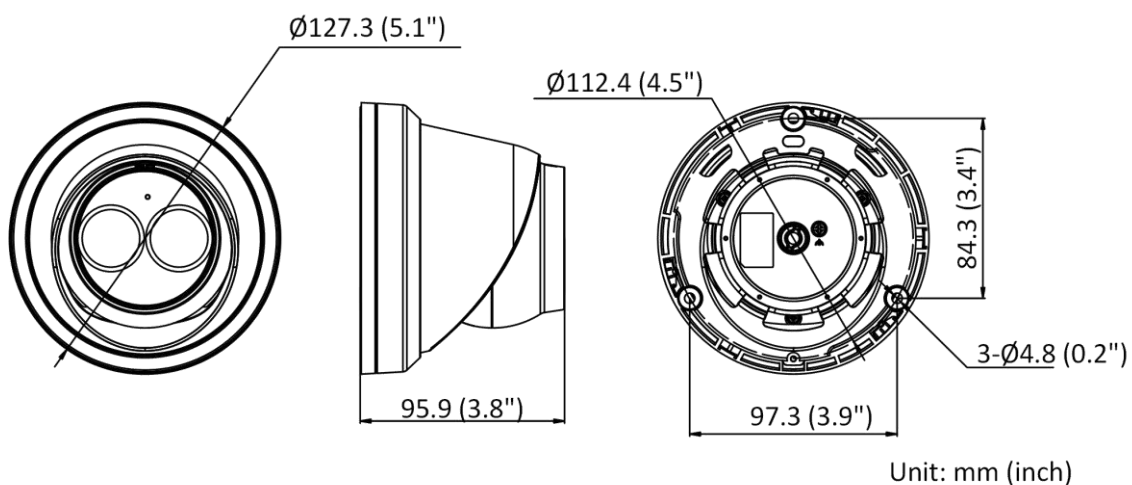

Software Reset	Yes
Storage Conditions	-30 °C to 60 °C (-22 °F to 140 °F). Humidity 95% or less (non-condensing)
Startup and Operating Conditions	-30 °C to 60 °C (-22 °F to 140 °F). Humidity 95% or less (non-condensing)
Power Supply	12 VDC ± 25%, reverse polarity protection PoE: 802.3af, Class 3
Power Consumption and Current	12 VDC, 0.5 A, max. 6 W PoE (802.3af, 36 V to 57 V), 0.19 A to 0.12 A, max. 7 W
Power Interface	Ø5.5 mm coaxial power plug
Material	Aluminum alloy body
Camera Dimension	Ø127.3 × 95.9 mm (Ø5.01" × 3.78")
Package Dimension	150 × 150 × 141 mm (5.9" × 5.9" × 5.6")
Camera Weight	Approx. 600 g (1.3 lb.)
With Package Weight	Approx. 816 g (1.8 lb.)
Approval	
EMC	FCC (47 CFR Part 15, Subpart B); CE-EMC (EN 55032: 2015, EN 61000-3-2: 2014, EN 61000-3-3: 2013, EN 50130-4: 2011 +A1: 2014); RCM (AS/NZS CISPR 32: 2015); IC (ICES-003: Issue 6, 2016); KC (KN 32: 2015, KN 35: 2015)
Safety	UL (UL 60950-1); CB (IEC 60950-1:2005 + Am 1:2009 + Am 2:2013); CE-LVD (EN 60950-1:2005 + Am 1:2009 + Am 2:2013); BIS (IS 13252(Part 1):2010+A1:2013+A2:2015)
Environment	CE-RoHS (2011/65/EU); WEEE (2012/19/EU); Reach (Regulation (EC) No 1907/2006)
Protection	IP67 (IEC 60529-2013)

▪ Available Model

DS-2CD2343G2-I (2.8/4 mm)

DS-2CD2343G2-IU (2.8/4 mm)

▪ Dimension