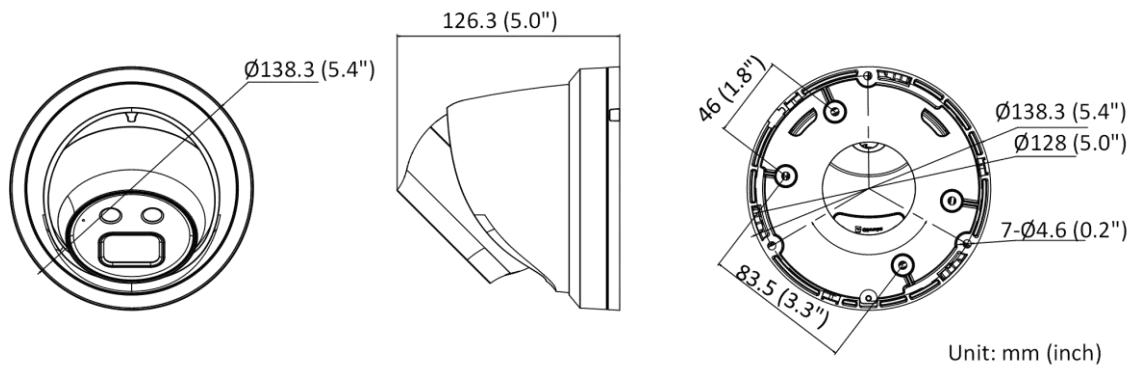

▪ **Dimension**

▪ **Accessory**

▪ **Optional**

DS-1276ZJ-SUS Corner Mount	DS-1275ZJ-SUS Vertical Pole Mount	DS-1271ZJ-140 Pendant Mount
DS-1273ZJ-140B Wall Mount	DS-1273ZJ-140 Wall Mount	DS-1280ZJ-PT6 Junction Box