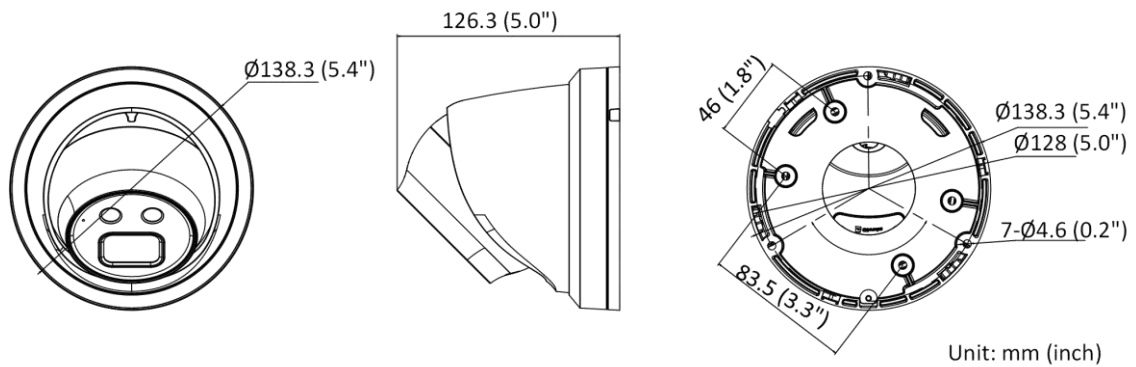

▪ **Dimension**

▪ **Accessory**

▪ **Optional**

DS-1276ZJ-SUS Corner Mount	DS-1275ZJ-SUS Vertical Pole Mount	DS-1271ZJ-140 Pendant Mount
DS-1273ZJ-140B Wall Mount	DS-1273ZJ-140 Wall Mount	DS-1280ZJ-PT6 Junction Box