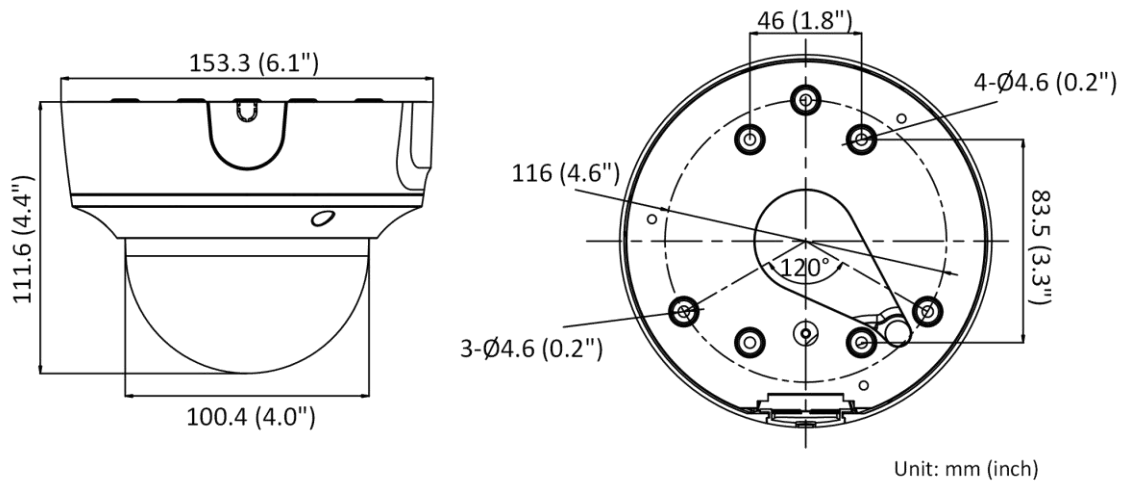

▪ **Dimension**

▪ **Accessory**

▪ **Optional**

DS-1280ZJ-DM55 Junction Box	DS-1473ZJ-155B Wall Mount	DS-1475ZJ-SUS Vertical Pole Mount	DS-1476ZJ-SUS Corner Mount	DS-1473ZJ-155 Wall Mount
DS-1227ZJ-DM44 Pendant Mount	DS-1471ZJ-155 Pendant Mount