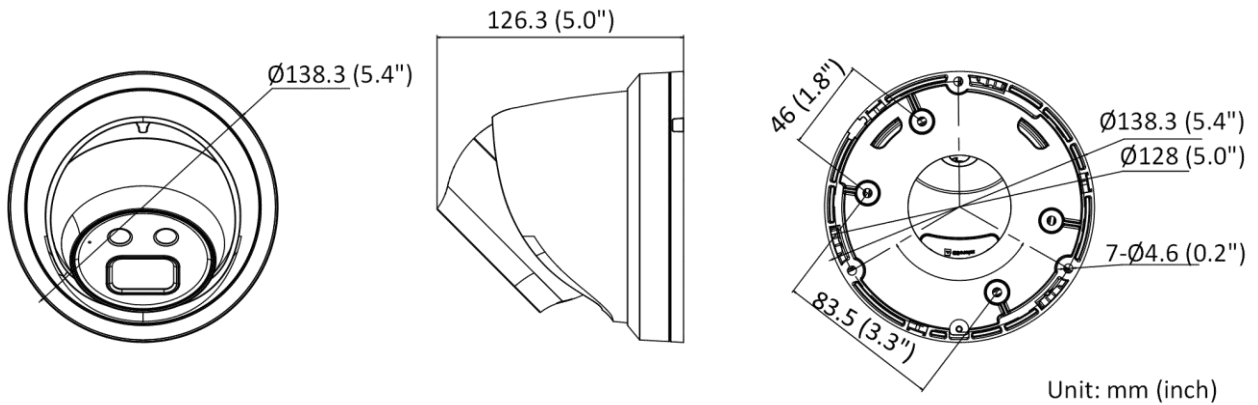

▪ **Dimension**

▪ **Accessory**

▪ **Optional**

DS-1276ZJ-SUS Corner Mount	DS-1275ZJ-SUS Vertical Pole Mount	DS-1271ZJ-140 Pendant Mount	DS-1273ZJ-140(BLACK) Wall Mount	DS-1273ZJ-140B Wall Mount
DS-1273ZJ-140 Wall Mount	DS-1280ZJ-PT6 Junction Box