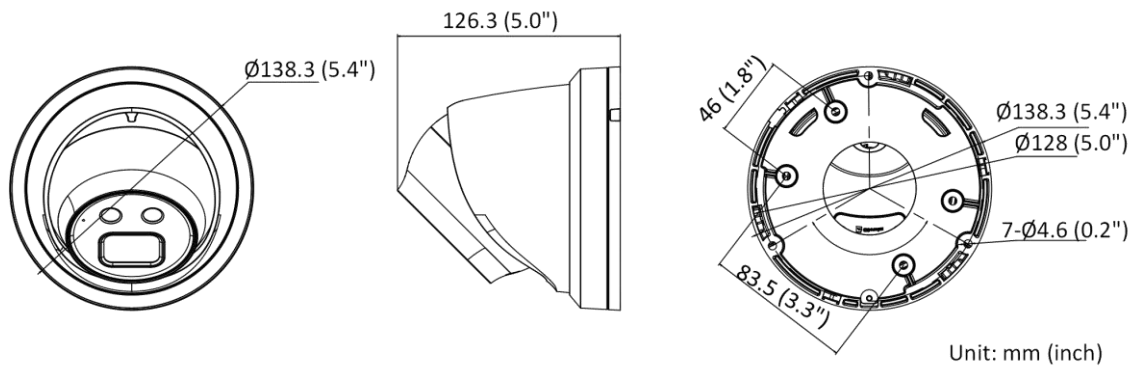

▪ **Dimension**

▪ **Accessory**

▪ **Optional**

DS-1276ZJ-SUS Corner Mount	DS-1275ZJ-SUS Vertical Pole Mount	DS-1271ZJ-140 Pendant Mount
DS-1273ZJ-140B Wall Mount	DS-1273ZJ-140 Wall Mount	DS-1280ZJ-PT6 Junction Box