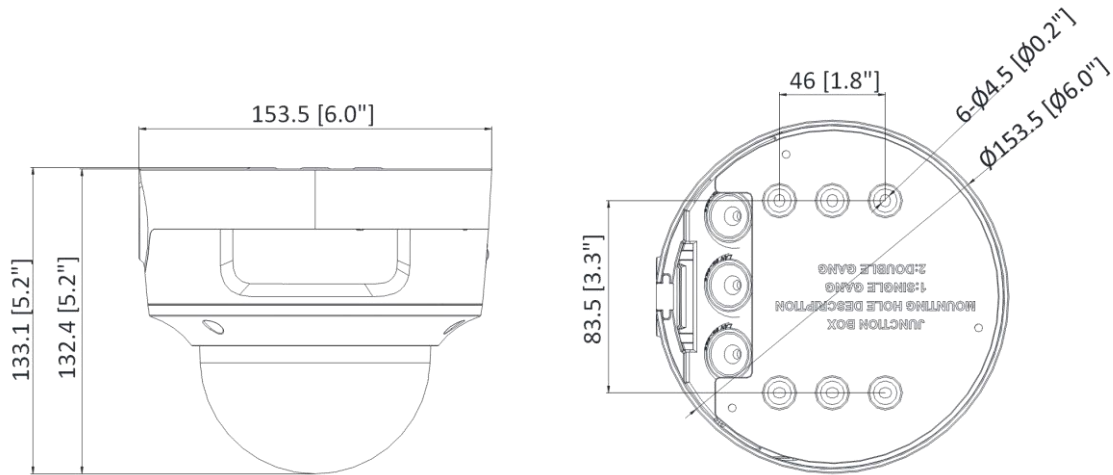

▪ **Available Model**

DS-2CD2746G2-IZS (2.8 to 12 mm)

▪ **Dimension**

Unit: mm (inch)

▪ **Accessory**

▪ **Optional**

DS-1473ZJ-155 Wall Mount	DS-1473ZJ-155B Wall Mount	DS-1475ZJ-SUS Vertical Pole Mount	DS-1471ZJ-155 Pendant Mount	DS-1476ZJ-SUS Corner Mount
DS-1227ZJ-DM37 In-ceiling Mount