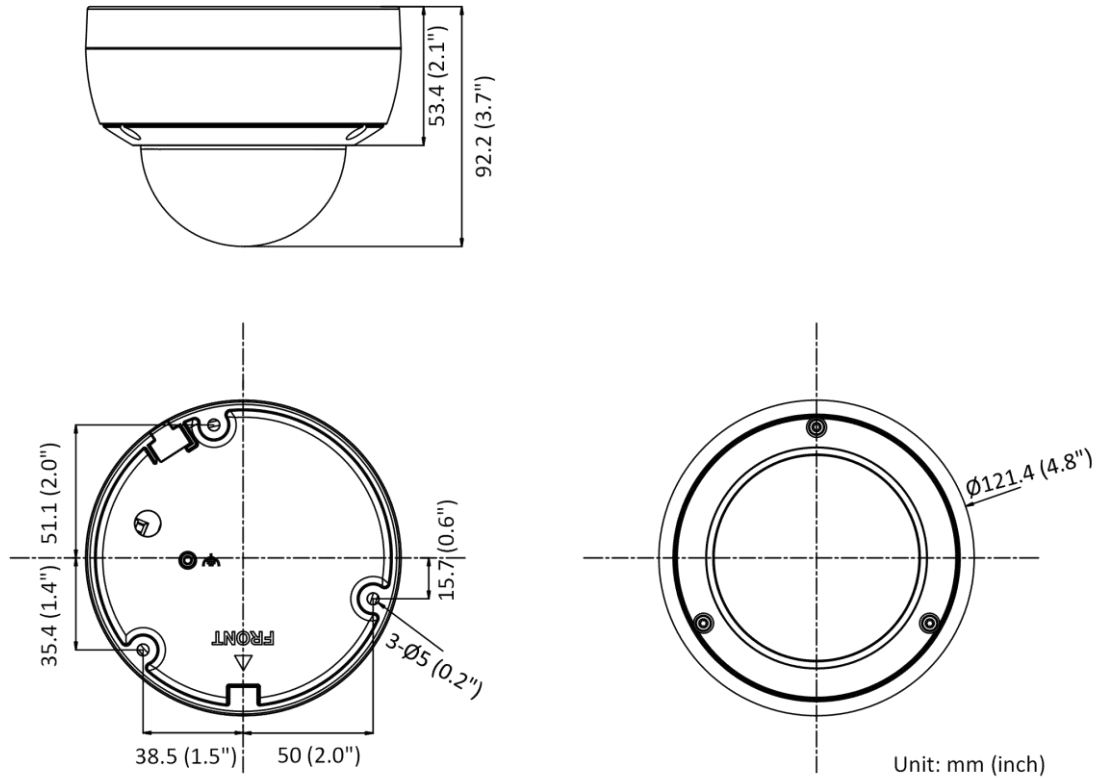

▪ **Accessory**

▪ **Optional**

DS-1272ZJ-120B Wall Mount	DS-1275ZJ-SUS Vertical Pole Mount	DS-1280ZJ-DM46 Junction Box	DS-1253ZJ-M Rain Shade	DS-1272ZJ-120 Wall Mount
DS-1276ZJ-SUS Corner Mount	DS-1271ZJ-120 Pendant Mount