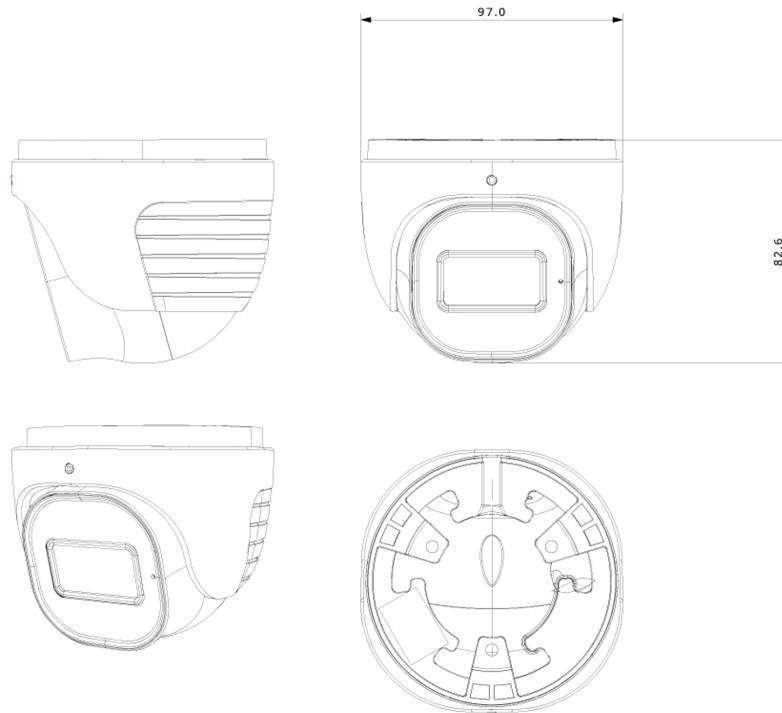

Lens	
Lens (Field of View)	2.8mm (104°)
Iris	Fixed Iris
Lens Mount	M12 Mount
Detect	40.62m(133.26ft)
Recognize	8.12m(26.64ft)
Identify	4.06m(13.32ft)

Network	
User Access	Supports simultaneous monitoring of up to 3 users with multi-stream real-time transmission
Network Protocol	IPv4, IPv6, TCP, UDP, DHCP, NTP, DDNS, 802.1X, RTSP, Multicast, UPnP, Email, FTP, HTTPS, QoS, P2P
Remote Monitoring	IE Browsing (Plug-In required), Chrome/Edge/Safari/Firefox plug-in free browsing, Ossia VMS Software, Provision Cam2 Mobile App
Ethernet	100Mbps
ONVIF	Profile T/S/G

Connectivity	
Network	RJ45 (+PoE)
Audio Connectivity	Built-in Microphone + Audio input

Alarm	No
SD Card	Event/Schedule based Main/Substream recording (Up to 256Gb)
Wiegand	No
Power	DC Socket
Analog Video Output	No

Housing	
PoE	Yes
Illumination	20m (1 High-Power IR LED)
Power Supply	DC12V/~400mA / PoE/~6W
Protection Rate	Water Proof: IP67
Work Environment	-30°C~60°C, 10%~90% Humidity
Bracket	3-Axis Bracket
Dimensions	Ø97mm×82.6mm
Weight (gross)	~520g
Hard Reset Button	Yes

DIMENSIONS

ACCESSORIES