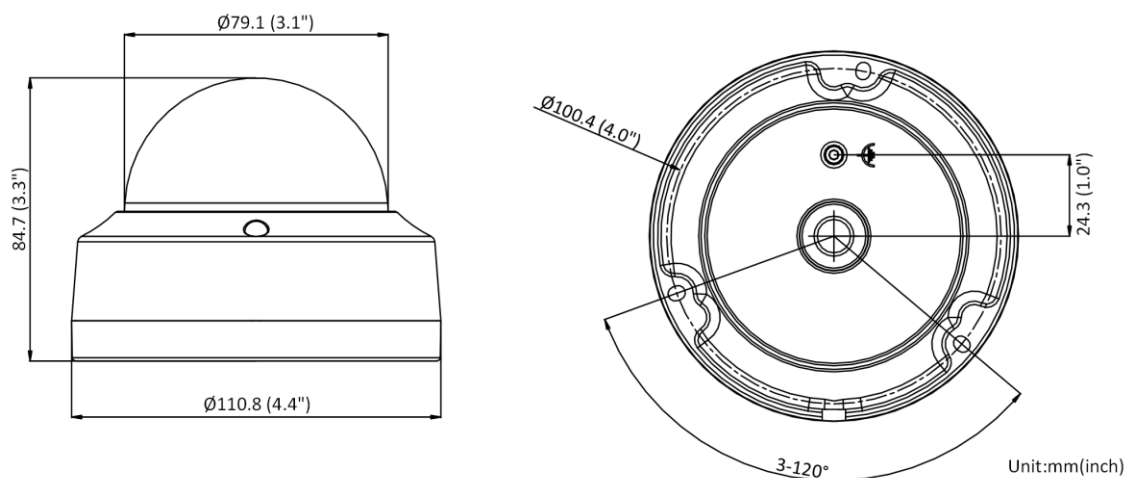

Level	Description
Top-level protection	Hikvision products at this level are equipped for use in areas where professional anti-corrosion protection is a must. Typical application scenarios include coastlines, docks, chemical plants, and more.
Moderate protection	Hikvision products at this level are equipped for use in areas with moderate anti-corrosion demands. Typical application scenarios include coastal areas about 2 kilometers (1.24 miles) away from coastlines, as well as areas affected by acid rain.
No specific protection	Hikvision products at this level are equipped for use in areas where no specific anti-corrosion protection is needed.

▪ **Dimension**

▪ **Accessory**

▪ **Optional**

▪ DS-1275ZJ-SUS ▪ Vertical Pole Mount	DS-1272ZJ-110 Wall Mount	DS-1271ZJ-110 Pendant Mount	DS-1276ZJ-SUS Corner Mount	DS-1250ZJ Rain Shade
DS-1259ZJ Inclined Ceiling Mount	DS-1258ZJ Wall Mount	DS-1280ZJ-DM18 Junction Box	DS-1272ZJ-110B Wall Mount