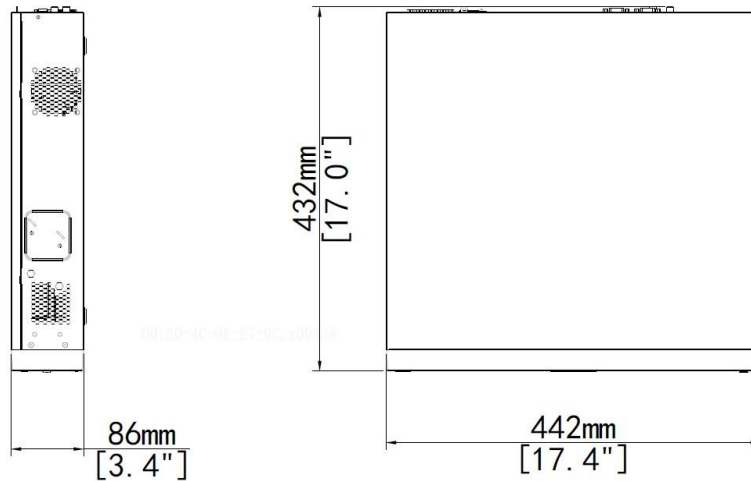

Working Humidity	≤ 90% RH (non-condensing)
Power Consumption (without HD D)	≤ 50W
Dimensions	Description
Weight (without HDD)	≤ 5.5Kg (12.1lb)
Height	2U
Dimensions	442mm × 432mm × 86mm (17.4" × 17.0" × 3.4")
Certification	Description
Certification	CE, FCC, UL, RoHS, WEEE
CE	EN 55032, EN 61000-3-3, EN IEC 61000-3-2, EN 55035
FCC	Part15 Subpart B

## Dimensions