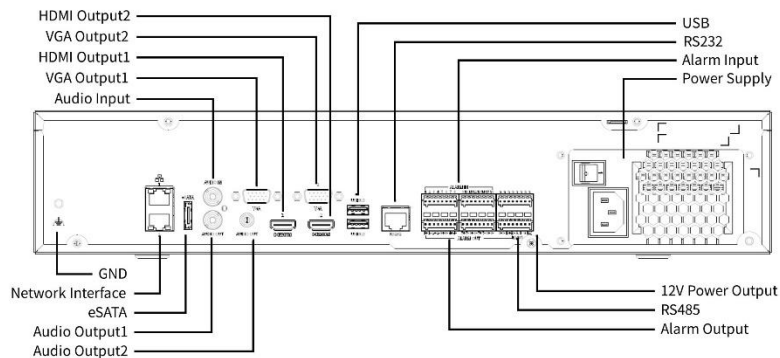

Working Humidity	≤ 90% RH (non-condensing)
Power Consumption (without HD D)	≤ 50W
Dimensions	Description
Weight (without HDD)	≤ 5.5Kg (12.1lb)
Height	2U
Dimensions	442mm × 432mm × 86mm (17.4" × 17.0" × 3.4")
Certification	Description
Certification	CE, FCC, UL, RoHS, WEEE
CE	EN 55032, EN 61000-3-3, EN IEC 61000-3-2, EN 55035
FCC	Part15 Subpart B

Dimensions

Rear Panel