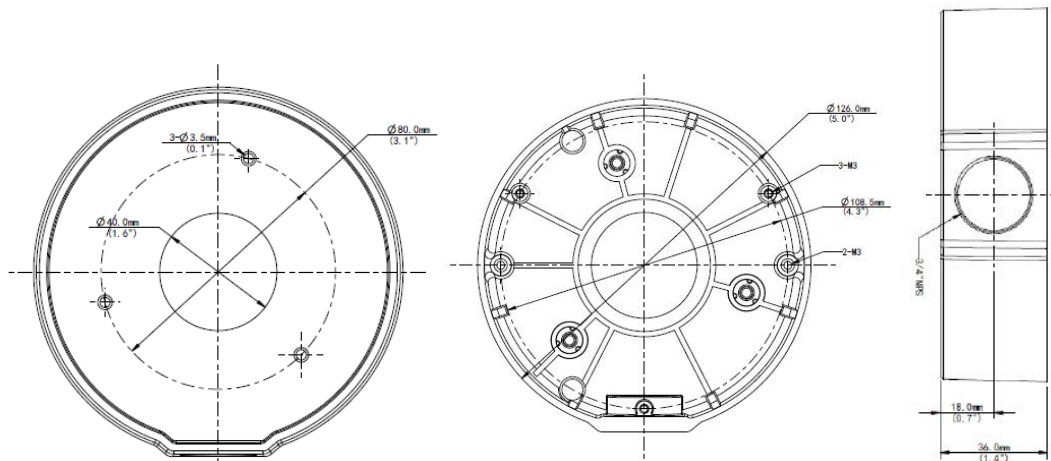

# Metal Turret Junction Box

TR-JB03-E-IN

## Specifications

Bracket	TR-JB03-E-IN
Application	Wall installation for IPC36 Series fixed dome and IPC81 Series fisheye camera
Dimensions	Φ126mmx36mm (5.0" x1.4")
Weight	0.22kg(0.48lb)
Material	Aluminum alloy

## Dimension