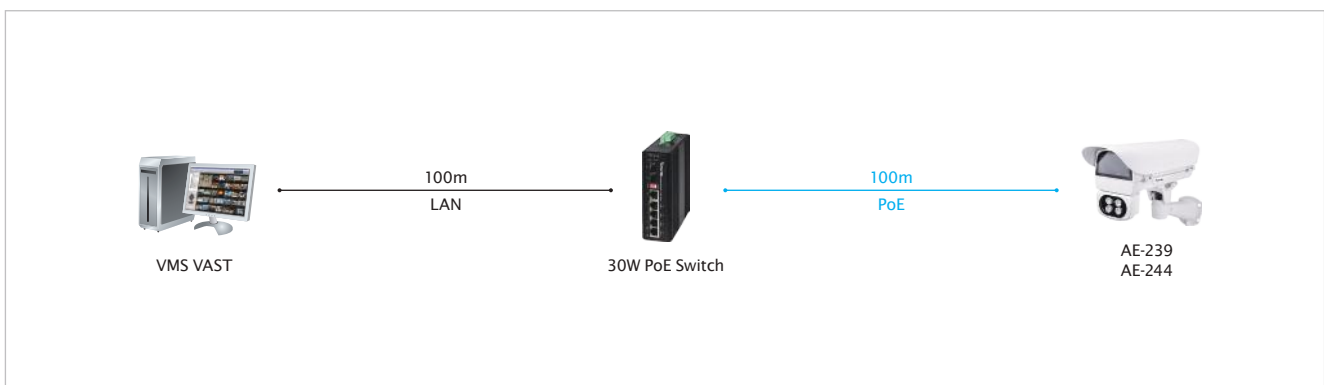

Application