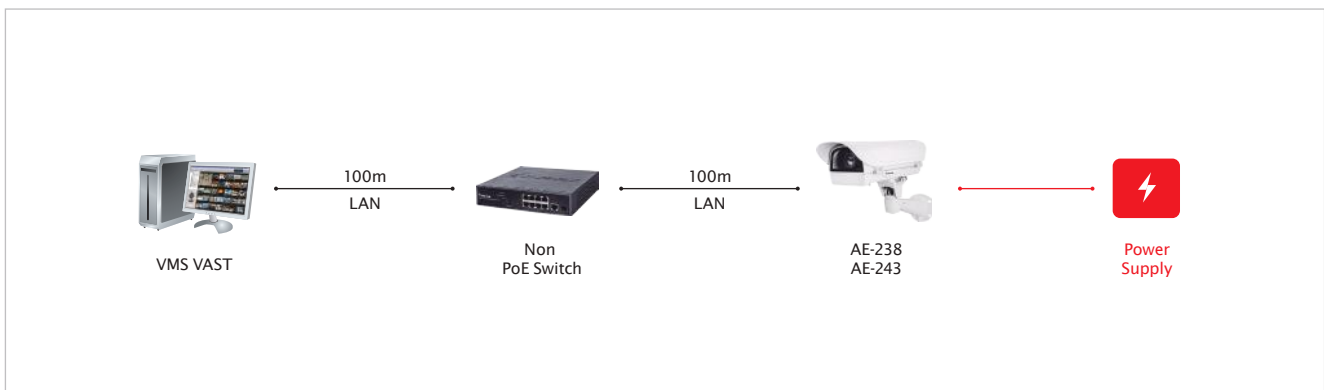

Application