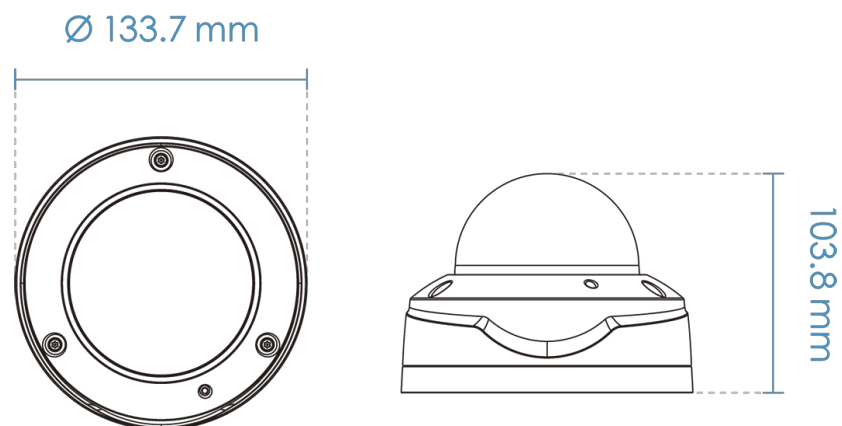

## Audio

Audio Capability	One-way Audio
Audio Compression	G.711, G.726
Audio Interface	Built-in microphone
Effective Range	5 meters

## Dimensions