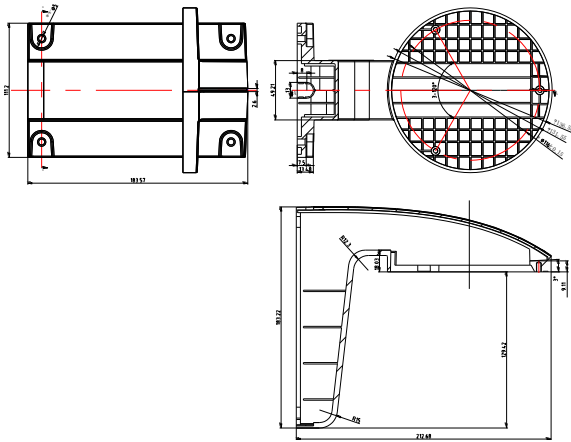

DS-1258ZJ-L

Wall Mount Bracket

Features:

- Good toughness and strength
- Beautiful design with wire outlet hole
- Coordination with small and nice appearance

Dimension:

Order model:

DS-1258ZJ-L

Parameters

Model	DS-1258ZJ-L
Parameters	Wall Mount Bracket
Color	Hik white
Feature	Suitable for dome camera
Material	Plastic
Dimension	136×183×213mm
Weight	260g

Notice:

- Pay attention to the application range when select bracket
- Pay attention to the color matching when select bracket
- The bracket should be installed on flat wall
- The wall must be capable of supporting more than 3 times the total load of the camera and the mount.
- The maximum load capacity of the mount is 2.0KG