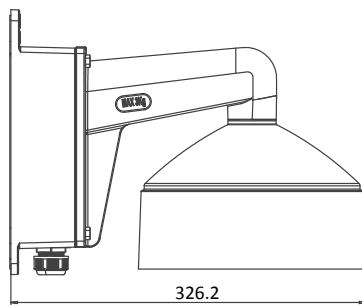

## DS-1273ZJ-DM30-B

Wall Mounting Bracket for Dome Camera

### Dimension

Unit: mm

### Parameters

Model	DS-1273ZJ-DM30-B
Parameters	Wall Mounting Bracket for Dome Camera
Appearance	Hikvision White
Material	Aluminum Alloy
Dimension	Φ209×243×326mm
Weight	2500g

### Notes

- The bracket should be installed on flat wall
- Waterproof rubber is necessary for outdoor application
- The wall must be capable of supporting over 3 times as much as the total weight of the camera and the mount.
- The maximum load capacity of the bracket is 3KG