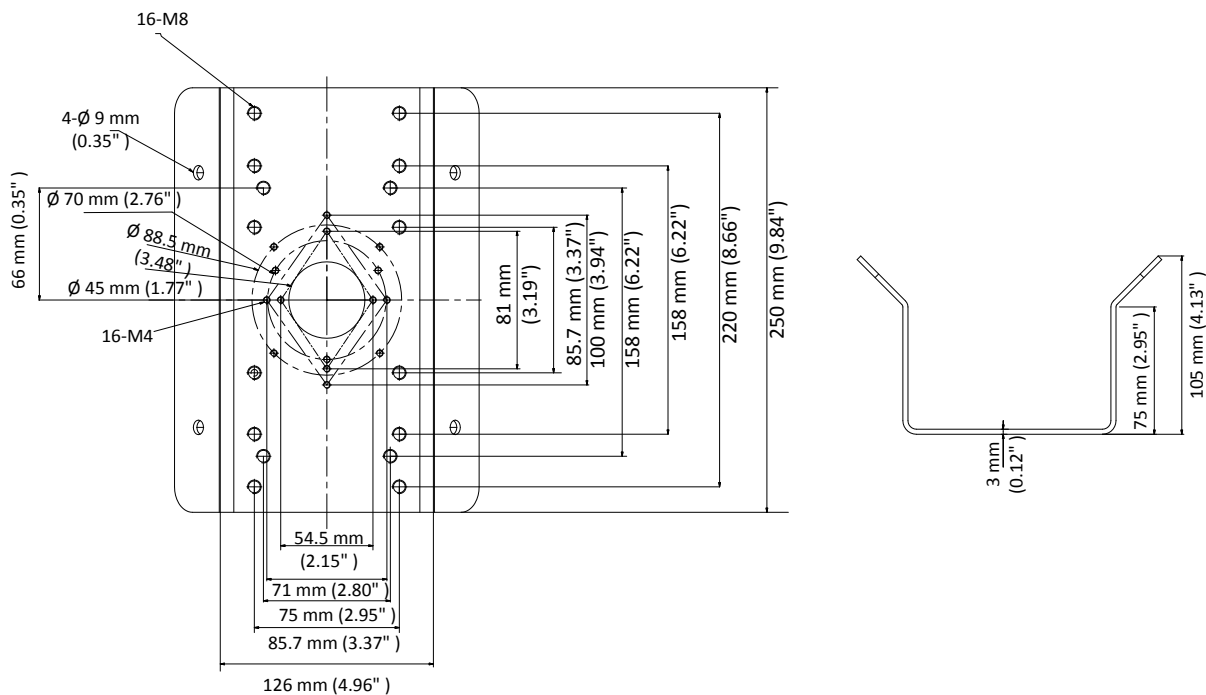

### Corner Mount

#### Feature

- Stainless steel with surface spray treatment
- One piece stainless steel formation ensures the reliable structure
- Expand camera's field of view

#### Dimension

#### Parameter

Model	DS-1276ZJ-SUS
Parameters	Corner Mount
Appearance	Hikvision White
Material	Stainless Steel
Dimension	126 mm × 105 mm × 250 mm (4.96" × 4.13" × 9.84")
Weight	1990 g (4.39 lb.)