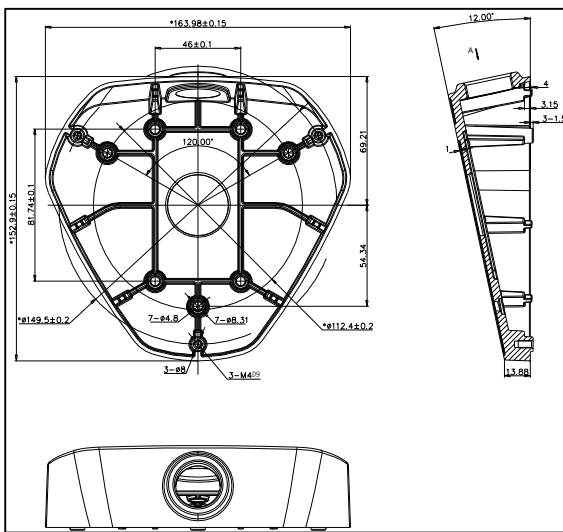

DS-1281ZJ-DM25

Inclined Ceiling Mount Bracket for Dome Camera

Features:

- Aluminum alloy material with surface spray treatment
- Cable hole on bracket makes the feature better

Dimension:

Order Model:

DS-1281ZJ-DM25

Parameter:

Model	DS-1281ZJ-DM25
Parameters	Inclined Ceiling Mount Bracket for Dome Camera
Appearance	Hikvision White
Material	Aluminum Alloy
Dimension	153×164×45mm
Weight	300g

Notice:

- The bracket should be installed on flat wall
- Waterproof rubber is necessary for outdoor application
- The wall must be capable of supporting over 3 times as much as the total weight of the camera and the mount.
- The maximum load capacity of the bracket is 4.5KG

Note: The actual dome camera may vary from the picture above.