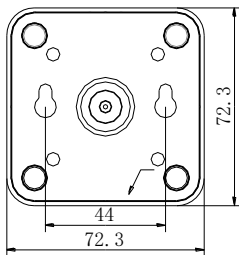

DS-1291ZJ-BL

Desktop/Pendant Mount for Covert Camera

Features:

- Adopt universal regulating mechanism, easy to adjust
- Support desktop mounting and pendant mounting

Dimension:

Order Model:

DS-1291ZJ-BL

Parameter:

Model	DS-1291ZJ-BL
Parameters	Desktop/Pendant Mount for Covert Camera
Appearance	Black
Material	Plastic
Dimension	87x73x73mm
Weight	70.5g

Note: The actual dome camera may vary from the picture above.