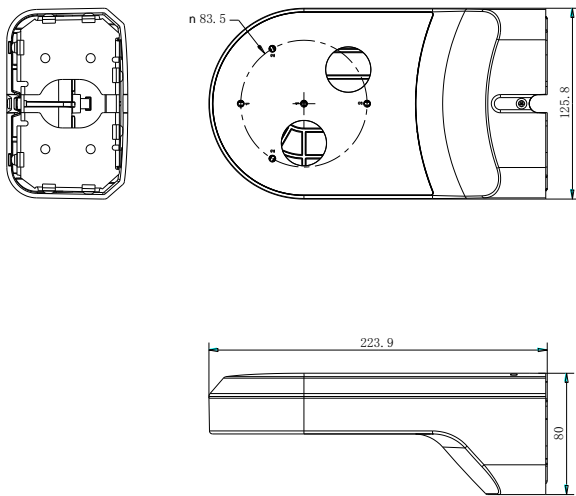

DS-1294ZJ

Wall Mount Bracket for
PTZ Camera

Features:

- Toughened plastic material with surface spray treatment
- Hikvision white

Dimension:

Order Model:

DS-1294ZJ

Parameter:

Model	DS-1294ZJ
Parameters	Wall Mount Bracket for PTZ Camera
Appearance	Hikvision White
Material	Toughened Plastic
Dimension	230×80×130mm
Weight	450g

Notice:

- The bracket should be installed on flat wall
- The wall must be capable of supporting over 3 times as much as the total weight of the camera and the mount.
- The maximum load capacity of the bracket is 4.5KG

Note: The actual dome camera may vary from the picture above.