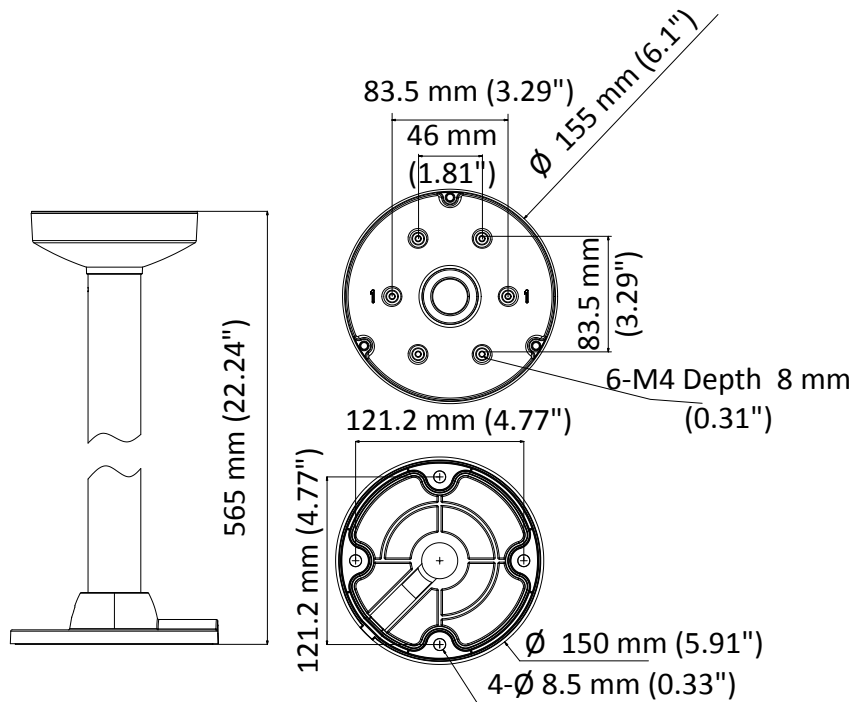

DS-1471ZJ-155

Pendant Mount for Dome Camera

Feature

- Aluminum alloy with surface spray treatment
- Waterproof design

Dimension

Available Model

DS-1471ZJ-155

Parameter

Model	DS-1471ZJ-155
Parameters	Pendant Mount for Dome Camera
Appearance	Hikvision White
Material	Aluminum Alloy
Dimension	Ø 155 mm × 565 mm (6.1" × 22.24")
Weight	650 g (1.4 lb.)

Note

- The mount should be installed on the flat surface.
- Waterproof rubber is necessary for the outdoor application.
- The wall must be capable of supporting at least 3 times as much as the total weight of the camera and the mount.
- The mount's maximum load capacity is 3 Kg (6.6 lb.).