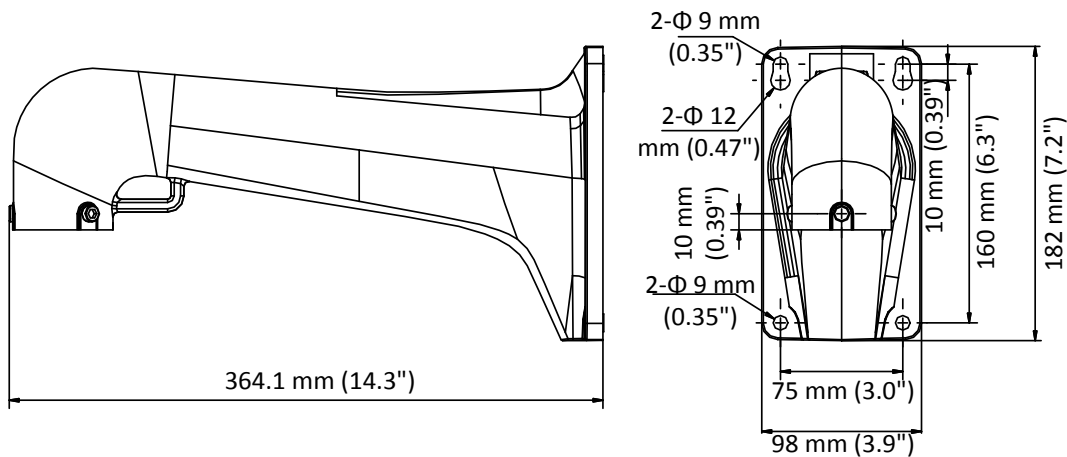

DS-1603ZJ-P

Wall Mount for PanoVu

Feature

- Aluminum alloy with surface spray treatment
- The hook for safety rope facilitates camera's installation
- Waterproof design

Dimension

Available Model

DS-1603ZJ-P

Parameter

Model	DS-1603ZJ-P
Parameters	Wall Mount for PanoVu
Appearance	Hikvision Gray
Material	Aluminum Alloy
Dimension	364.1 mm × 182.0 mm (14.3" × 7.2")
Weight	1400 g (3.09 lb.)

Note

- The mount should be installed on the flat surface.
- The waterproof rubber is necessary for the outdoor application.
- The wall must be capable of supporting at least 3 times as much as the total weight of the camera and the mount.
- The mount's maximum load capacity is 20 Kg (44 lb.).