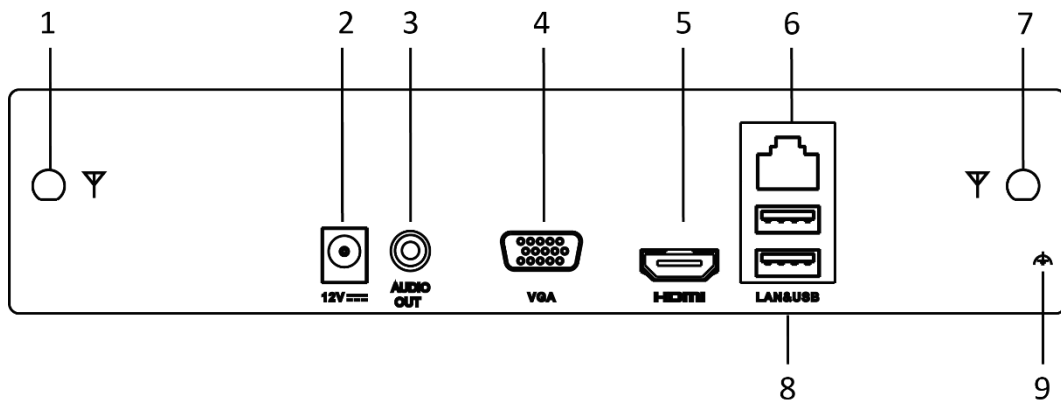

Physical Interfaces

No.	Name	No.	Name
1	Wi-Fi antenna	6	LAN
2	Power supply	7	Wi-Fi antenna
3	Audio out	8	USB
4	VGA interface	9	Ground
5	HDMI interface