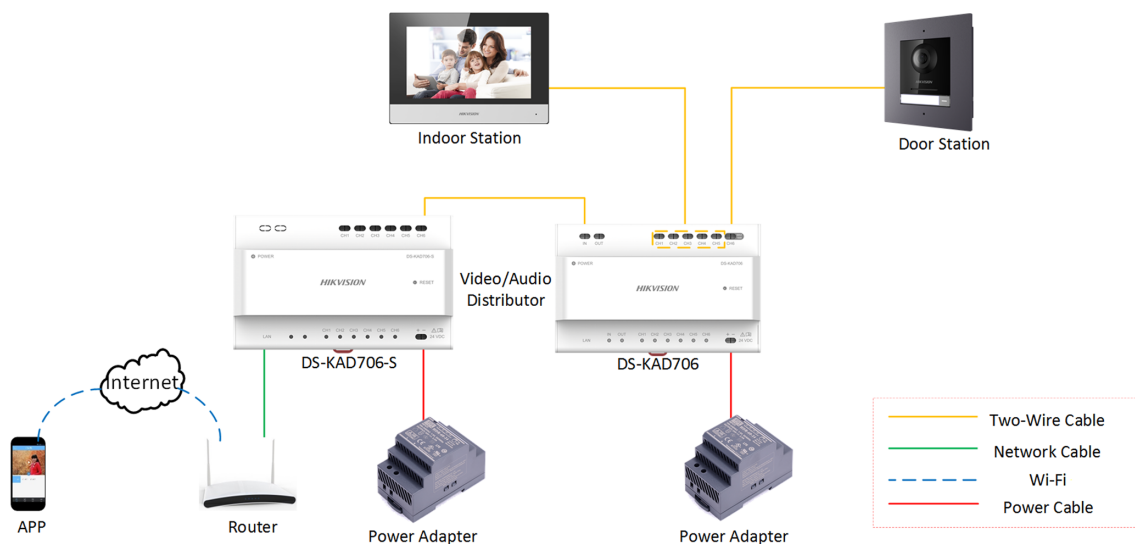

DS-KH6320-WTE2 Indoor Station

Key Feature

- Two-pin wire for power supply and network access
- UI V2.0: User friendly design
- 7-inch colorful touch screen with resolution 1024 × 600
- 2-ch transmission plan
- Stores messages and captured pictures in the TF card
- Remote unlocking via the client software or the mobile client
- Views live videos of door stations and linked cameras
- Supports wireless network

Specification

Model	DS-KH6320-WTE2	
System	Processor basic frequency	1 G
	Memory	128 MB
	Flash	16 MB (32 MB hardware compatibility)
	Operation system	Embedded Linux operation system
Display	Display screen	7-inch TFT LCD
	Display resolution	1024 × 600
	Operation method	Capacitive touch
Audio	Audio Input	Build-in omnidirectional microphone
	Audio output	Built-in loudspeaker
	Volume	Local or software control

Model	DS-KH6320-WTE2	
	Audio compression standard	G.711 U
	Audio compression rate	64 Kbps
	Audio auality	Noise suppression and echo cancellation
Network	Wired network	BroadR-Reach
	Wireless network	Wi-Fi 802.11b/g/n
	Protocol	TCP/IP, SIP, RTSP
Interface	Network interface	Two-wire interface
	RS-485	1
	Alarm input	8 zones alarm input
	Relay output	2
	TF card	Support, Max. 32 GB
	Power interface	Two-wire interface
Extended Application	Mobil client	Support
	Indoor call elevator	Support
	IPC	Support
General	Power supply mode	Two-wire
	Power consumption	≤ 6 W
	Working temperature	-10 °C to 50 °C (-14 °F to 122 °F)
	Working humdity	0% to 90%
	Dimensions (W × H × D)	200 mm × 140 mm × 15.1 mm (7.87" × 5.51" × 0.59")

Typical Application

Available Model

DS-KH6320-WTE2

Physical Interface

No.	Description
1	Display Screen
2	Microphone
3	Alarm Terminal
4	Power Interface
5	Loudspeaker
6	Network Interface and Power Supply

Distributed by