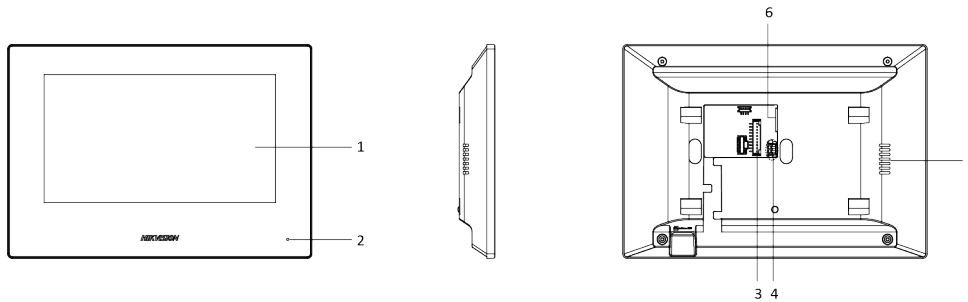

Available Model

DS-KH6320-WTE2

Physical Interface