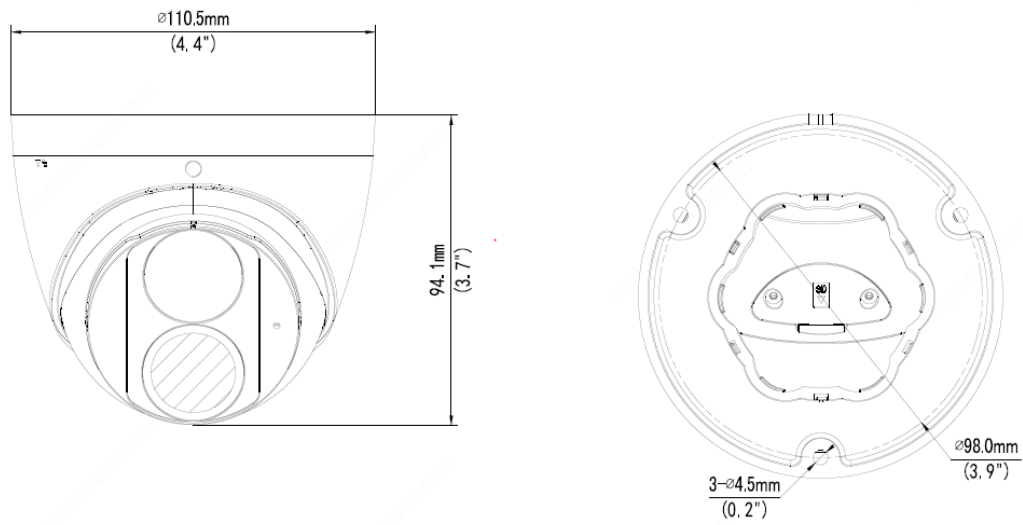

Dimensions

Accessories

TR-UM06-E-IN

TR-SE24-IN