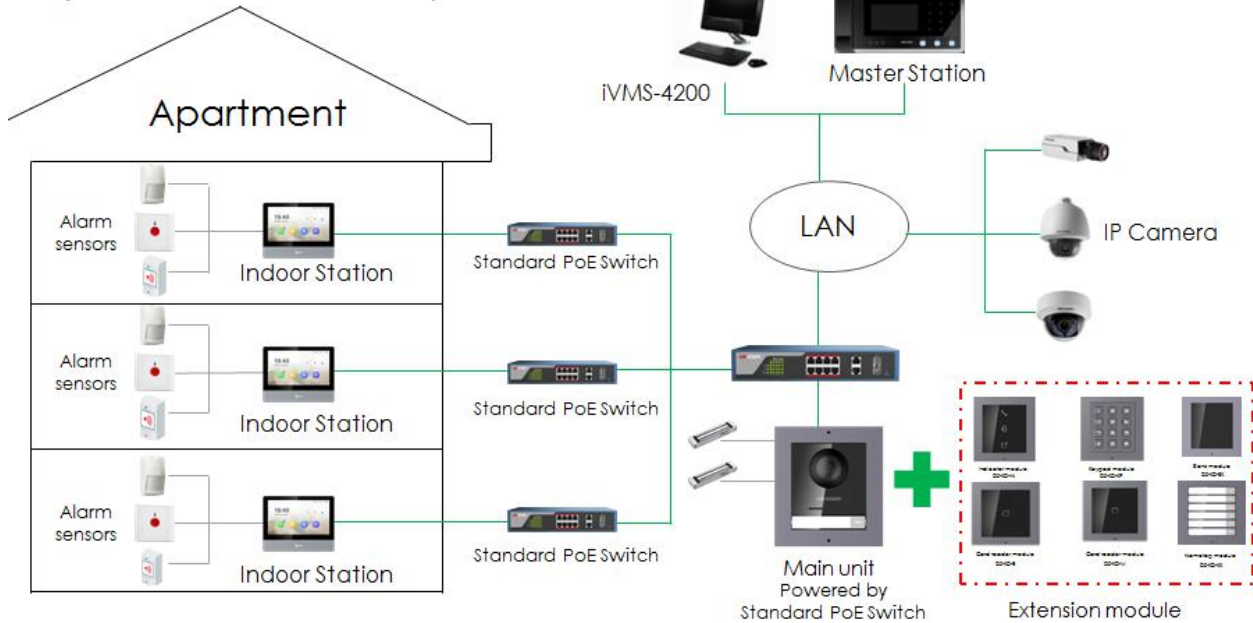

DS-KD-KP Keypad Module

Key Feature

- Supports unlock the door via entering password
- Supports call the resident via entering room No.
- Backlight compensation
- Easy to and extend

Available Model

DS-KD-KP

Specification

Model		DS-KD-KP
System parameters	Processor	Embedded MCU Processor
	Operation method	Physical Button
Interfaces	Module-connecting	2(1 Input, 1 Output)
	Debug	1
General	Physical button	12
	DIP Switch	8
	Power Input	12 VDC(Powered by the other module)
	Power Output	12 VDC(Powered for the other module)
	Power consumption	≤2 W
	Working temperature	-40° C to +55° C(-40° F to 131° F)
	Working humidity	10% to 95%
	Protection level	IP65, IK7
	Installation	Flush Mounting, Surface Mounting
	Dimensions (L × W × H)	98.5 mm × 100 mm × 34.2 mm (3.87" × 3.95" × 1.33")

Appearance and Interface

No.	Description
1	Button
2	Module-connecting Interface(output)
3	Module-connecting Interface(input)
4	Debug Port

Typical Application

System Framework for Apartment

Distributed by

HIKVISION