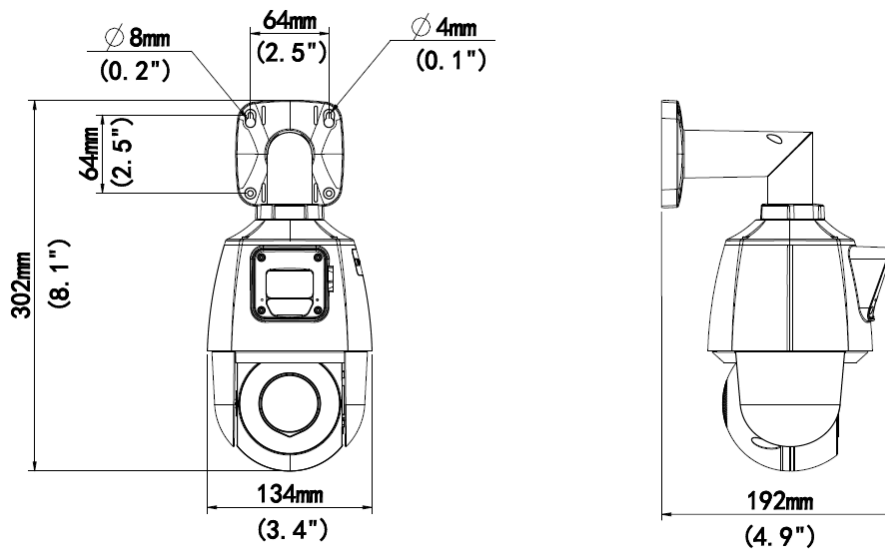

Network	1 * RJ45 10M/100M Base-TX Ethernet
Video Output	N/A
Certification	
EMC	CE-EMC (EN55032:2015; EN55024:2010+A1:2015; EN61000-3-2:2014; EN61000-3-3:2013) FCC (FCC CFR 47 part15 B, ANSI C63.4-2014)
Safety	CE LVD (EN 62368-1:2014+A11:2017; EN 62368-1:2014) CB (IEC 62368-1:2014) UL (UL 62368-1, 2nd Ed., Issue Date: 2014-12-01)
Environment	CE-ROHS (2011/65/EU)
Protection	IP66 (IEC 60529:1989+AMD1:1999+AMD2:2013)
General	
Power	DC12V, PoE+(IEEE 802.3at)
	Power consumption: MAX 16W
Power Interface	Ø 5.5mm coaxial power plug
Dimensions (Ø x H)	Wall Mount: Φ134 x 192 x 302mm (Φ5.3" x 7.6" x 11.9") Ceiling Mount: Φ134 x 154 x 363mm (Φ5.3" x 6.1" x 14.3")
Weight	1.03kg (2.27lb)
Working Environment	-20°C ~ 60°C(-4°F ~ 140°F), Humidity: ≤95% RH (non-condensing)
Storage Environment	-30°C ~ 70°C(-22°F ~ 158°F), Humidity: ≤95% RH (non-condensing)
Surge protection	2KV
Reset button	Support

Dimensions

Wall Mount