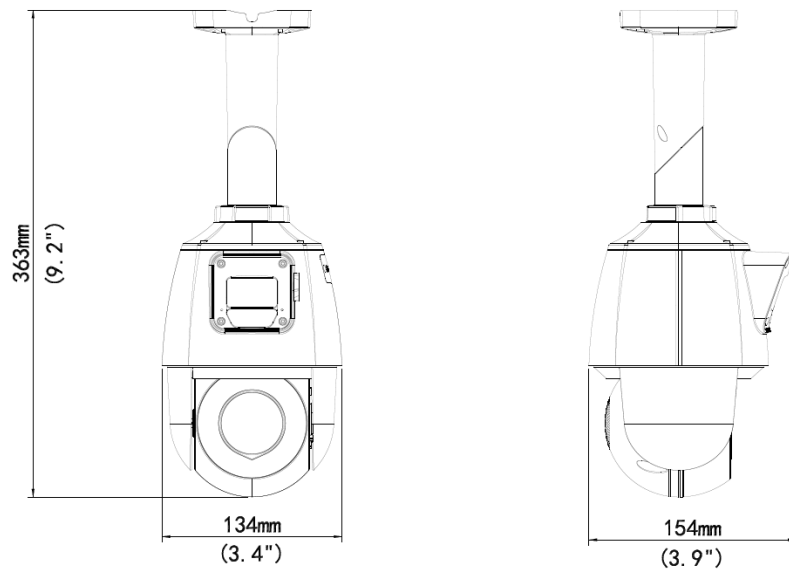

Network	1 * RJ45 10M/100M Base-TX Ethernet
Video Output	N/A
Certification	
EMC	CE-EMC (EN55032:2015; EN55024:2010+A1:2015; EN61000-3-2:2014; EN61000-3-3:2013) FCC (FCC CFR 47 part15 B, ANSI C63.4-2014)
Safety	CE LVD (EN 62368-1:2014+A11:2017; EN 62368-1:2014) CB (IEC 62368-1:2014) UL (UL 62368-1, 2nd Ed., Issue Date: 2014-12-01)
Environment	CE-ROHS (2011/65/EU)
Protection	IP66 (IEC 60529:1989+AMD1:1999+AMD2:2013)
General	
Power	DC12V, PoE+(IEEE 802.3at)
	Power consumption: MAX 16W
Power Interface	Ø 5.5mm coaxial power plug
Dimensions (Ø x H)	Wall Mount: Φ134 x 192 x 302mm (Φ5.3" x 7.6" x 11.9") Ceiling Mount: Φ134 x 154 x 363mm (Φ5.3" x 6.1" x 14.3")
Weight	1.03kg (2.27lb)
Working Environment	-20°C ~ 60°C(-4°F ~ 140°F), Humidity: ≤95% RH (non-condensing)
Storage Environment	-30°C ~ 70°C(-22°F ~ 158°F), Humidity: ≤95% RH (non-condensing)
Surge protection	2KV
Reset button	Support

Dimensions

Wall Mount

Ceiling Mount

**Zhejiang Uniview Technologies Co., Ltd.**

Building No.10, Wanlun Science Park, Jiangling Road 88, Binjiang District, Hangzhou, Zhejiang, China (310051)

Email: overseasbusiness@uniview.com; globalsupport@uniview.com