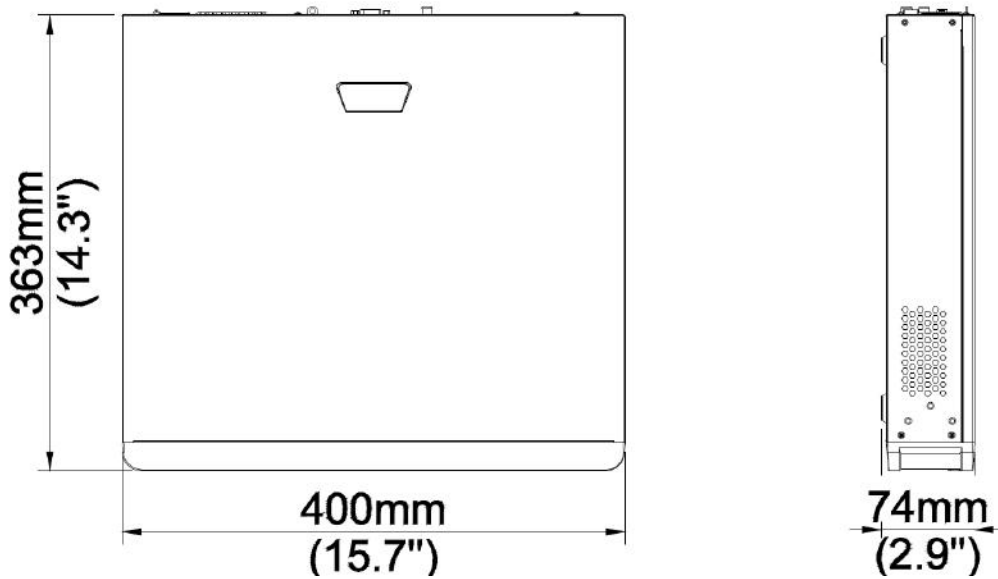

## Specifications

Model	NVR304-16E2-P16	NVR304-32E2-P16
<b>Video/Audio Input</b>		
IP Video Input	16-ch	32-ch
Two-way Audio Input	1-ch, RCA	
<b>Network</b>		
Incoming Bandwidth	320Mbps	
Outgoing Bandwidth	320Mbps	
Remote Users	128	
Protocols	TCP/IP, P2P, UPnP, NTP, DHCP, PPPoE, HTTP, HTTPS, DNS, DDNS, SNMP, SMTP, NFS	
Browser	IE(IE10/11) for Windows Firefox (version 52.0 and above) for Windows Chrome(version 45 and above) for Windows Edge(version 79 and above) for Windows	
<b>Video/Audio Output</b>		
HDMI/VGA Output	VGA: 1920x1080p/60Hz, 1920x1080p/50Hz, 1600x1200/60Hz, 1280x1024/60Hz, 1280x720/60Hz, 1024x768/60Hz HDMI: 4K (3840x2160)/30Hz, 1920x1080p/60Hz, 1920x1080p/50Hz, 1280x1024/60Hz, 1280x720/60Hz, 1024x768/60Hz	
Recording Resolution	12MP/8MP/6MP/5MP/4MP/3MP/1080p/960p/720p/D1/2CIF/CIF	
Audio Output	1-ch, RCA	
Audio Compression	G.711A, G.711U	
Synchronous Playback	16-ch	
Live View Display	1/4/6/8/9/16	1/4/6/8/9/16/25/36
Corridor Mode Screen	3/4/5/7/9/10/12/16	3/4/5/7/9/10/12/16/32
<b>Snapshot</b>		
FTP/Schedule/Event Snapshot	16-ch snapshot, up to 1080P resolution	
<b>Decoding</b>		
Decoding Format	Ultra 265, H.265, H.264	
Live View/Playback	12MP/8MP/6MP/5MP/4MP/3MP/1080p/960p/720p/D1/2CIF/CIF	
Capability	1 x 12MP@30, 2 x 4K@30, 5 x 4MP@30, 10 x 1080P@30, 16 x 720P@30	1 x 12MP@30, 2 x 4K@30, 5 x 4MP@30, 10 x 1080P@30, 22 x 720P@30, 32 x D1
<b>Hard Disk</b>		
SATA	4 SATA interfaces	
Capacity	up to 10TB for each HDD	
eSATA	NA	
Disk Group	Support	
RAID	RAID 1,5	
<b>Smart</b>		
VCA Detection by Camera	Intrusion Detection, Cross Line Detection, Enter Area, Leave Area, Defocus Detection, Scene Change	

## Dimensions