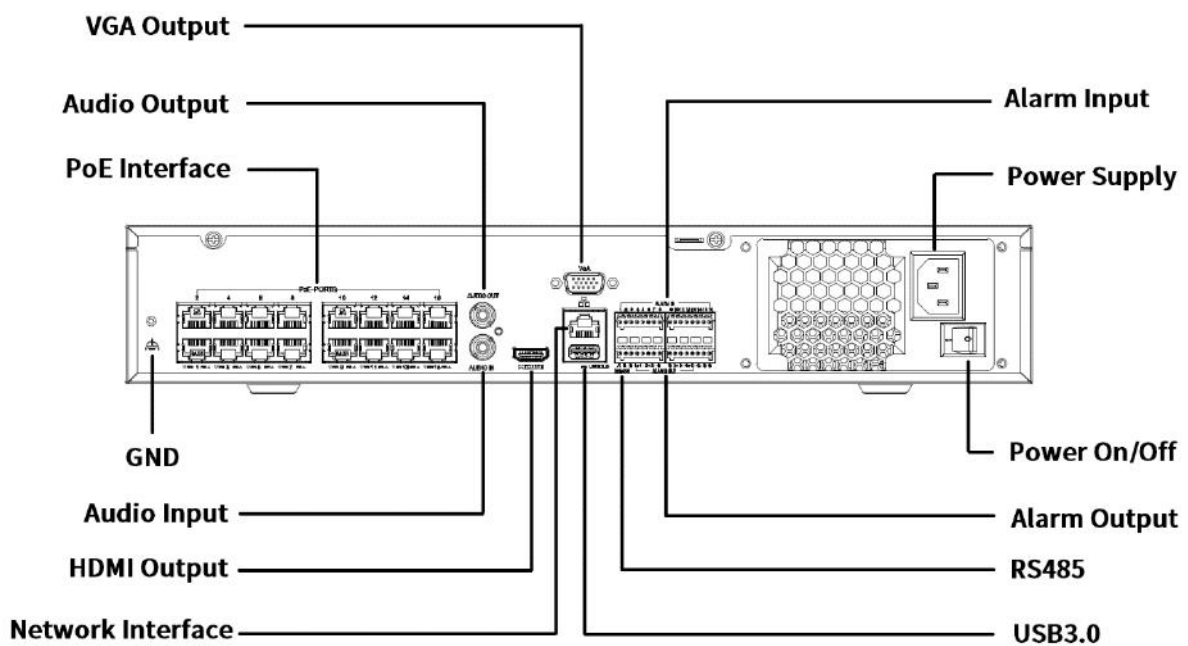

Rear Panel

Zhejiang Uniview Technologies Co., Ltd.

Building No.10, Wanlun Science Park, Jiangling Road 88, Binjiang District, Hangzhou, Zhejiang, China

Email: overseasbusiness@uniview.com; globalsupport@uniview.com

<http://www.uniview.com>

©2022 Zhejiang Uniview Technologies Co., Ltd. All rights reserved.

* Product specifications and availability are subject to change without notice.