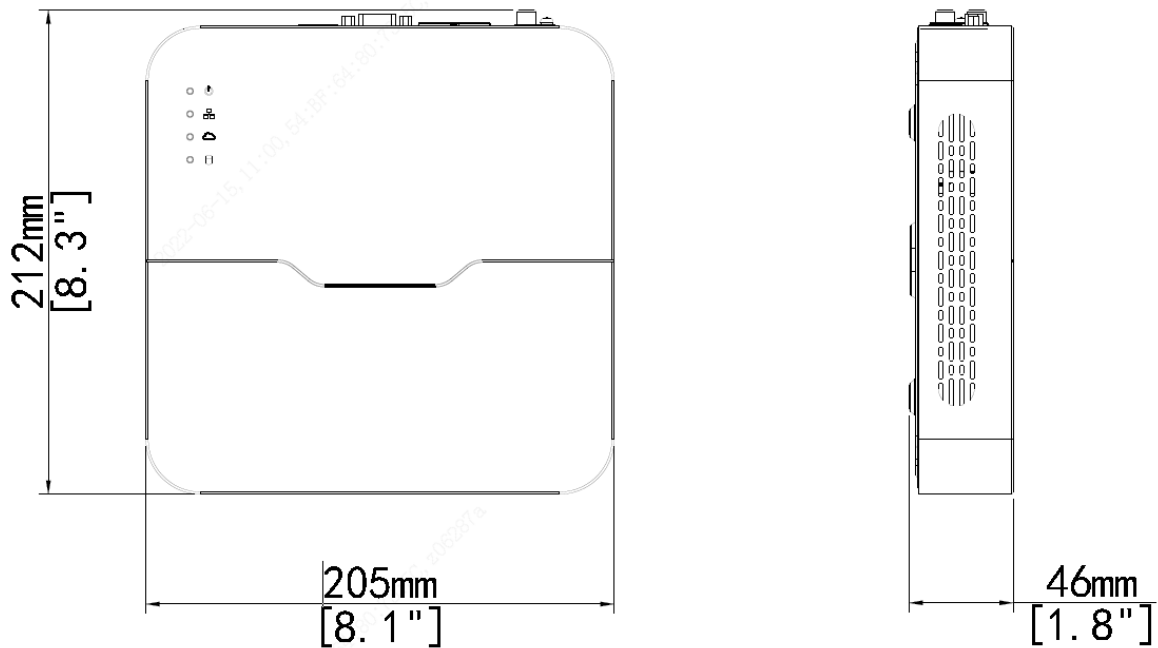

## Specifications

Model	NVR501-04B-LP4	NVR501-08B-LP8
<b>Video/Audio Input</b>		
IP Video Input	4-ch	8-ch
Audio Input	1-ch, RCA	
<b>Network</b>		
Incoming Bandwidth	80Mbps	
Outgoing Bandwidth	64Mbps	
Remote Users	128	
Protocols	TCP/IP, P2P, UPnP, NTP, DHCP, PPPoE, HTTP, HTTPS, DNS, DDNS, SNMP, SMTP	
Browser	IE(IE10/11) for Windows Firefox (version 52.0 and above) for Windows Chrome(version 45 and above) for Windows Edge(version 79 and above) for Windows	
<b>Video/Audio Output</b>		
HDMI/VGA Output	HDMI: 4K (3840x2160)@30, 1920x1080p@60, 1920x1080p@50, 1600x1200@60, 1280x1024@60, 1280x720@60, 1024x768@60 VGA: 1920x1080p@60, 1920x1080p@50, 1280x1024@60, 1600x1200@60, 1280x720@60, 1024x768@60	
Recording Resolution	8MP/6MP/5MP/4MP/3MP/1080p/960p/720p/D1/2CIF/CIF	
Audio Output	1-ch, RCA	
Two-way Audio	1-ch, RCA(Using the audio input and output)	
Audio Compression	G.711A, G.711U	
Synchronous Playback	4-ch	8-ch
Liveview display	1/4	1/4/6/8/9
Corridor Mode Screen	3/4	3/4/5/7/9
<b>Snapshot</b>		
FTP/Schedule/Event Snapshot	4-ch snapshot, up to D1 resolution	
<b>Decoding</b>		
Decoding format	Ultra 265/H.265	
Live view/Playback	8MP/6MP/5MP/4MP/3MP/1080p/960p/720p/D1/2CIF/CIF	
Capability	4 x 4K@30, 6 x 5MP@30, 8 x 4MP@30, 9 x 4MP@25, 10 x 3MP@30, 16 x 1080p@30	
<b>Hard Disk</b>		
SATA	1 SATA interfaces	
Capacity	Up to 6TB for each disk	
<b>Smart</b>		
VCA Detection by Camera	Face Detection, Intrusion Detection, Cross Line Detection, Enter Area, Leave Area, Defocus Detection, Scene Change Detection, Object Left Behind, Object Removed, Auto Tracking, SMD(Smart Motion Detection)	
VCA Search	Face Search, Behavior Search, People Counting Report	
People counting	People Flow Counting, Crowd Density Monitoring	
Smart Intrusion	Total 4-ch	

## Dimensions