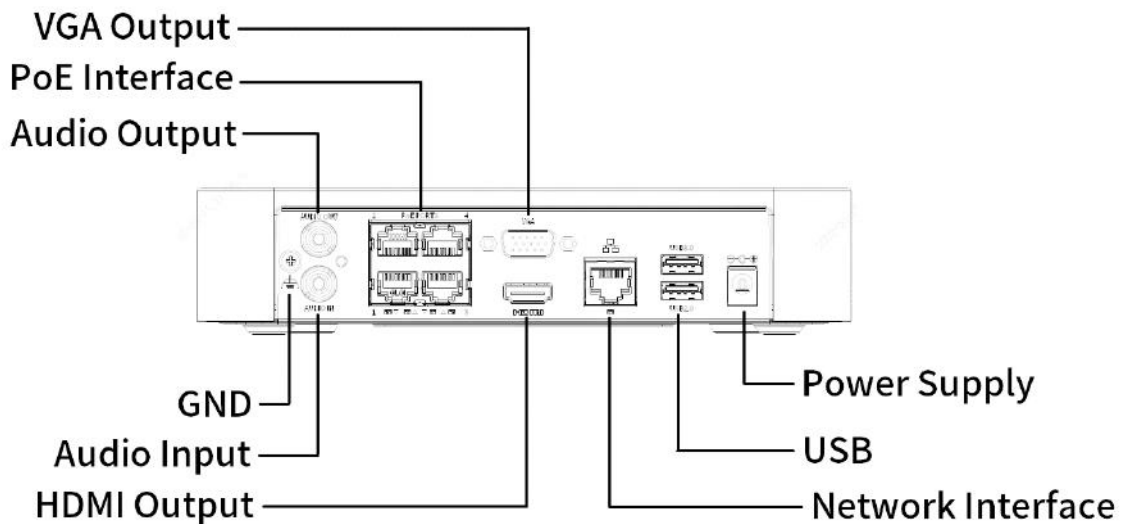

Zhejiang Uniview Technologies Co., Ltd.

Building No.10, Wanlun Science Park, Jiangling Road 88, Binjiang District, Hangzhou, Zhejiang, China

Email: overseasbusiness@uniview.com; globalsupport@uniview.com

<http://sgcdn.uniview.com>

©2022 Zhejiang Uniview Technologies Co., Ltd. All rights reserved.

* Product specifications and availability are subject to change without notice.