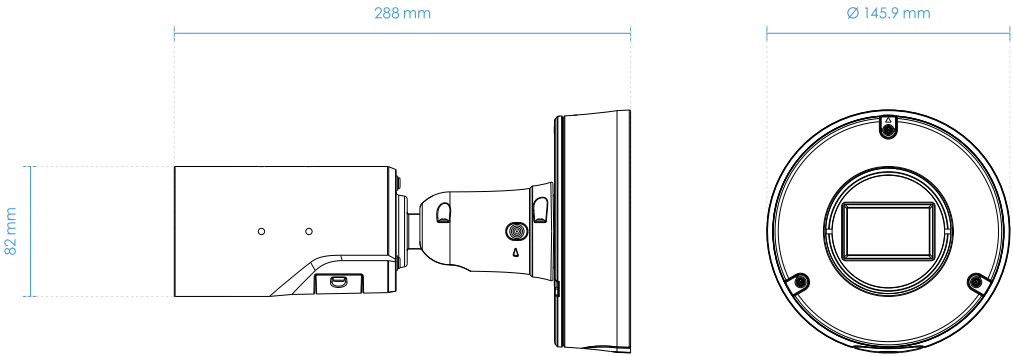

Dimensions

Compatible Accessories

Mounting Kits

Mounting Kits