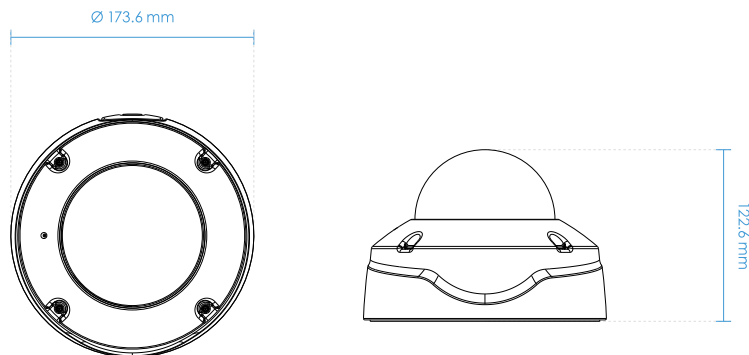

#### Included Accessories

Packing Contents	Quick installation guide, product labels, alignment sticker, L-shaped wrench, screw pack, waterproof accessory pack, sunshield, conduit bracket, I/O cable
------------------	--

## Dimensions