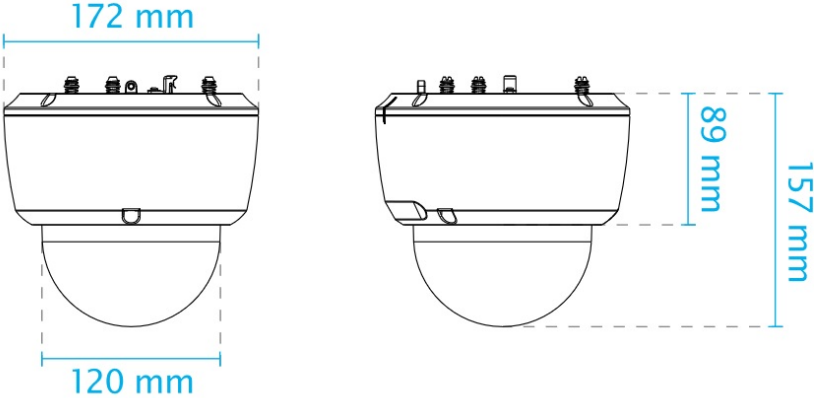

Dimensions