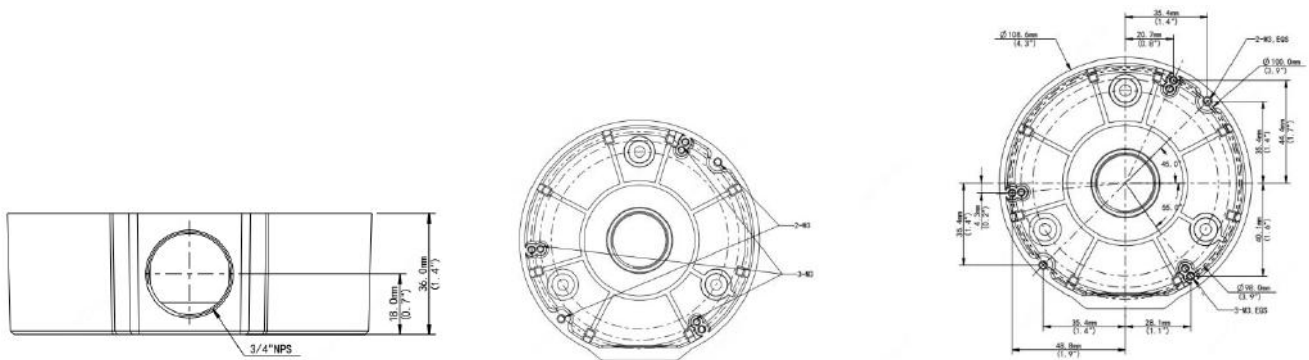

Fixed Dome Junction Box

TR-JB03-G-IN-BLACK

Specifications

Bracket	TR-JB03-G-IN-BLACK
Application	Junction box for IPC-T1EX-B Series and IPC-T1PX-B Series fixed dome camera
Dimensions	φ106.6mm*36mm (4.20" x1.42")
Weight	0.2kg(0.44lb)
Material	Aluminum alloy

Dimensions

www.uniview.com/uniarch

©2021 Zhejiang Uniview Technologies Co.,Ltd. All rights reserved.

*Product specifications and availability are subject to change without notice.