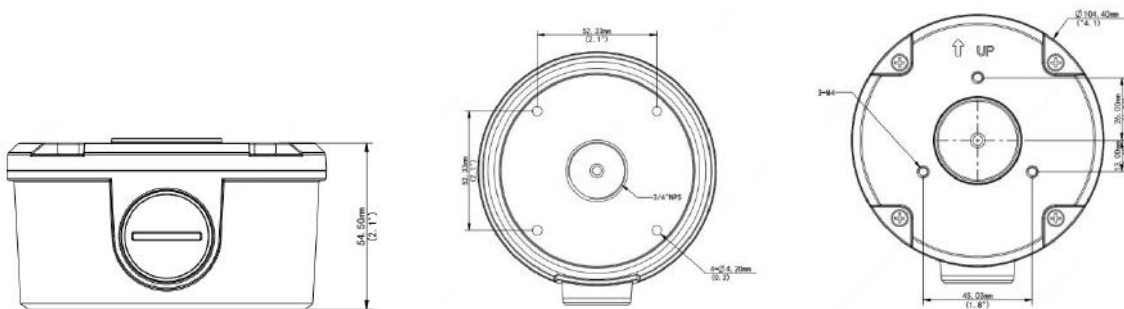

Bullet Camera Junction Box

TR-JB05-B-IN-BLACK

Specifications

Bracket	TR-JB05-B-IN
Application	Junction box for IPC21XX series(Extra back outlet)
Dimensions	Φ104.4mm*54.5mm(4.1" x2.1")
Weight	0.36kg(0.79lb)
Material	Aluminum alloy

Dimension

Zhejiang Uniview Technologies Co.,Ltd.

South Tower, Building 10, Wanlun Science Park, 88 Jiangling Road, Hangzhou, P.R.China 310051

Email: overseasbusiness@uniview.com; globalsupport@uniview.com

<http://www.uniview.com>

©2015 Zhejiang Uniview Technologies Co.,Ltd. All rights reserved.

*Product specifications and availability are subject to change without notice.