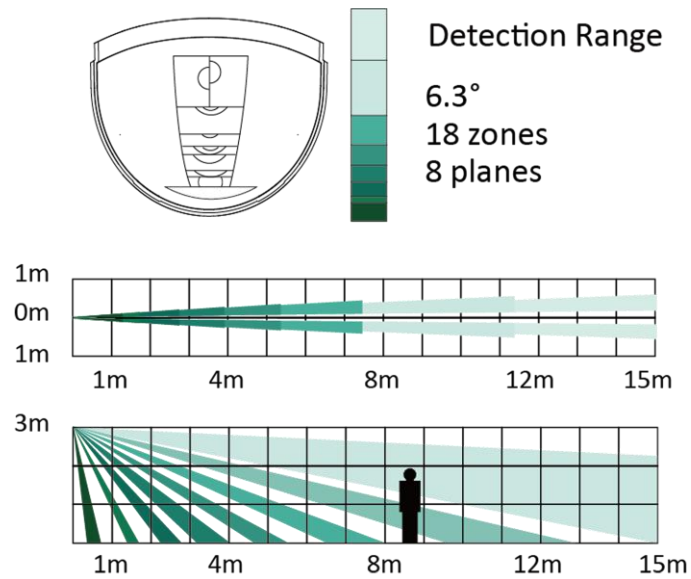

DS-PDC15-EG2-WE Wireless PIR Curtain Detector

DS-PDC15-EG2-WE is a two-way wireless detector featuring a solid curtain coverage up to 15m length by 3.6m height, it suitable for perimeter protection by setting up detection "curtain" walls or windows.

▪ Key Features

- Long range with narrow angle detection
- Fully remote configurable through App
- Multiple enrollment method and easy installation design
- Easy replaceable battery with PCB protected
- Frequency hopping against jamming for reliable transmission

Lens Diagram

▪ Specification

Detection Performance	
Detection Method	Passive Infrared
Sensor Model	SFG321-711
Detection Range	15m
Detection Angle	6.3°
Detection Zones	18
Detectable Speed	0.3 to 2m/s
Pet Immunity	None
White Light Filter	6500lux
Digital Temperature Compensation	Support
Creep Zone Protection	Support
Feature	
Digital Processing	Support
Sealed Optics	Support
Tamper Protection	Front,Rear
Environment Temperature Indicator	Support
Signal Strength Indicator	Support
Interface	
Power Switch	Power Up Enrolling
LED Indicator	Blue(Alarm)
Transmission	
Transmission Technology	Tri-X Wireless
Transmission Method	Two-Way RF Wireless
Transmission Frequency	868MHz
Transmission Security	AES-128 Encryption
Transmission Range(Free Space)	1.6Km