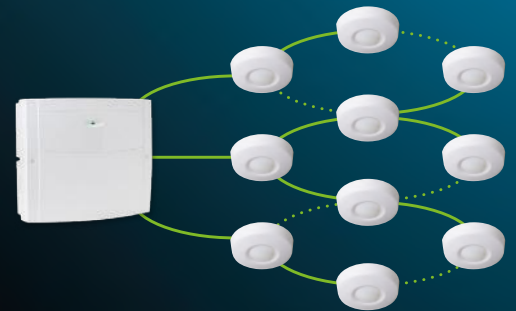

Install in seconds

Speed up your installations and spend less time installing devices. Capture has been designed with the installer in mind and includes a host of installer-friendly features, making installation and commissioning a doddle.

Applications

Capture motion detectors excel in a wide variety of professional security applications.

For technical specs, see the manual via the TexecomPro mobile app. Visit digital.texecom.com/pro for more info.