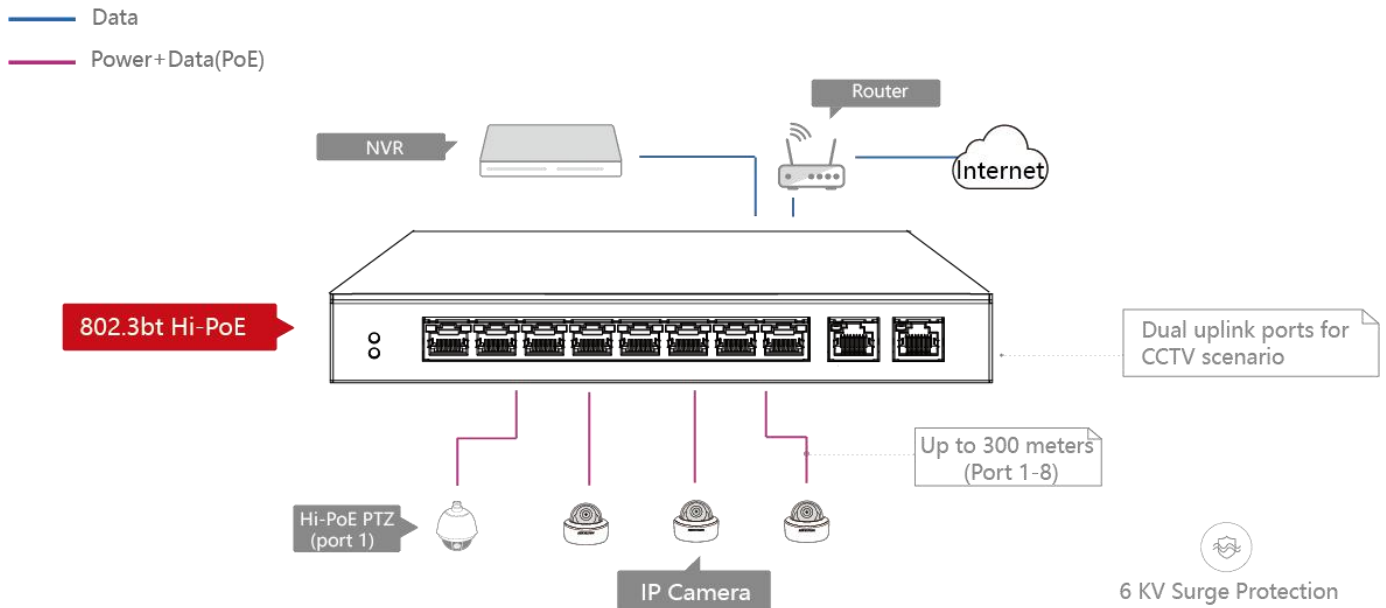

Specification

Model		DS-3E0310HP-E
Network parameters	Port number	1 × 10/100 Mbps Hi-PoE port, 7 × 10/100 Mbps PoE ports, and 2 × 10/100/1000 Mbps RJ45 ports
	Port type	RJ45 port, full duplex, MDI/MDI-X adaptive
	Standard	IEEE 802.3, IEEE 802.3u, IEEE 802.3x, IEEE 802.3ab, and IEEE 802.3z
	Forwarding mode	Store-and-forward switching
	Working mode	Standard mode (default); Extend mode
	Ports for long-distance transmission	Ports 1 to 8
	MAC address table	16 K
	Switching capacity	5.6 Gbps
	Packet forwarding rate	4.166 Mpps
	Internal cache	4 Mbits
PoE power supply	PoE standard	Port 1: IEEE 802.3af, IEEE 802.3at, IEEE 802.3bt Ports 2 to 8: IEEE 802.3af, IEEE 802.3at
	PoE power pin	Support 8-core power supply, Ethernet cable 1/2/3/6 and 4/5/7/8 provide power supply simultaneously.
	PoE port	Ports 1 to 8
	Max. port power	Port 1: 90 W Ports 2 to 8: 30 W
	PoE power budget	110 W
	Max. power consumption	120 W
General	Shell	Metal material, fan-free design
	Gross weight	1.22 kg (2.69 lb)
	Net weight	0.55 kg (1.21 lb)
	Dimension (L × H × D)	217.6 mm × 27.8 mm × 103.35 mm (8.6" × 1.1" × 4.1")
	Operating temperature	-10 °C to 55 °C (14 °F to 131 °F)
	Storage temperature	-40 °C to 85 °C (-40 °F to 185 °F)
	Operating humidity	5% to 95% (no condensation)
	Storage humidity	5% to 95% (no condensation)
	Power supply	48 VDC, 2.5 A
	Power consumption in idle	10 W
Approval	EMC	FCC (47 CFR Part 15, Subpart B); CE-EMC (EN 55032: 2015, EN 61000-3-2: 2014, EN 61000-3-3: 2013, EN 55024: 2010 +A1: 2015); RCM (AS/NZS CISPR 32: 2015); IC (ICES-003: Issue 6, 2016)
	Safety	UL (UL 60950-1); CB (IEC 60950-1:2005 + Am 1:2009 + Am 2:2013); CE-LVD (EN 60950-1:2005 + Am 1:2009 + Am 2:2013)
	Chemistry	CE-RoHS (2011/65/EU); WEEE (2012/19/EU); Reach (Regulation (EC) No 1907/2006)

Physical Interface

Front panel:

Back panel:

Available Model

DS-3E0310HP-E

Dimension (unit: mm)

Typical Application

Distributed by