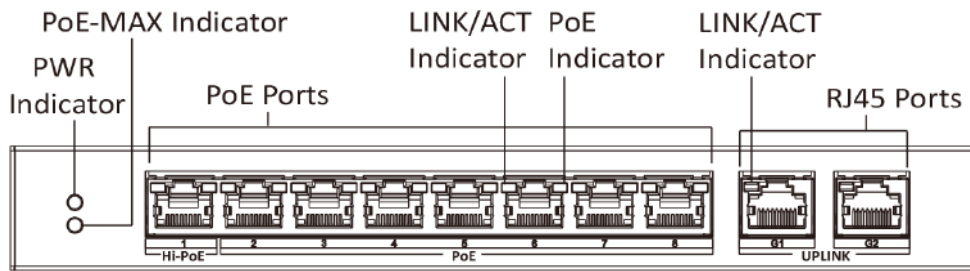

Physical Interface

Front panel: