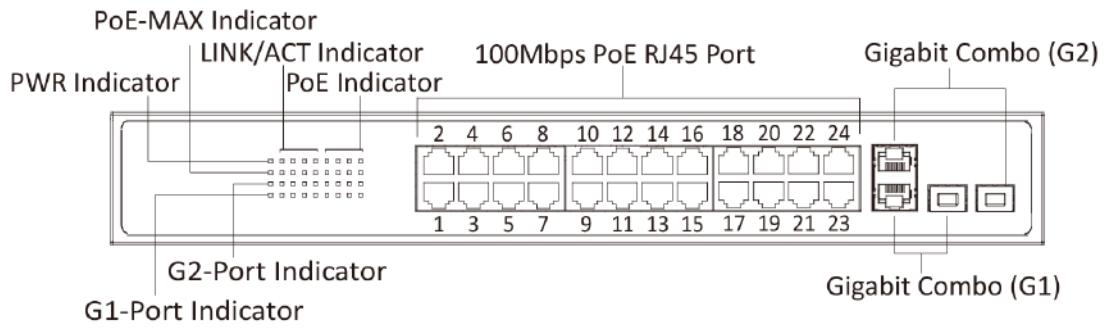

Physical Interface

Front panel:

Rear panel: