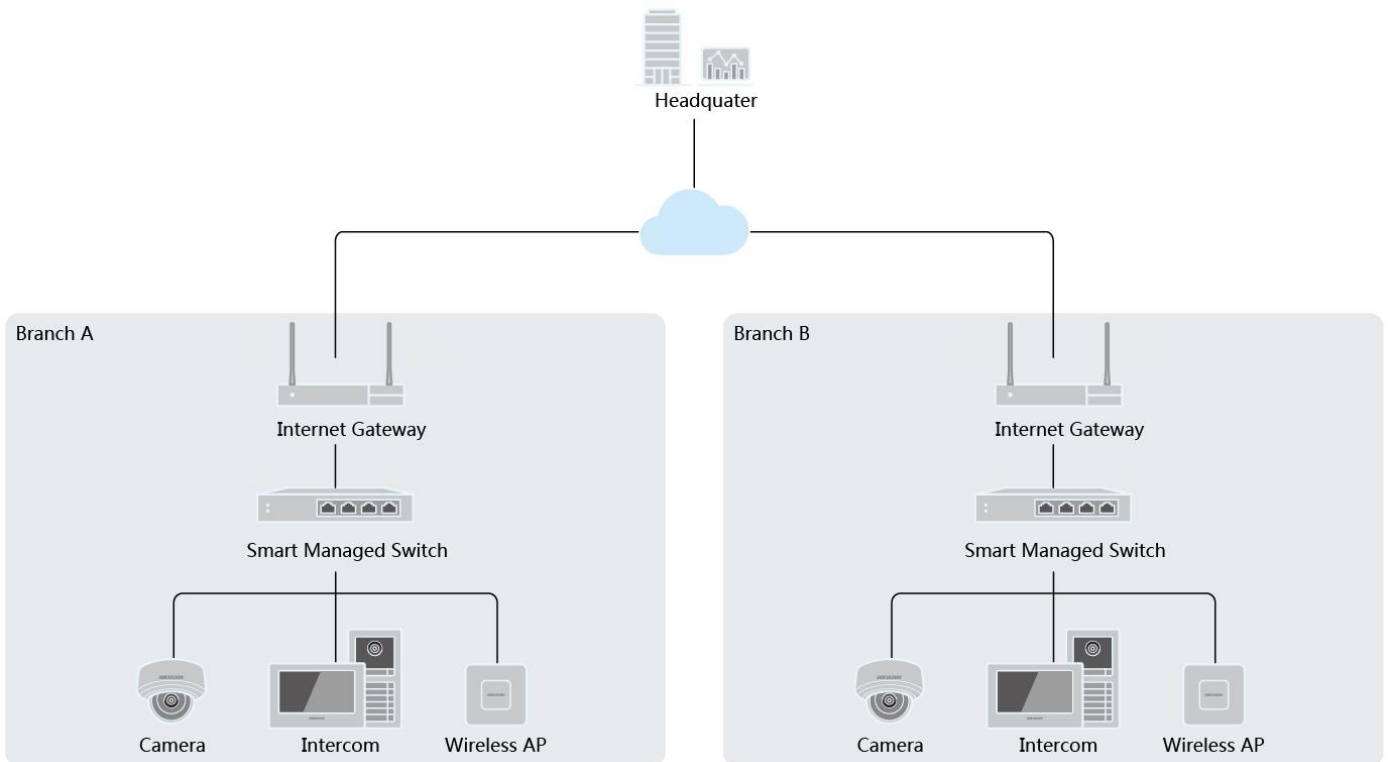

DS-3E1326P-EI

Smart Managed 24-Port 100 Mbps PoE Switch

Smart managed switches are developed by Hikvision, featuring in easy management and maintenance. You can easily deploy, monitor and expand your surveillance system anytime and anywhere with our software platforms. You can view the network topology, monitor the health of the network and receive device alarms in real time, which greatly reduces the cost of network operation and maintenance.

Visualized Topology Management

Network Health Monitor

Real-Time Alarm Push

Video Control and Preview

Key Feature

- 24 × 100 Mbps PoE RJ45 ports, 2 × gigabit combos.
- IEEE 802.3at/af standard for PoE ports.
- Network topology management, alarm push, network health monitor.
- 6 KV surge protection for PoE ports.
- AF/AT camera can reach up to 300 m in extend mode.

Physical Interface

Front panel:

Rear panel:

Available Model

DS-3E1326P-EI

Dimension (unit: mm)

Typical Application

Distributed by