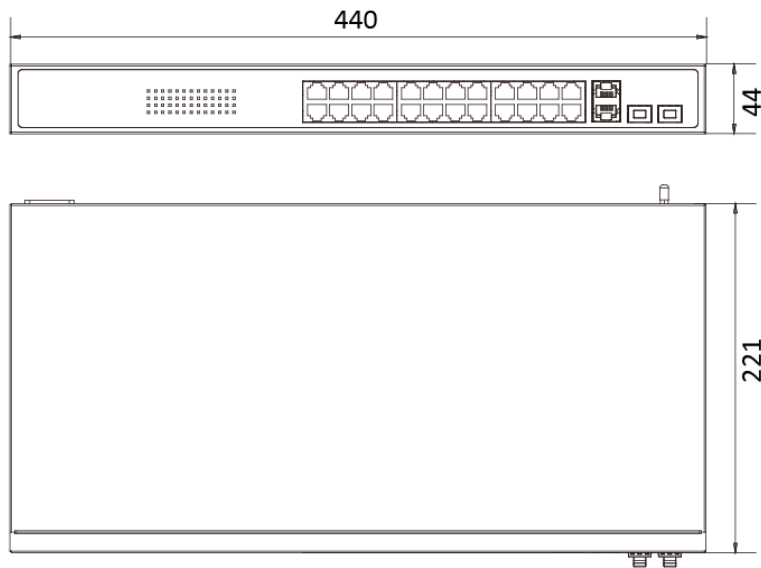

Physical Interface

Front panel:

Rear panel:

Available Model

DS-3E1326P-EI

Dimension (unit: mm)

Typical Application

Distributed by