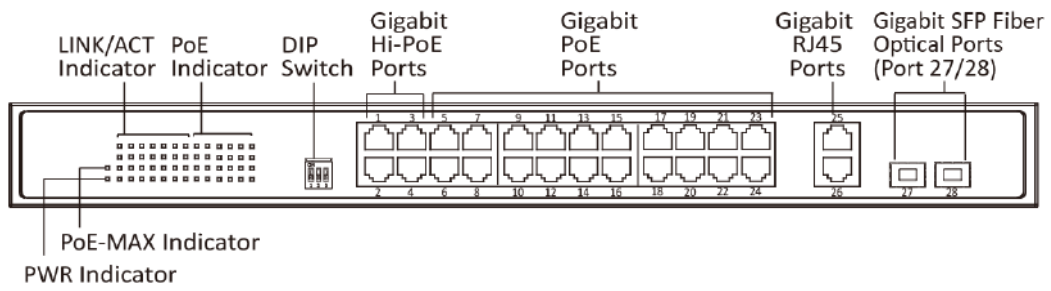

Physical Interface

Front panel:

Back panel: