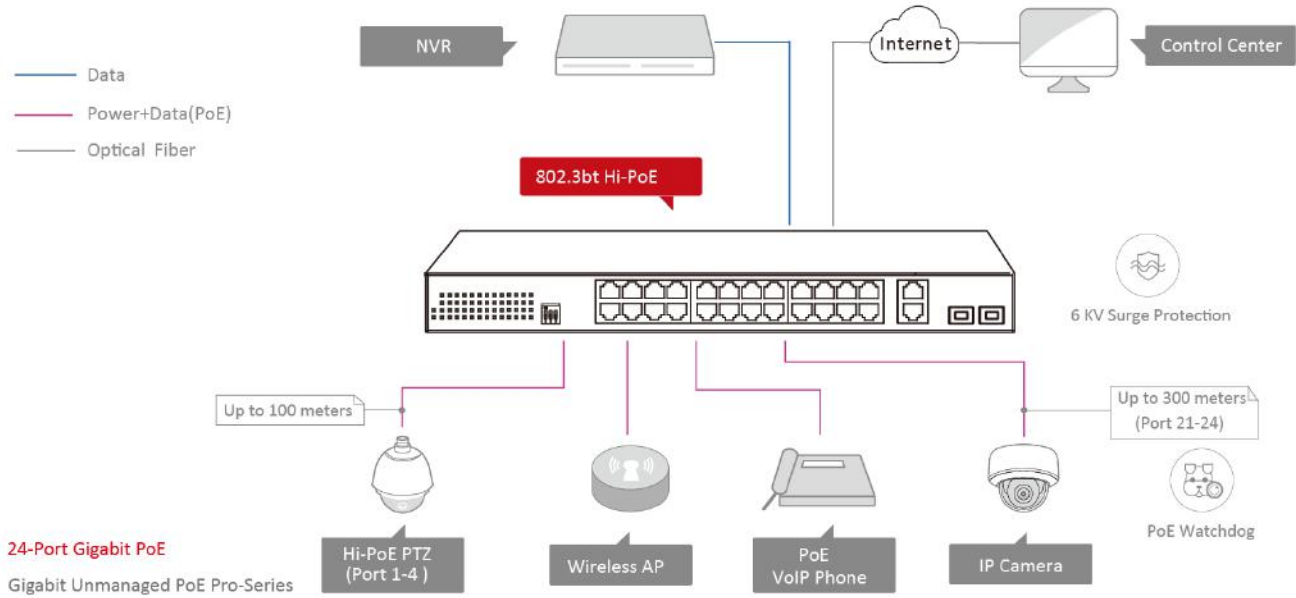

Typical Application