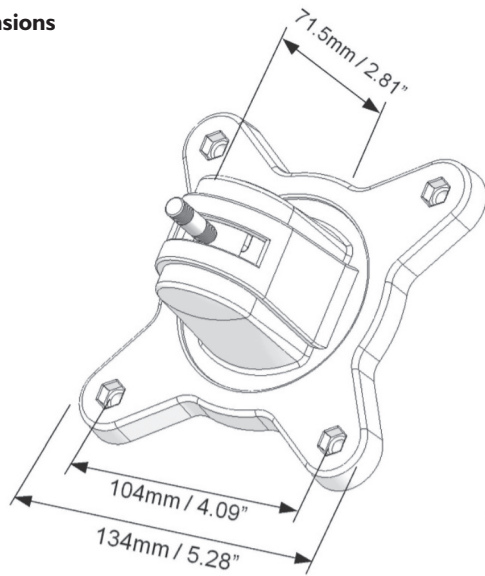

Dimensions

FFE Ltd
1455 Jamike Ave Ste 200, Erlanger
KY 41018-3147 USA

t 940 271 0435
f 972 534 1526
e america@ffeuk.com
w www.ffeuk.com

Formerly known as Fire Fighting Enterprises Ltd

Specifications and wiring information are provided for information only and are believed to be accurate. FFE Ltd assumes no responsibility for their use. Data and design are subject to change without notice. Installation and wiring instructions are shipped with the products and should always be used for actual installation. For more information, contact your Sales Representative.

Document Part No: 24-0024-03

www.ffeuk.com