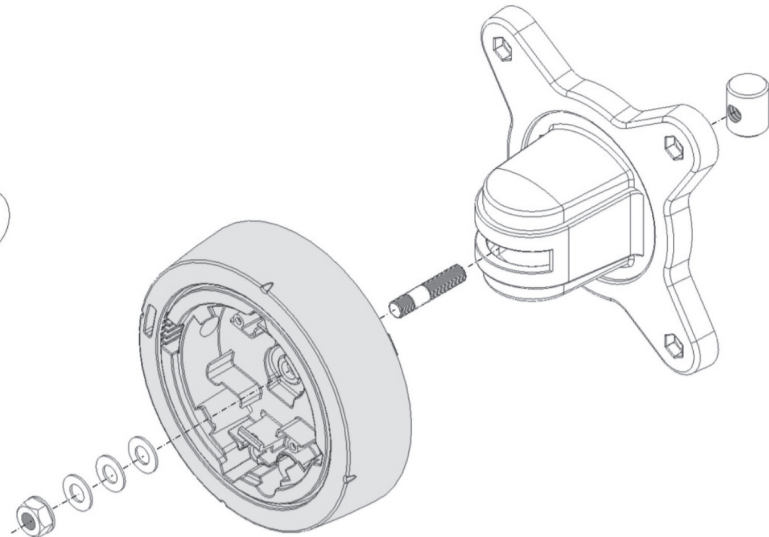

Dimensions

FFE Ltd
1455 Jamike Ave Ste 200, Erlanger
KY 41018-3147 USA

t 940 271 0435
f 972 534 1526
e america@ffeuk.com
w www.ffeuk.com

Formerly known as Fire Fighting Enterprises Ltd

Specifications and wiring information are provided for information only and are believed to be accurate. FFE Ltd assumes no responsibility for their use. Data and design are subject to change without notice. Installation and wiring instructions are shipped with the products and should always be used for actual installation. For more information, contact your Sales Representative.

Document Part No: 24-0024-03

www.ffeuk.com