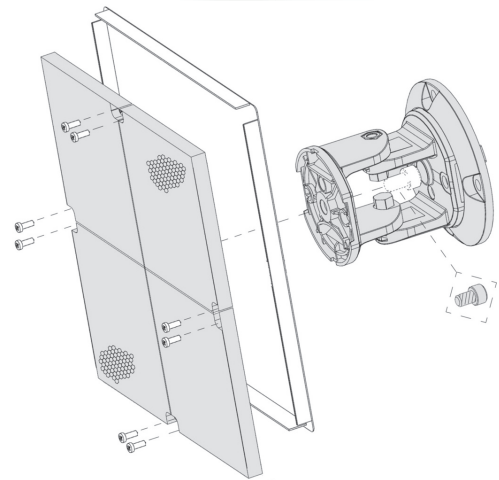

Dimensions

FFE Ltd
1455 Jamike Ave Ste 200, Erlanger
KY 41018-3147 USA

t 940 271 0435
f 972 534 1526
e america@ffeuk.com
w www.ffeuk.com

Formerly known as Fire Fighting Enterprises Ltd

Specifications and wiring information are provided for information only and are believed to be accurate. FFE Ltd assumes no responsibility for their use. Data and design are subject to change without notice. Installation and wiring instructions are shipped with the products and should always be used for actual installation. For more information, contact your Sales Representative.

Document Part No: 24-0026-04