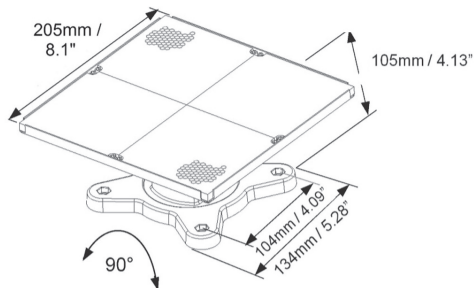

Dimensions

FFE Ltd
1455 Jamike Ave Ste 200, Erlanger
KY 41018-3147 USA

t 940 271 0435
f 972 534 1526
e america@ffeuk.com
w www.ffeuk.com

Formerly known as Fire Fighting Enterprises Ltd

Specifications and wiring information are provided for information only and are believed to be accurate. FFE Ltd assumes no responsibility for their use. Data and design are subject to change without notice. Installation and wiring instructions are shipped with the products and should always be used for actual installation. For more information, contact your Sales Representative.

Document Part No: 24-0026-04