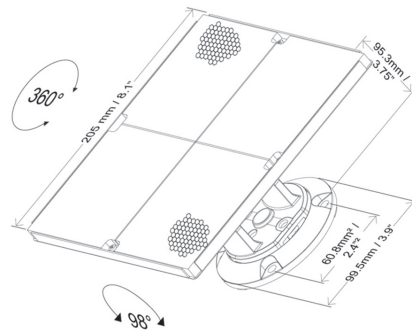

Dimensions

FFE Ltd
1455 Jamike Ave Ste 200, Erlanger
KY 41018-3147 USA

t 940 271 0435
f 972 534 1526
e america@ffeuk.com
w www.ffeuk.com

Formerly known as Fire Fighting Enterprises Ltd

Specifications and wiring information are provided for information only and are believed to be accurate. FFE Ltd assumes no responsibility for their use. Data and design are subject to change without notice. Installation and wiring instructions are shipped with the products and should always be used for actual installation. For more information, contact your Sales Representative.

Document Part No: 24-0026-04