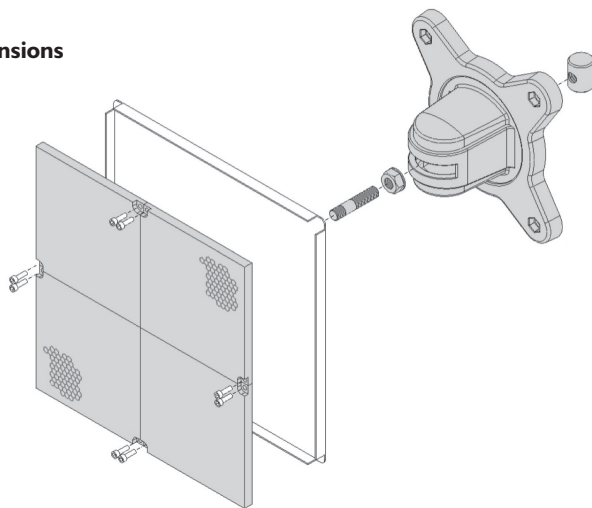

Dimensions

FFE Ltd
1455 Jamike Ave Ste 200, Erlanger
KY 41018-3147 USA

t 940 271 0435
f 972 534 1526
e america@ffeuk.com
w www.ffeuk.com

Formerly known as Fire Fighting Enterprises Ltd

Specifications and wiring information are provided for information only and are believed to be accurate. FFE Ltd assumes no responsibility for their use. Data and design are subject to change without notice. Installation and wiring instructions are shipped with the products and should always be used for actual installation. For more information, contact your Sales Representative.

Document Part No: 24-0026-04