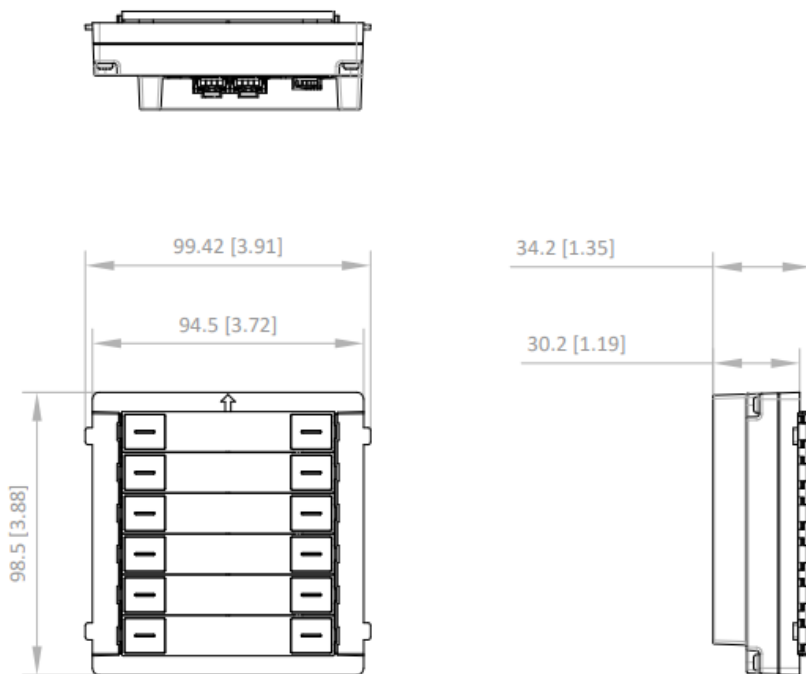

▪ Specification

System parameters	
Operation system	Linux
ROM	/
RAM	/
Processor	Embedded high performance processor
Device interfaces	
RS-485	1
General	
Button	12 physical buttons
Power consumption	≤ 2 W
Indicator	/
Weight	Net weight: 179 g; Gross weight: 336.4 g
Protective level	IP65
Working temperature	-30 °C to 55 °C
Working humidity	10% to 90% (no-condensing)
Dimension (W × H × D)	98.2 mm × 100.2 mm × 33.7 mm (3.87" × 3.95" × 1.33")
Installation	Flush mounting, surface mounting

Hikvision

HikvisionHQ

HikvisionHQ

Hikvision_Global

Hikvision
Corporate Channel

hikvisionhq

▪ Dimension

Unit: mm [inch]