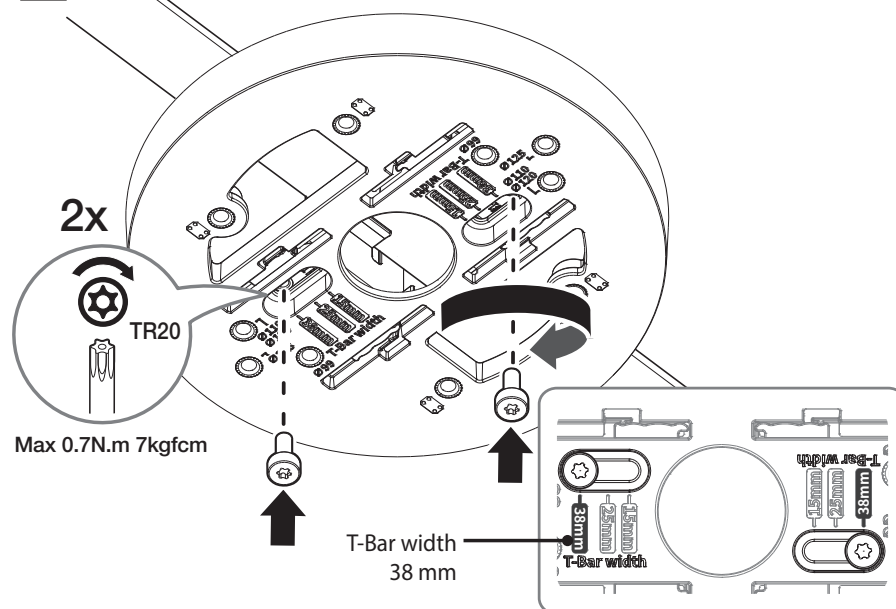

Tile Grid Ceiling Mount

SBP-140CMT

Installation Precautions

- Use the provided screws to install the Mount and camera.

Mounting Hole by Camera Size

Package

(4Packs)

Mounting Standards

Tegular type

Lay-in type

T-Bar width

1

T-bar width : 38 mm

2

3

4-1

T-bar width : 15/25 mm

4-2

T-bar width : 38 mm

5

6

7