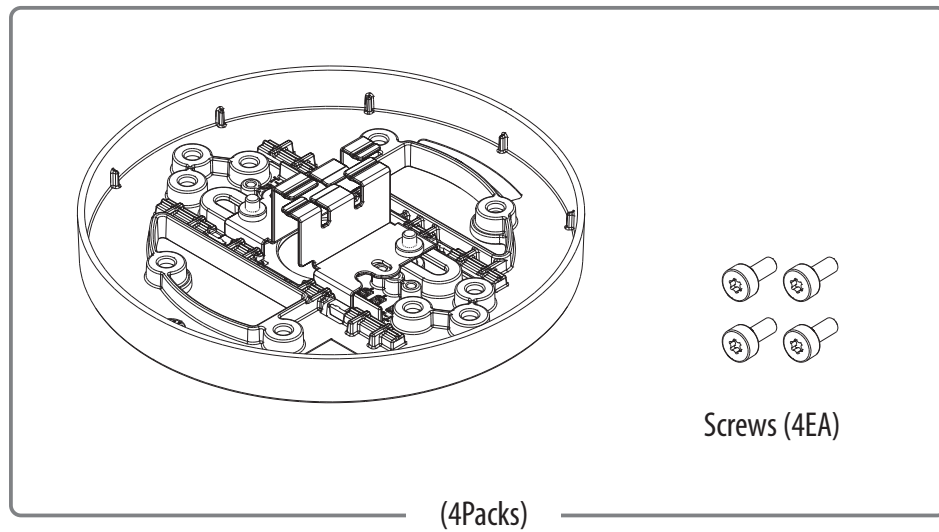

Tile Grid Ceiling Mount

SBP-140CMT

Installation Precautions

- Use the provided screws to install the Mount and camera.

Mounting Hole by Camera Size

Package

(4Packs)

Mounting Standards

Tegular type

Lay-in type

T-Bar width

1

T-bar width : 38 mm

2

3

4-1

T-bar width : 15/25 mm

4-2

T-bar width : 38 mm

5

6

7