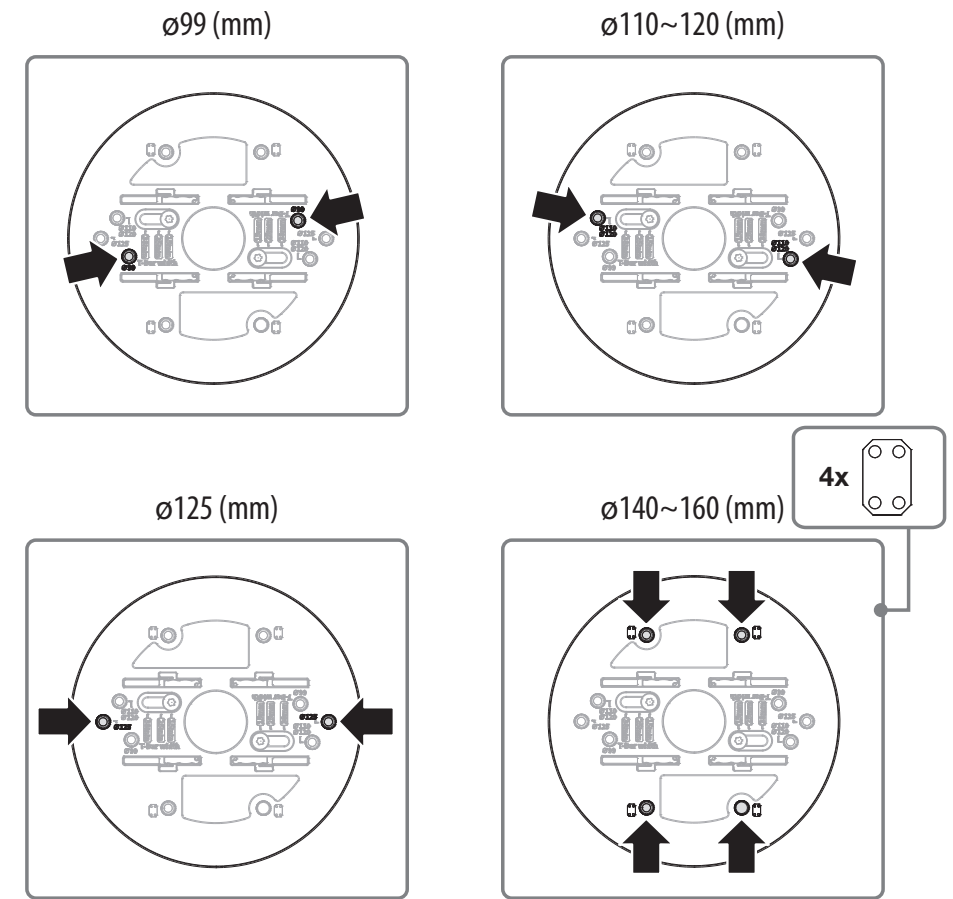

Tile Grid Ceiling Mount

SBP-140CMT

Installation Precautions

- Use the provided screws to install the Mount and camera.

Mounting Hole by Camera Size

Package

(4Packs)

Mounting Standards

Tegular type

Lay-in type

T-Bar width

1

T-bar width : 38 mm

2

3

4-1

T-bar width : 15/25 mm

4-2

T-bar width : 38 mm

5

6

7