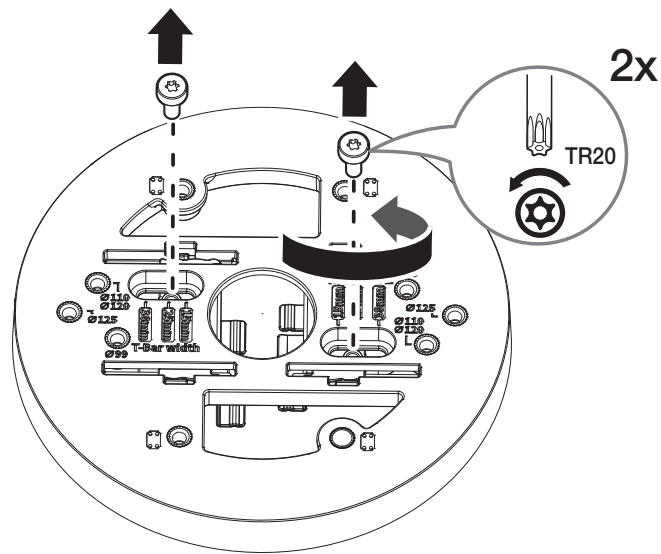

Tile Grid Ceiling Mount

SBP-140CMT

Installation Precautions

- Use the provided screws to install the Mount and camera.

Mounting Hole by Camera Size

Package

(4Packs)

Mounting Standards

Tegular type

Lay-in type

T-Bar width

1

T-bar width : 38 mm

2

3

4-1

T-bar width : 15/25 mm

4-2

T-bar width : 38 mm

5

6

7