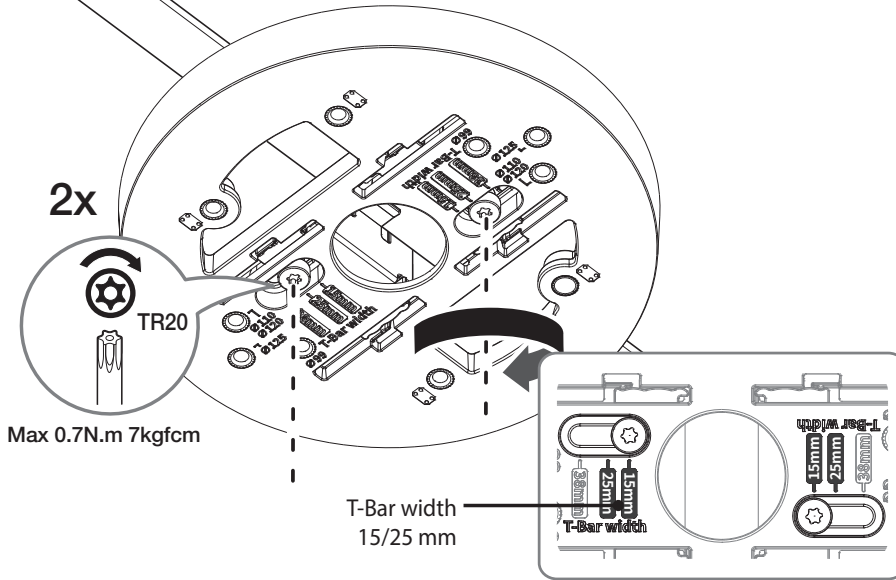

Tile Grid Ceiling Mount

SBP-140CMT

Installation Precautions

- Use the provided screws to install the Mount and camera.

Mounting Hole by Camera Size

Package

(4Packs)

Mounting Standards

Tegular type

Lay-in type

T-Bar width

1

T-bar width : 38 mm

2

3

4-1

T-bar width : 15/25 mm

4-2

T-bar width : 38 mm

5

6

7