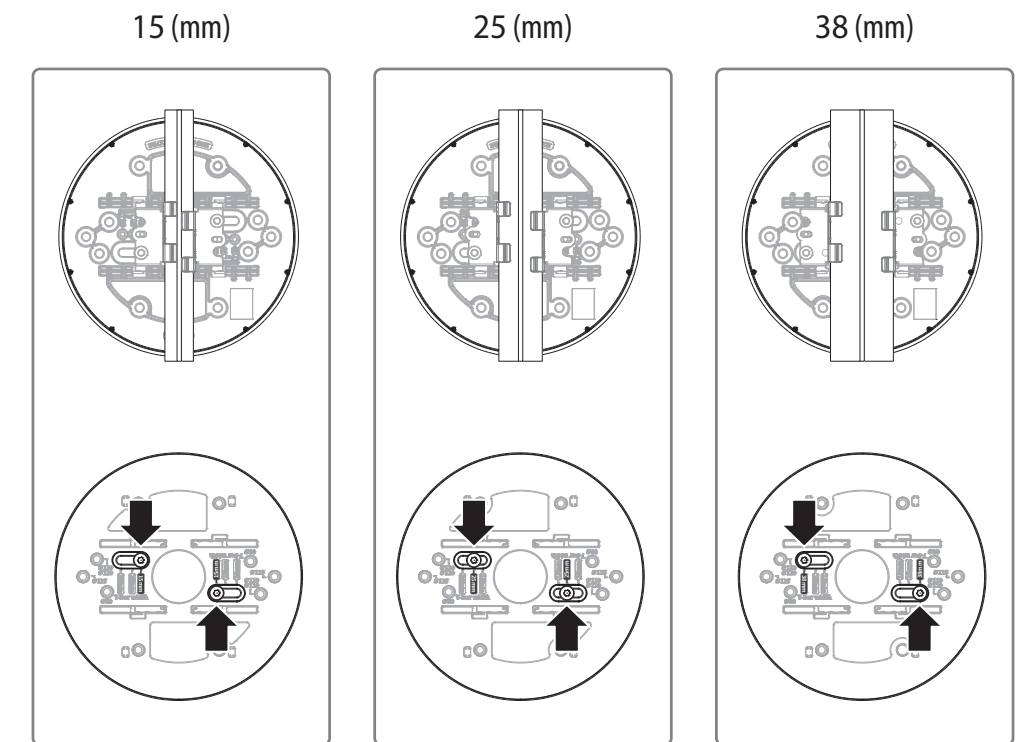

Tile Grid Ceiling Mount

SBP-140CMT

Installation Precautions

- Use the provided screws to install the Mount and camera.

Mounting Hole by Camera Size

Package

(4Packs)

Mounting Standards

Tegular type

Lay-in type

T-Bar width

1

T-bar width : 38 mm

2

3

4-1

T-bar width : 15/25 mm

4-2

T-bar width : 38 mm

5

6

7