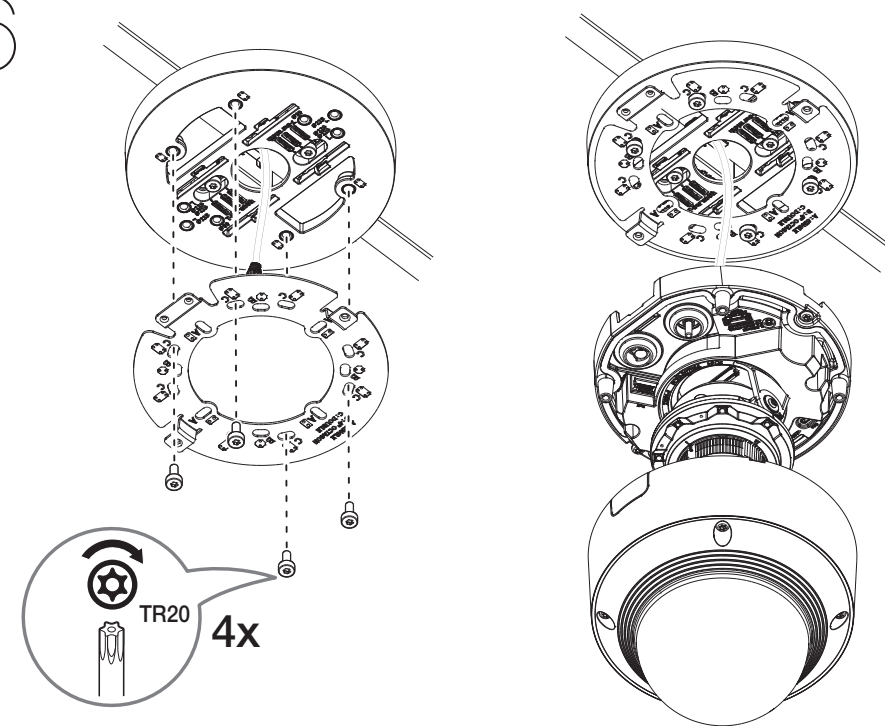

Tile Grid Ceiling Mount

SBP-140CMT

Installation Precautions

- Use the provided screws to install the Mount and camera.

Mounting Hole by Camera Size

Package

(4Packs)

Mounting Standards

Tegular type

Lay-in type

T-Bar width

1

T-bar width : 38 mm

2

3

4-1

T-bar width : 15/25 mm

4-2

T-bar width : 38 mm

5

6

7