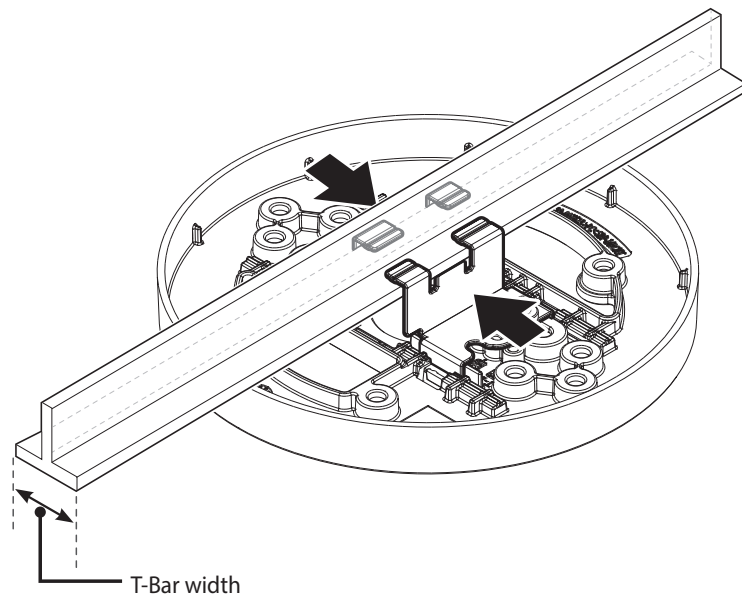

Tile Grid Ceiling Mount

SBP-140CMT

Installation Precautions

- Use the provided screws to install the Mount and camera.

Mounting Hole by Camera Size

Package

(4Packs)

Mounting Standards

Tegular type

Lay-in type

T-Bar width

1

T-bar width : 38 mm

2

3

4-1

T-bar width : 15/25 mm

4-2

T-bar width : 38 mm

5

6

7