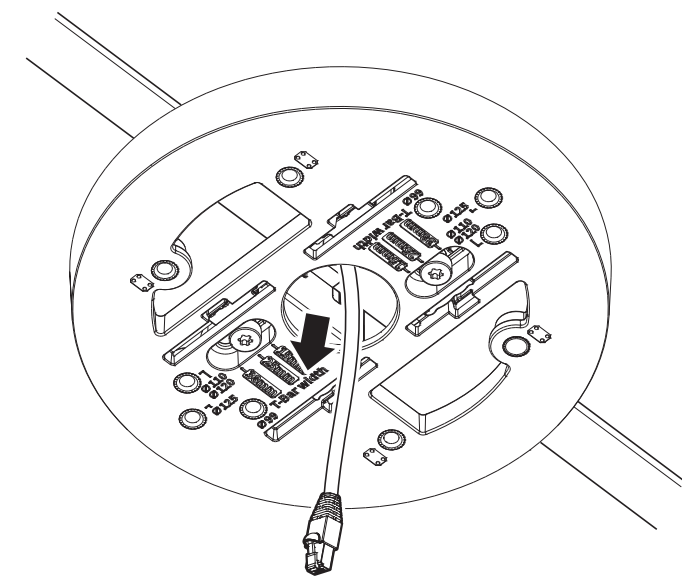

Tile Grid Ceiling Mount

SBP-140CMT

Installation Precautions

- Use the provided screws to install the Mount and camera.

Mounting Hole by Camera Size

Package

(4Packs)

Mounting Standards

T-bar width : 15/25 mm

4-2

T-bar width : 38 mm

5

6

7