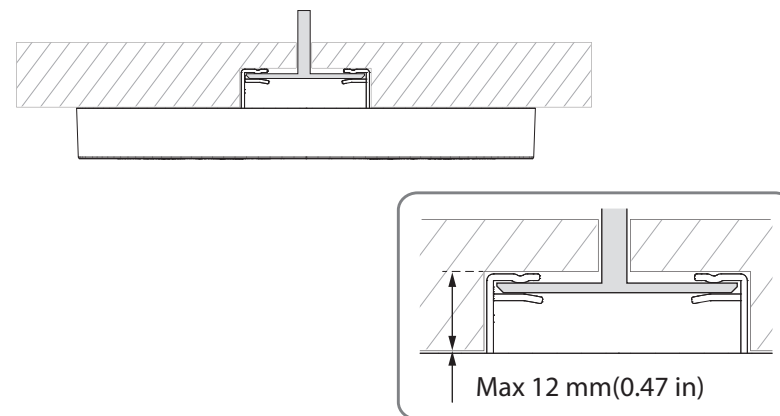

Tile Grid Ceiling Mount

SBP-140CMT

Installation Precautions

- Use the provided screws to install the Mount and camera.

Mounting Hole by Camera Size

Package

(4Packs)

Mounting Standards

Tegular type

Lay-in type

T-Bar width

1

T-bar width : 38 mm

2

3

4-1

T-bar width : 15/25 mm

4-2

T-bar width : 38 mm

5

6

7