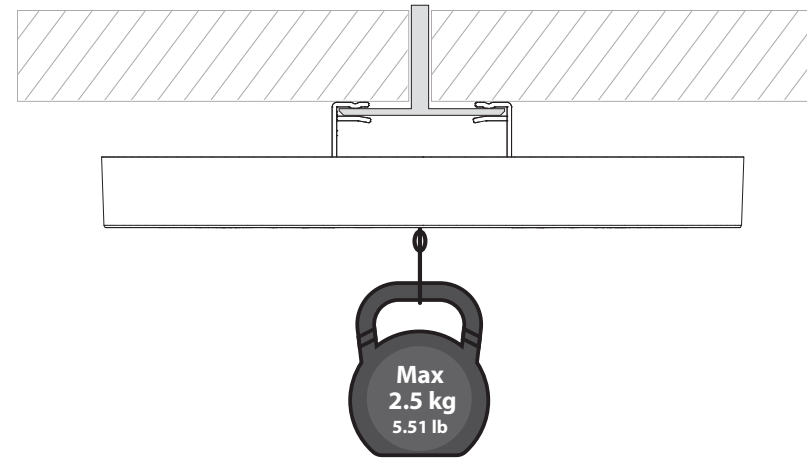

Tile Grid Ceiling Mount

SBP-140CMT

Installation Precautions

- Use the provided screws to install the Mount and camera.

Mounting Hole by Camera Size

Package

(4Packs)

Mounting Standards

Tegular type

Lay-in type

T-Bar width

1

T-bar width : 38 mm

2

3

4-1

T-bar width : 15/25 mm

4-2

T-bar width : 38 mm

5

6

7