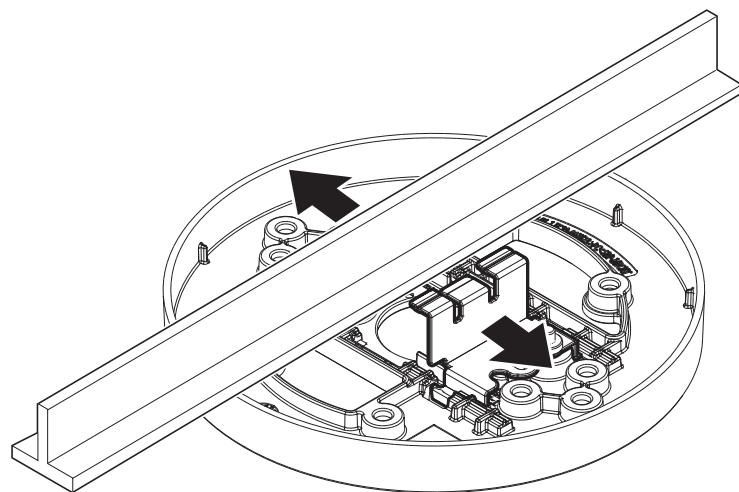

Tile Grid Ceiling Mount

SBP-140CMT

Installation Precautions

- Use the provided screws to install the Mount and camera.

Mounting Hole by Camera Size

Package

(4Packs)

Mounting Standards

Tegular type

Lay-in type

T-Bar width

1

T-bar width : 38 mm

2

3

4-1

T-bar width : 15/25 mm

4-2

T-bar width : 38 mm

5

6

7