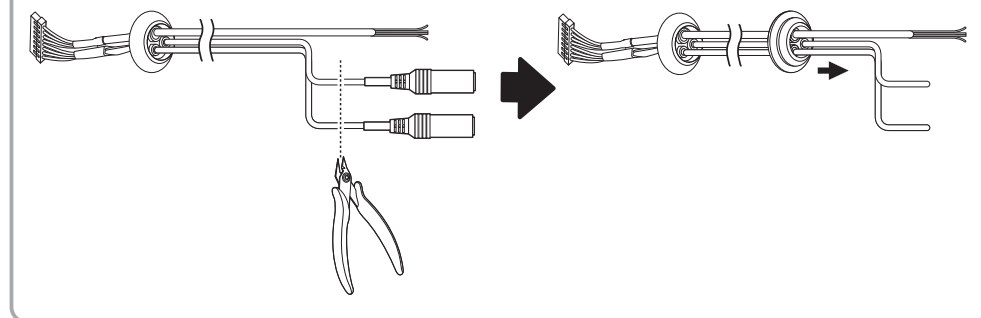

## Package

Cable

Lan coupler

Cap installer

Screws(4EA)

3 hole Cable Bushing

4 hole Cable Bushing

## Installation Precautions

- Make sure that the installation place can endure at least 4 times of the total weight of the installation structure.
- Use the provided screws to install the Mount and camera.
- When installing the product outdoors, use interlocking devices made of stainless steel.

## Installation

1

2

3

4

5

6

※ Audio/Alarm Cabling