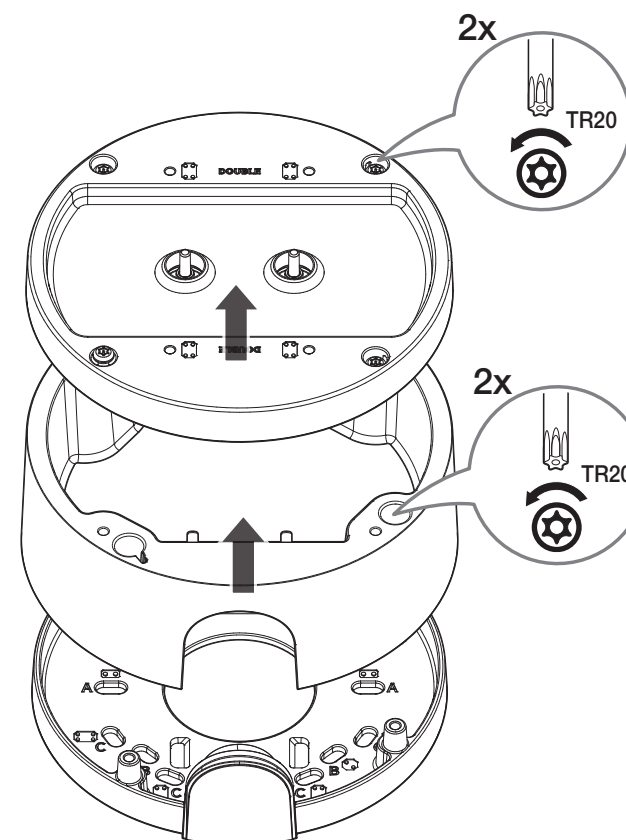

Vandal Back Box

SBV-140WW

Package

3 hole Cable Bushing

Installation Precautions

- Make sure that the installation place can endure at least 4 times of the total weight of the installation structure.
- Use the provided screws to install the Mount and camera.
- When installing the product outdoors, use interlocking devices made of stainless steel.

Installation

1