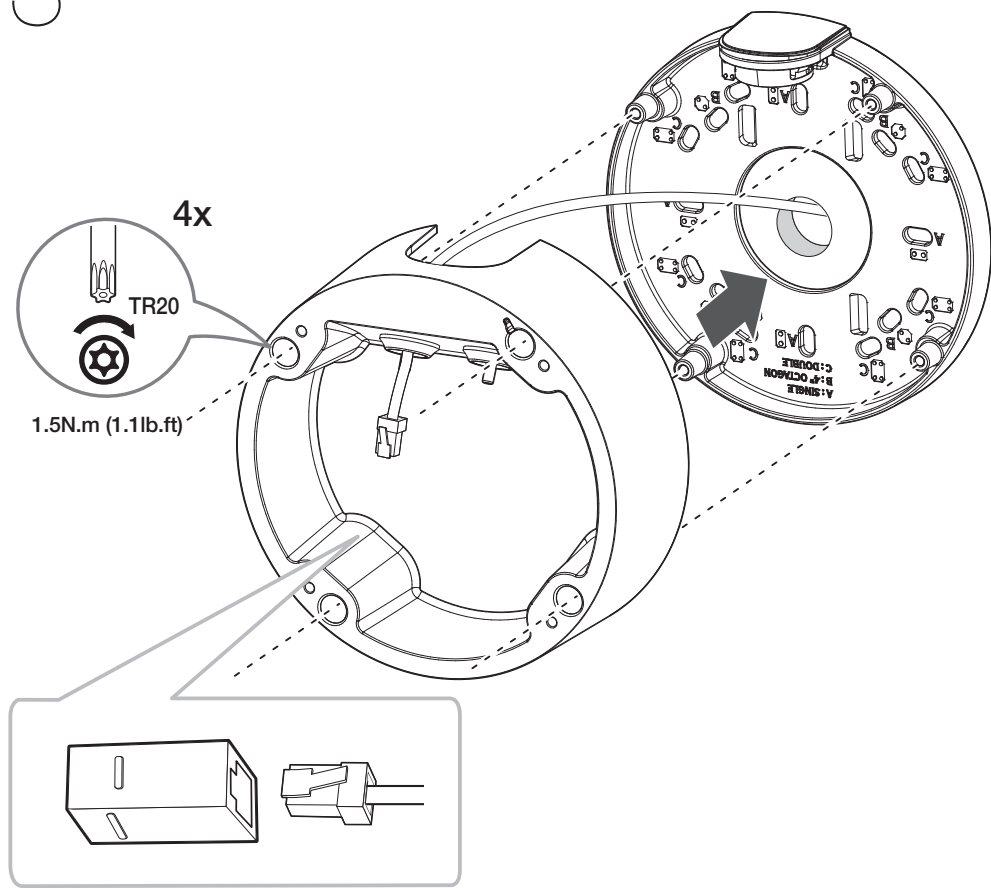

## Package

Cable

Lan coupler

Cap installer

Screws(4EA)

3 hole Cable Bushing

4 hole Cable Bushing

## Installation Precautions

- Make sure that the installation place can endure at least 4 times of the total weight of the installation structure.
- Use the provided screws to install the Mount and camera.
- When installing the product outdoors, use interlocking devices made of stainless steel.

## Installation

1

2

3

4

5

6

※ Audio/Alarm Cabling