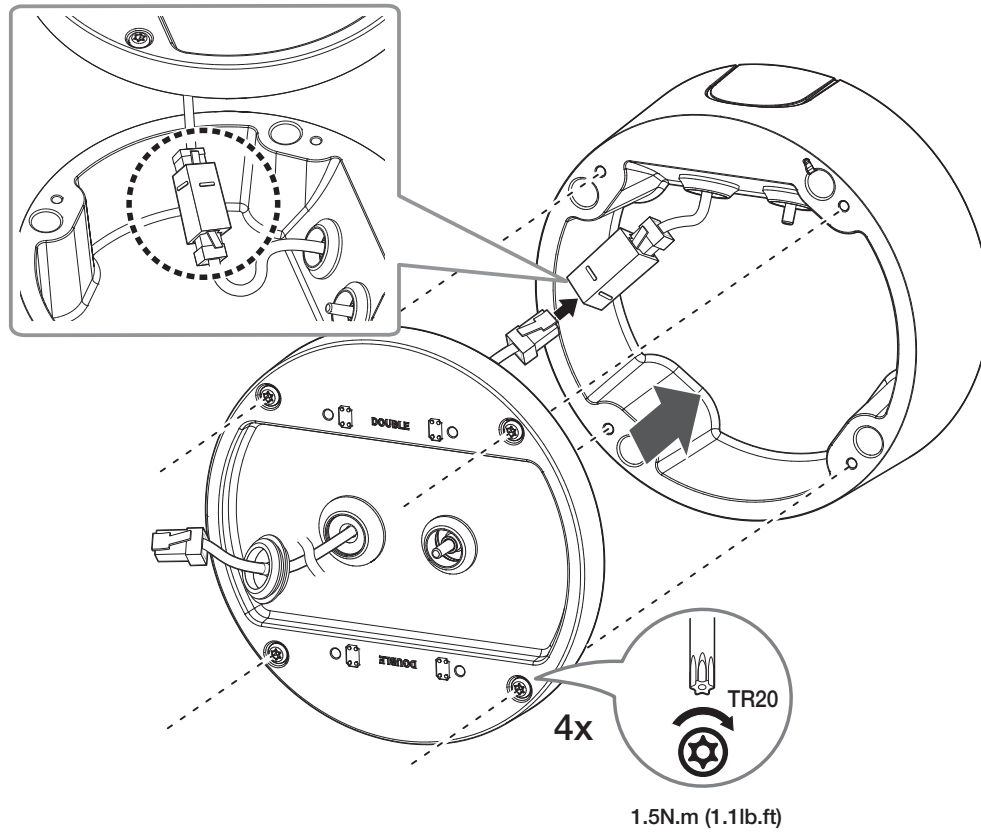

## Installation Precautions

- Make sure that the installation place can endure at least 4 times of the total weight of the installation structure.
- Use the provided screws to install the Mount and camera.
- When installing the product outdoors, use interlocking devices made of stainless steel.

## Installation

1

2

3

4

5

6

※ Audio/Alarm Cabling