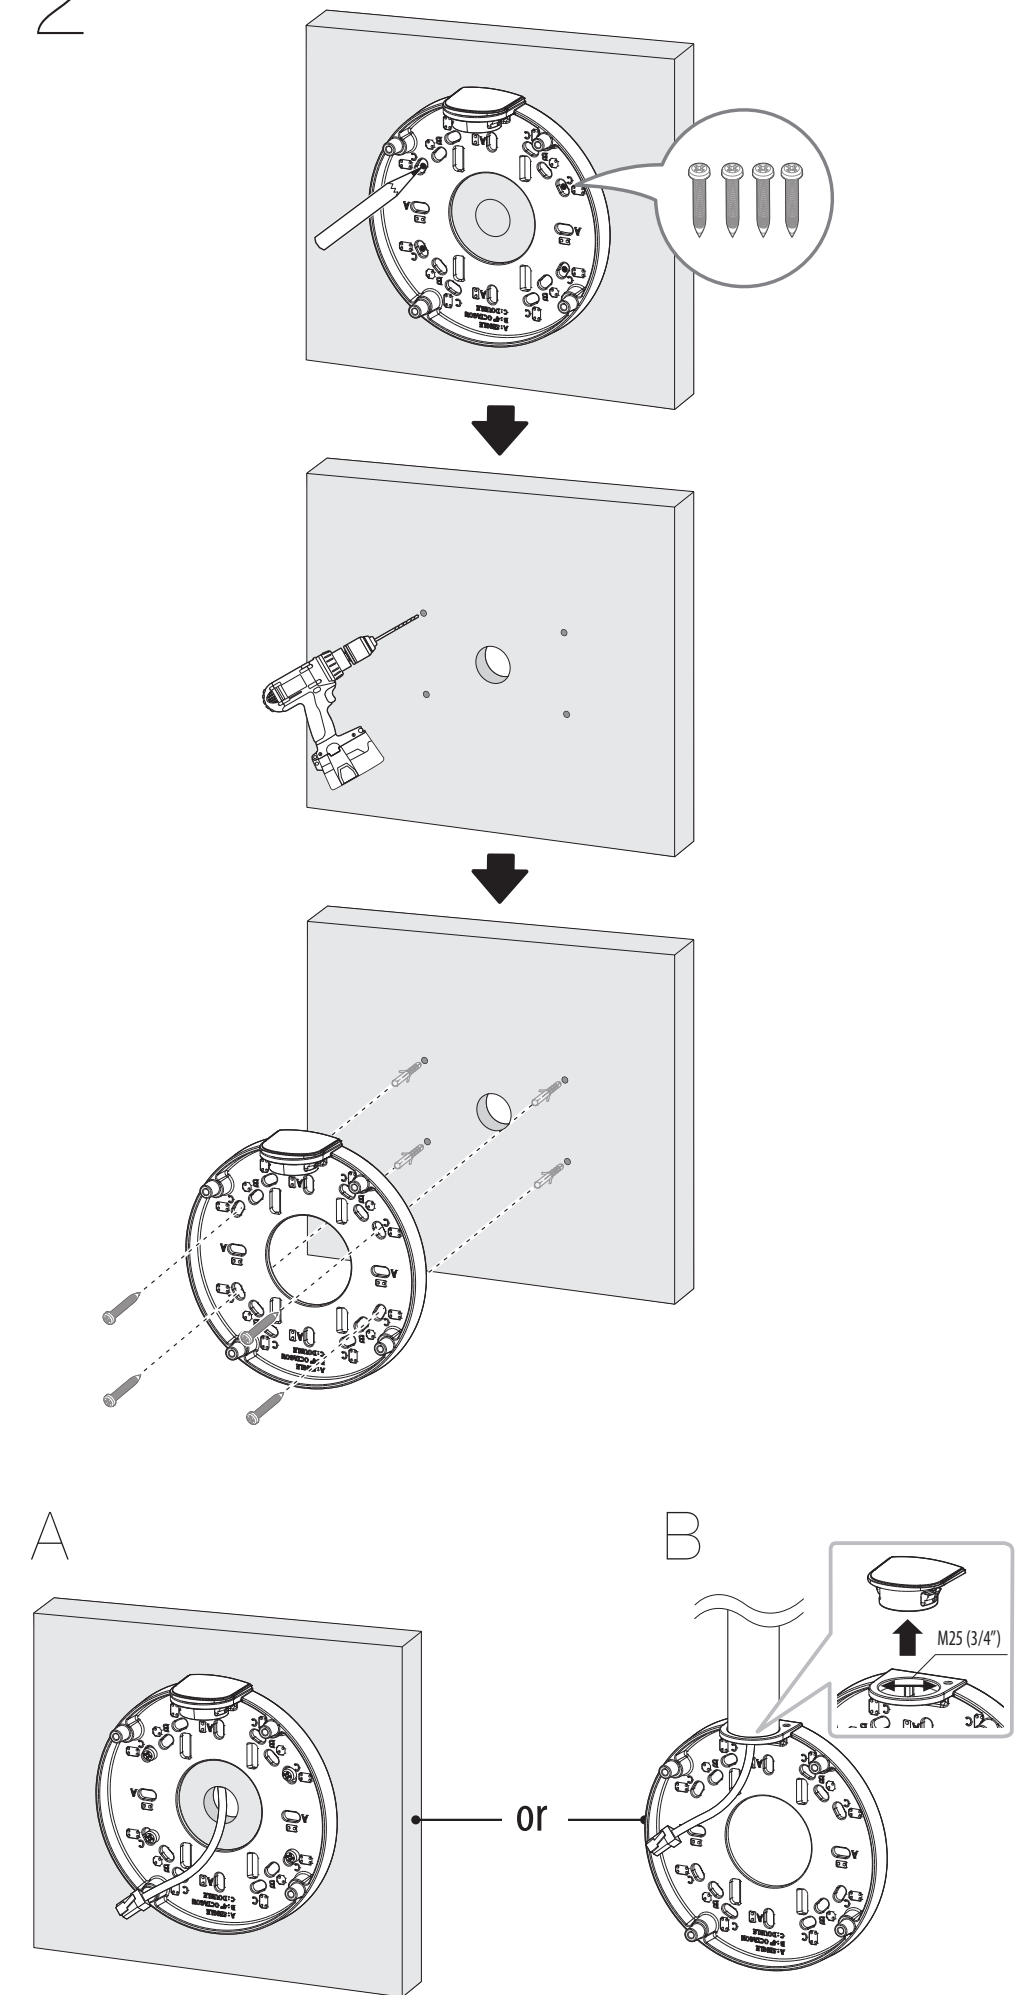

# Vandal Back Box

SBV-140WW

## Package

Cable

Lan coupler

Cap installer

Screws(4EA)

3 hole Cable Bushing

4 hole Cable Bushing

## Installation Precautions

- Make sure that the installation place can endure at least 4 times of the total weight of the installation structure.
- Use the provided screws to install the Mount and camera.
- When installing the product outdoors, use interlocking devices made of stainless steel.

## Installation

1

2

3

4

5

6

※ Audio/Alarm Cabling