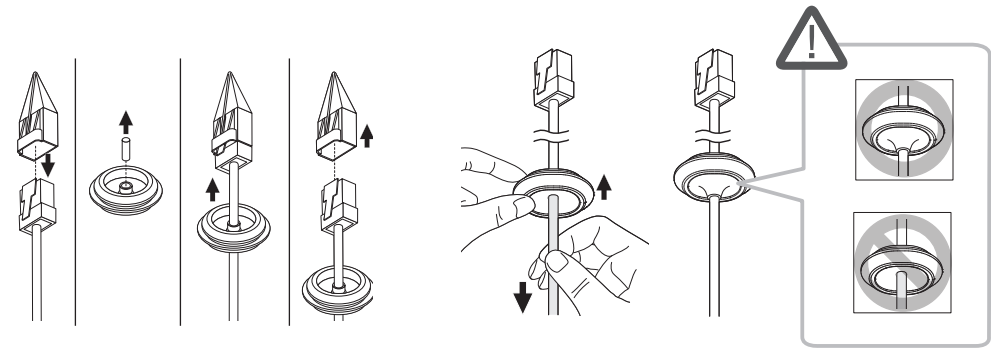

## Installation Precautions

- Make sure that the installation place can endure at least 4 times of the total weight of the installation structure.
- Use the provided screws to install the Mount and camera.
- When installing the product outdoors, use interlocking devices made of stainless steel.

## Installation

1

2

3

4

5

6

※ Audio/Alarm Cabling