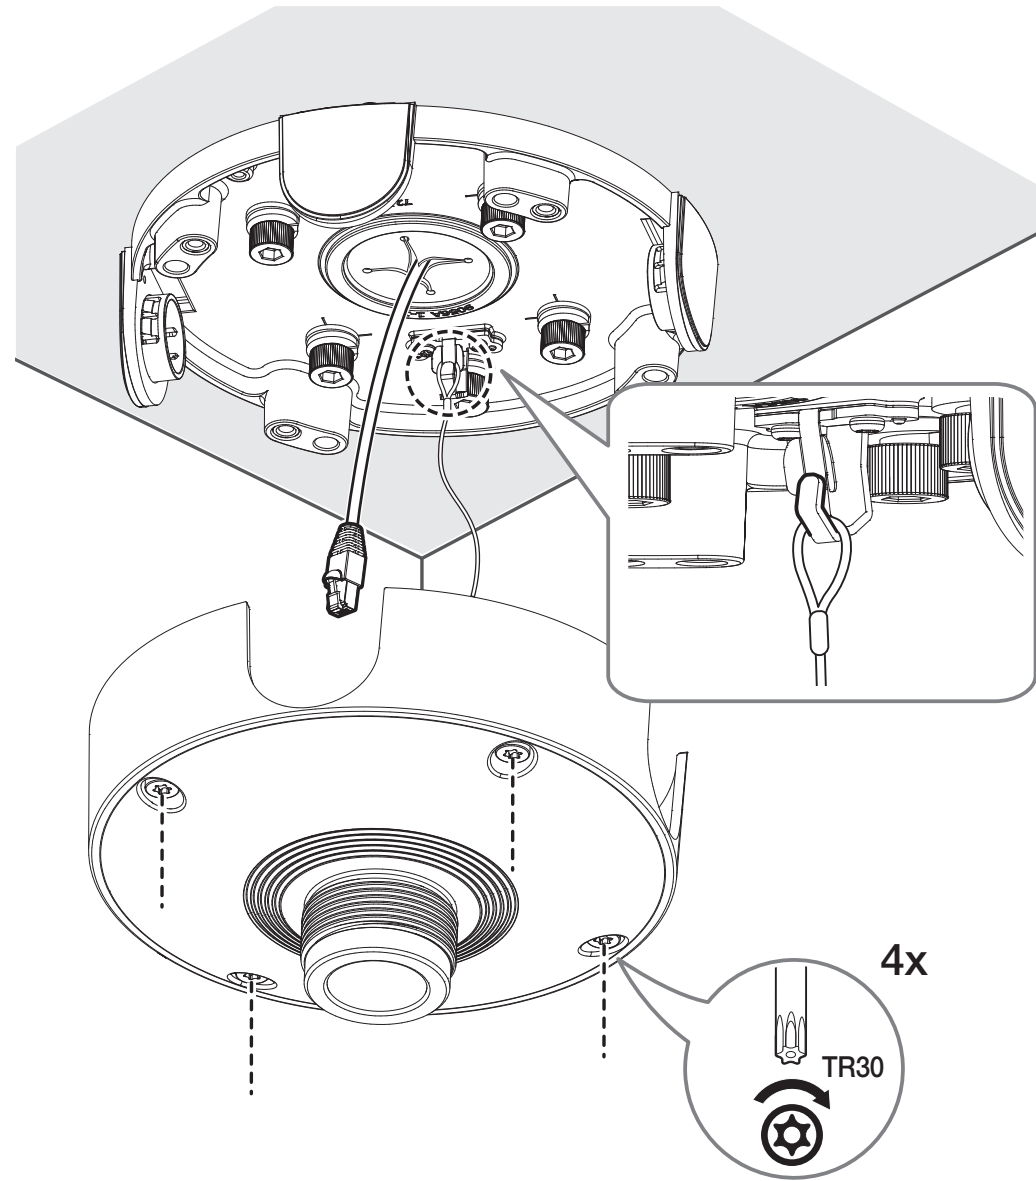

Ceiling Mount Base

SBP-180CMB

Package

1EA

Installation Precautions

- Make sure that the installation place can endure at least 4 times of the total weight of the Ceiling Mount, Hanging Adaptor and Camera.
- Each anchor bolt to use must be capable of withstanding an extraction force of 700 kg.
- When installing the product outdoors, use interlocking devices made of stainless steel.

Installation

1

2

3

4

5

6