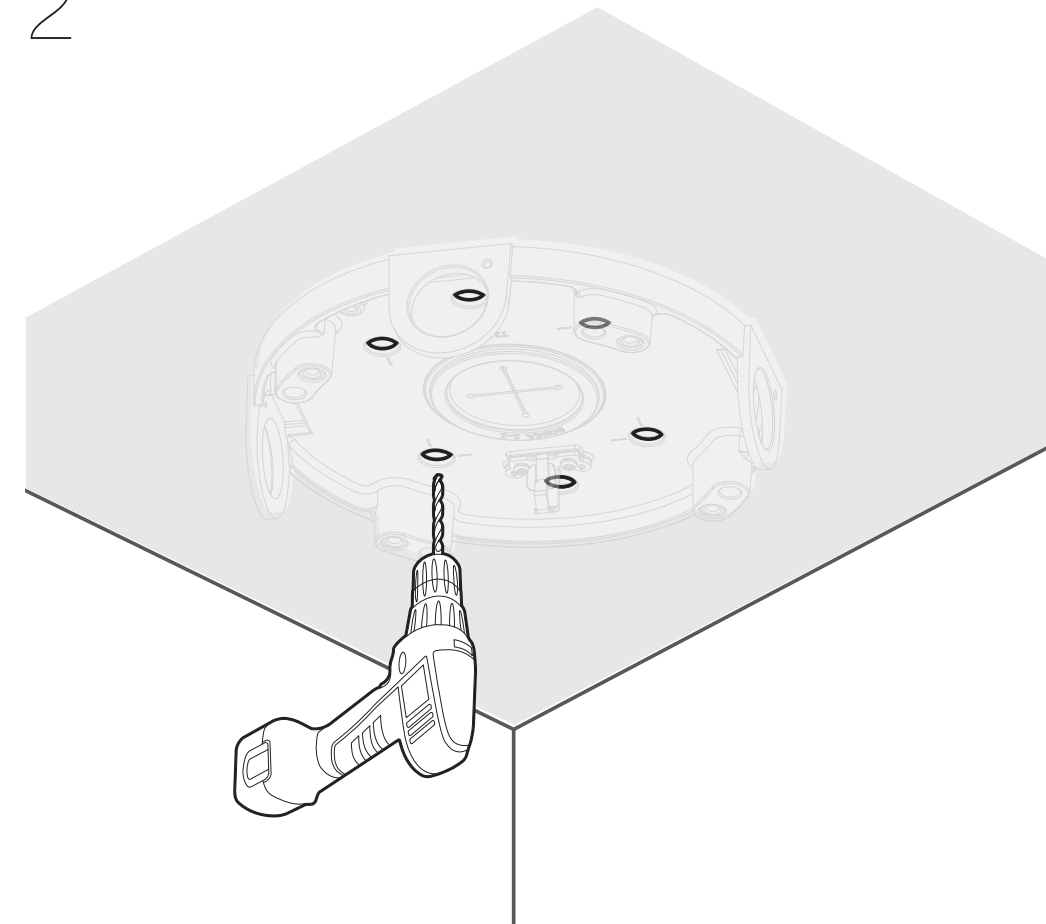

Ceiling Mount Base

SBP-180CMB

Package

1EA

Installation Precautions

- Make sure that the installation place can endure at least 4 times of the total weight of the Ceiling Mount, Hanging Adaptor and Camera.
- Each anchor bolt to use must be capable of withstanding an extraction force of 700 kg.
- When installing the product outdoors, use interlocking devices made of stainless steel.

Installation

1

2

3

4

5

6