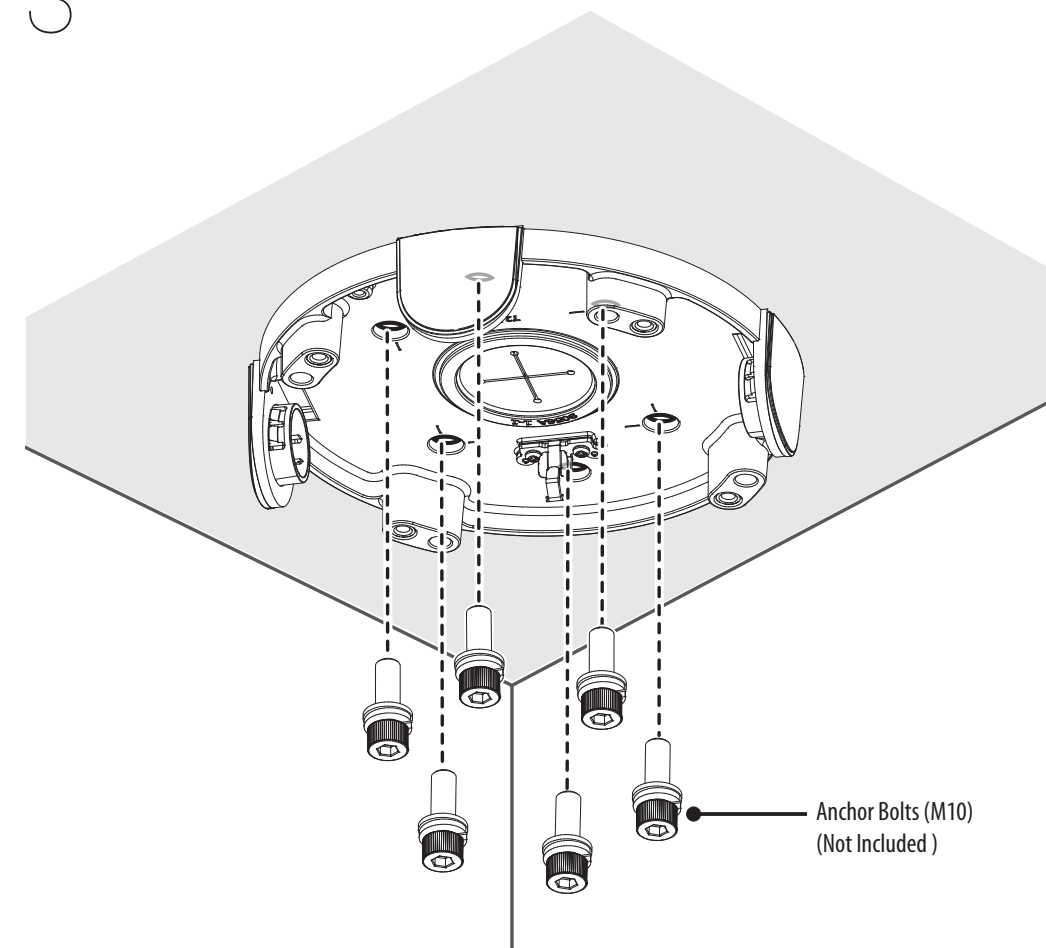

Ceiling Mount Base

SBP-180CMB

Package

1EA

Installation Precautions

- Make sure that the installation place can endure at least 4 times of the total weight of the Ceiling Mount, Hanging Adaptor and Camera.
- Each anchor bolt to use must be capable of withstanding an extraction force of 700 kg.
- When installing the product outdoors, use interlocking devices made of stainless steel.

Installation

1

2

3

4

5

6