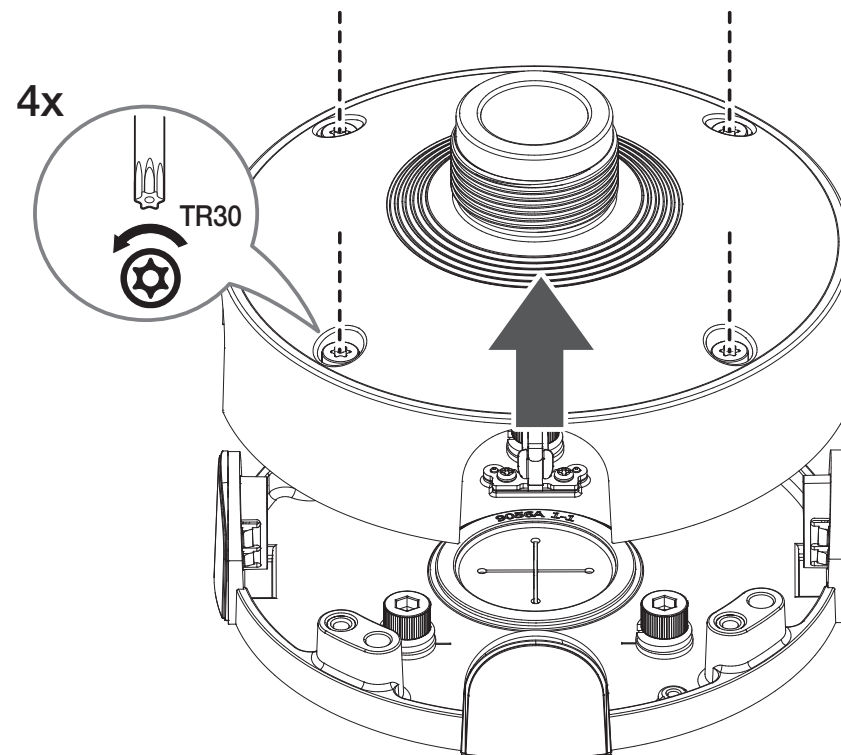

Ceiling Mount Base

SBP-180CMB

Package

1EA

Installation Precautions

- Make sure that the installation place can endure at least 4 times of the total weight of the Ceiling Mount, Hanging Adaptor and Camera.
- Each anchor bolt to use must be capable of withstanding an extraction force of 700 kg.
- When installing the product outdoors, use interlocking devices made of stainless steel.

Installation

1

2

3

4

5

6