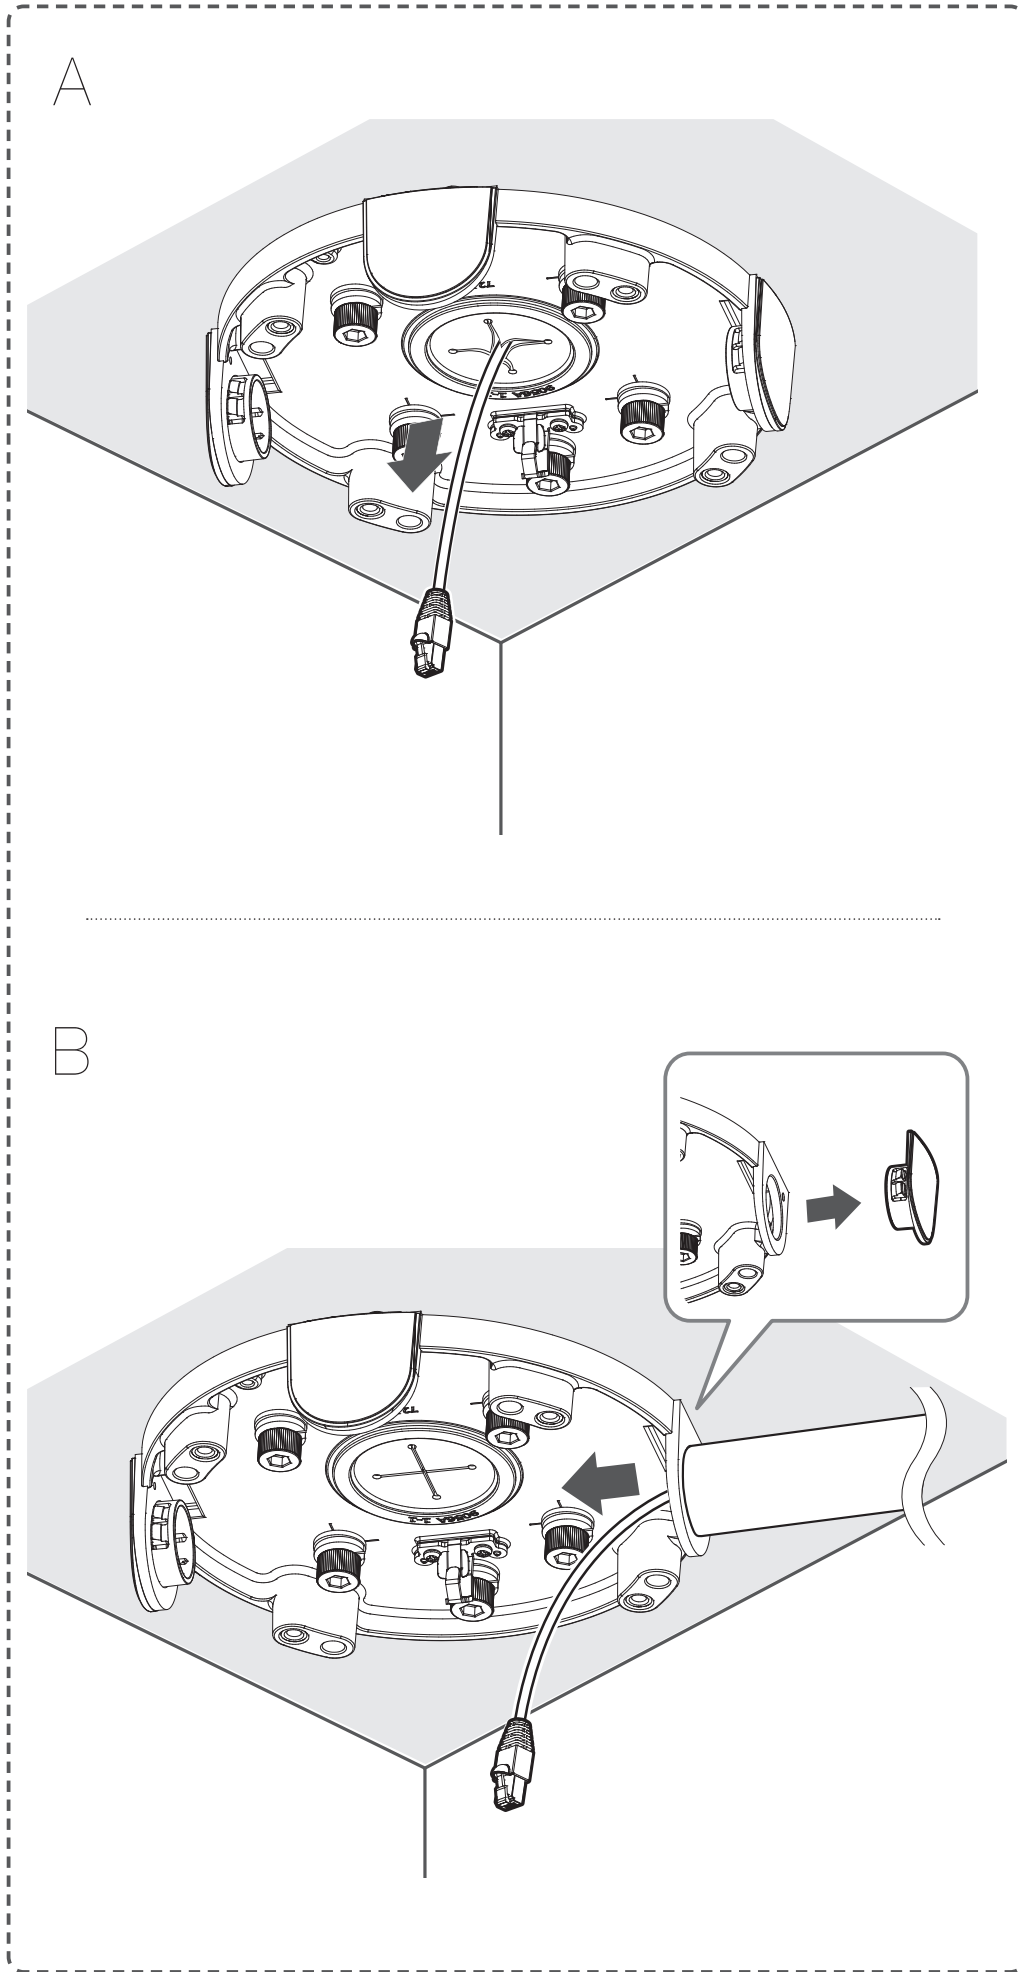

Ceiling Mount Base

SBP-180CMB

Package

1EA

Installation Precautions

- Make sure that the installation place can endure at least 4 times of the total weight of the Ceiling Mount, Hanging Adaptor and Camera.
- Each anchor bolt to use must be capable of withstanding an extraction force of 700 kg.
- When installing the product outdoors, use interlocking devices made of stainless steel.

Installation

1

2

3

4

5

6