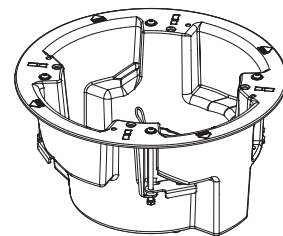

In-ceiling Mount

SHP-1730FPW

Package

Top Cover

Screw Cap (4EA)

Installation Guide Sticker

Safety Wire

Safety Bracket

PT01-006119B

Installation Precautions

• Be sure to secure the Safety Wire to avoid a product fall.

Installation

5

6

7

8

9

10

11

12

13

If the 3 fixing screws at the top of the housing are not tightened securely, the camera may be detached from mount during operation.