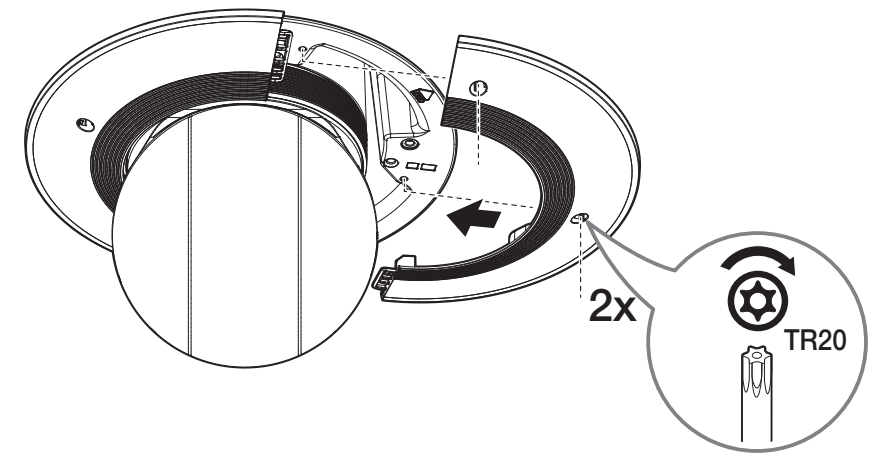

In-ceiling Mount

SHP-1730FPW

Package

Top Cover

Screw Cap (4EA)

Installation Guide Sticker

Safety Wire

Safety Bracket

9

10

11

12

13

If the 3 fixing screws at the top of the housing are not tightened securely, the camera may be detached from mount during operation.