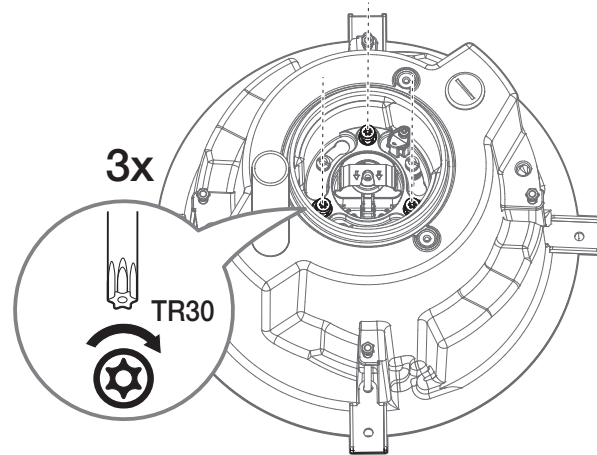

In-ceiling Mount

SHP-1730FPW

Package

Top Cover

Screw Cap (4EA)

Installation Guide Sticker

Safety Wire

Safety Bracket

PT01-006119B

Installation Precautions

• Be sure to secure the Safety Wire to avoid a product fall.

Installation

5

6

7

8

9

10

11

12

13

If the 3 fixing screws at the top of the housing are not tightened securely, the camera may be detached from mount during operation.