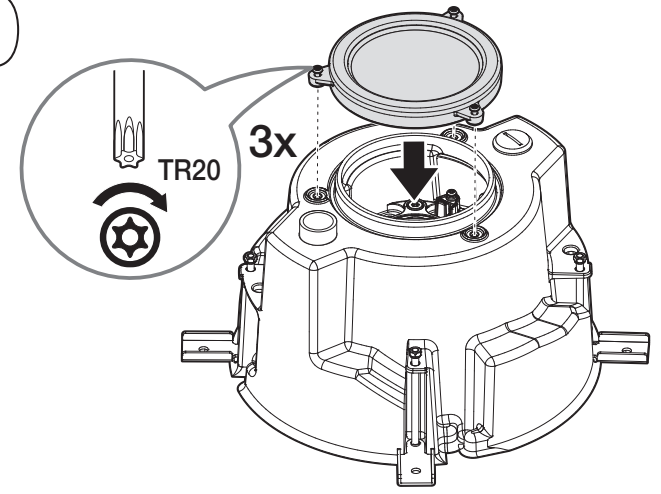

In-ceiling Mount

SHP-1730FPW

Package

Top Cover

Screw Cap (4EA)

Installation Guide Sticker

Safety Wire

Safety Bracket

PT01-006119B

Installation Precautions

• Be sure to secure the Safety Wire to avoid a product fall.

Installation

5

6

7

8

9

10

11

12

13

If the 3 fixing screws at the top of the housing are not tightened securely, the camera may be detached from mount during operation.