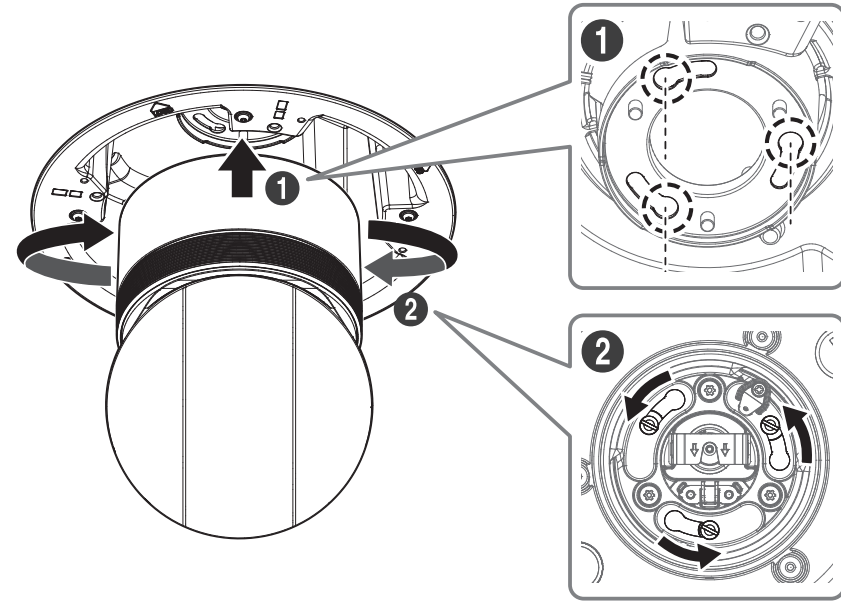

In-ceiling Mount

SHP-1730FPW

Package

Top Cover

Screw Cap (4EA)

Installation Guide Sticker

Safety Wire

Safety Bracket

PT01-006119B

Installation Precautions

• Be sure to secure the Safety Wire to avoid a product fall.

Installation

5

6

7

8

9

10

11

12

13

If the 3 fixing screws at the top of the housing are not tightened securely, the camera may be detached from mount during operation.