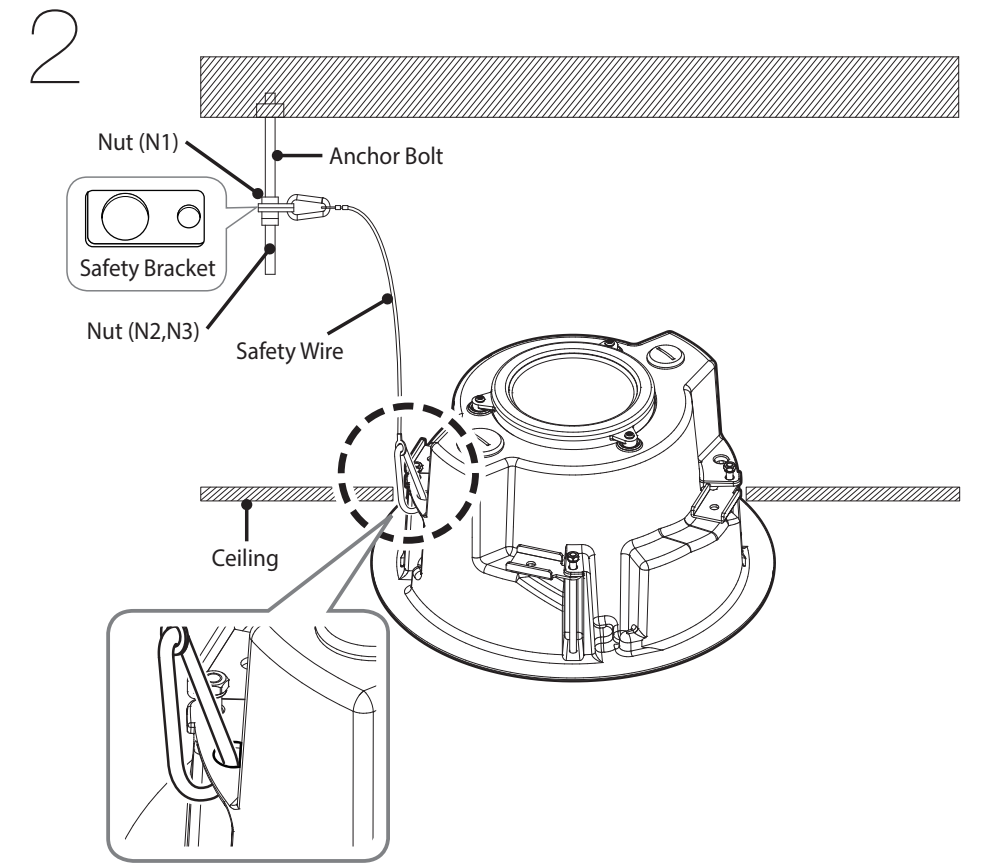

In-ceiling Mount

SHP-1730FPW

Package

Top Cover

Screw Cap (4EA)

Installation Guide Sticker

Safety Wire

Safety Bracket

PT01-006119B

Installation Precautions

• Be sure to secure the Safety Wire to avoid a product fall.

Installation

5

6

7

8

9

10

11

12

13

If the 3 fixing screws at the top of the housing are not tightened securely, the camera may be detached from mount during operation.