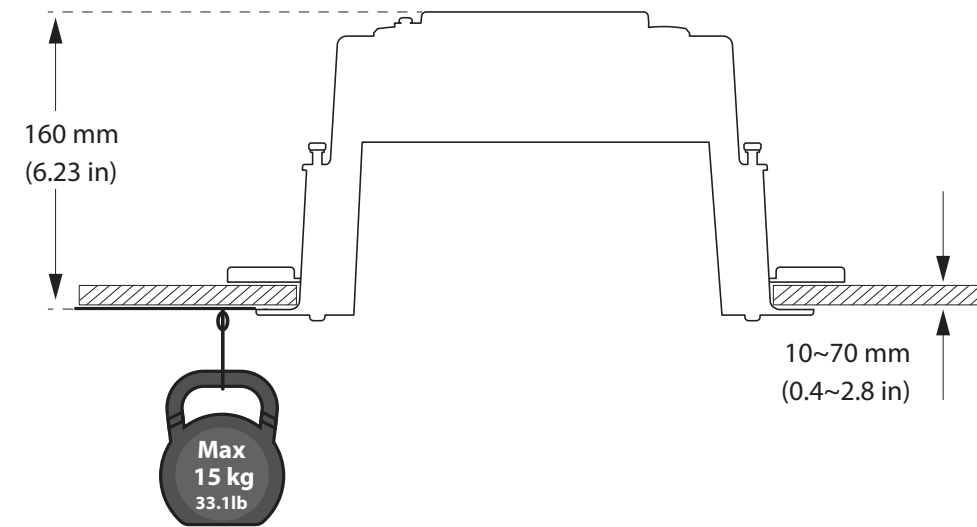

In-ceiling Mount

SHP-1730FPW

Package

Top Cover

Screw Cap (4EA)

Installation Guide Sticker

Safety Wire

Safety Bracket

PT01-006119B

Installation Precautions

• Be sure to secure the Safety Wire to avoid a product fall.

Installation

5

6

7

8

9

10

11

12

13

If the 3 fixing screws at the top of the housing are not tightened securely, the camera may be detached from mount during operation.