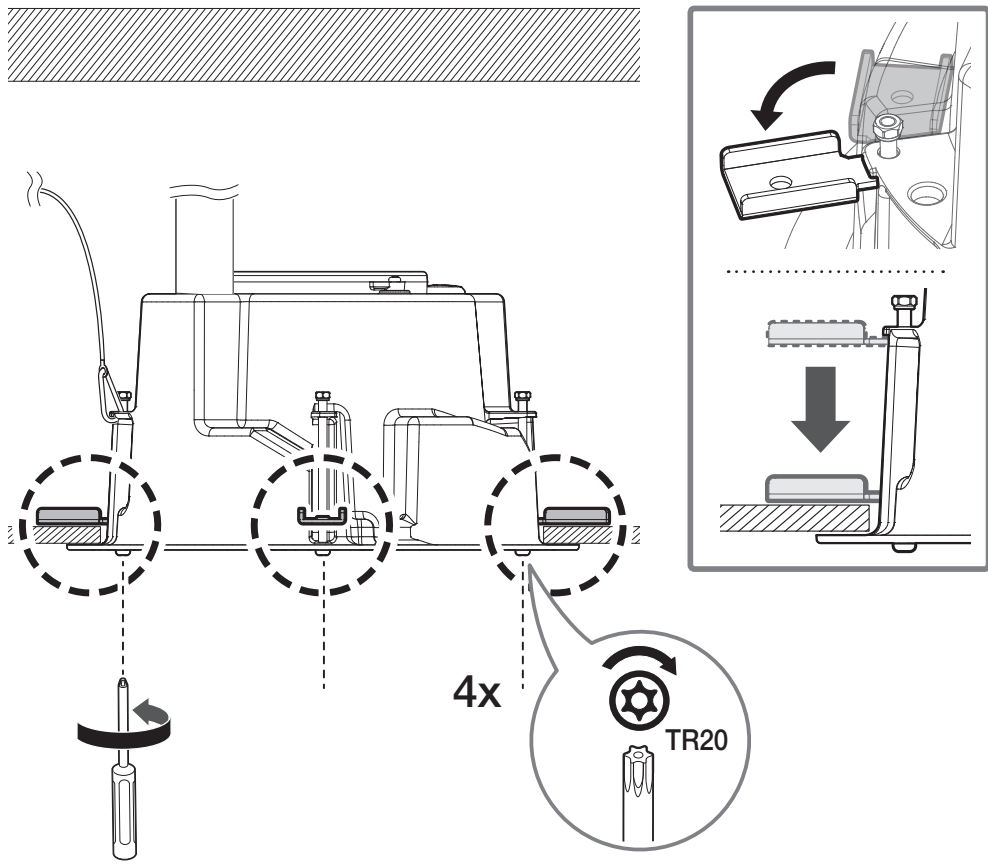

In-ceiling Mount

SHP-1730FPW

Package

Top Cover

Screw Cap (4EA)

Installation Guide Sticker

Safety Wire

Safety Bracket

PT01-006119B

Installation Precautions

• Be sure to secure the Safety Wire to avoid a product fall.

Installation

5

6

7

8

9

10

11

12

13

If the 3 fixing screws at the top of the housing are not tightened securely, the camera may be detached from mount during operation.