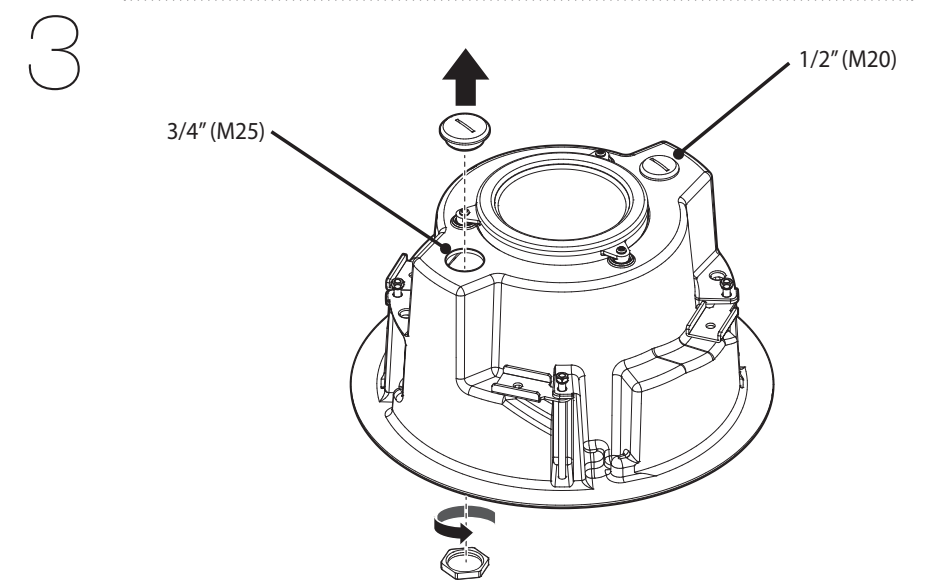

In-ceiling Mount

SHP-1730FPW

Package

Top Cover

Screw Cap (4EA)

Installation Guide Sticker

Safety Wire

Safety Bracket

PT01-006119B

Installation Precautions

• Be sure to secure the Safety Wire to avoid a product fall.

Installation

5

6

7

8

9

10

11

12

13

If the 3 fixing screws at the top of the housing are not tightened securely, the camera may be detached from mount during operation.