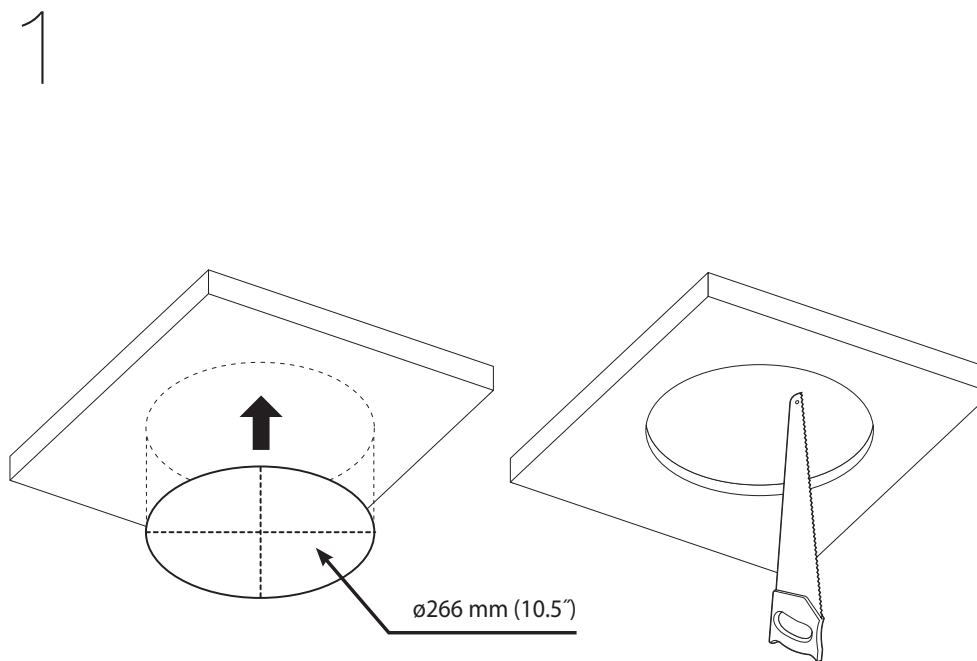

In-ceiling Mount

SHP-1730FPW

Package

Top Cover

Screw Cap (4EA)

Installation Guide Sticker

Safety Wire

Safety Bracket

PT01-006119B

Installation Precautions

• Be sure to secure the Safety Wire to avoid a product fall.

Installation

5

6

7

8

9

10

11

12

13

If the 3 fixing screws at the top of the housing are not tightened securely, the camera may be detached from mount during operation.