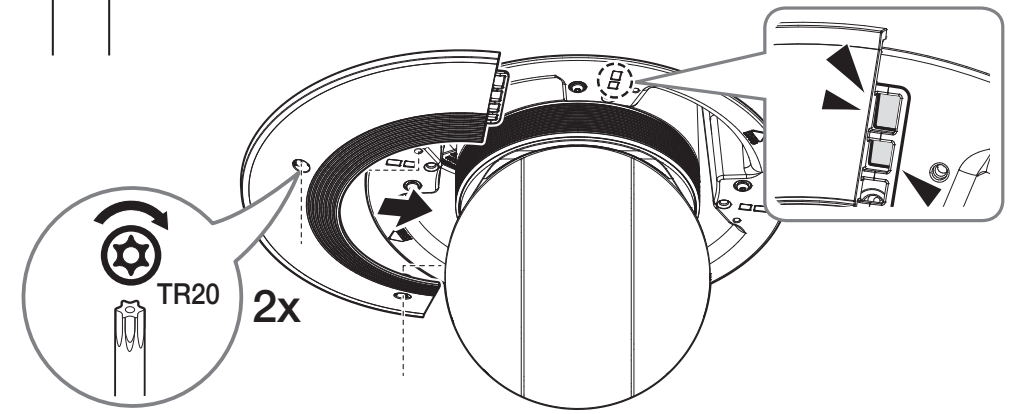

In-ceiling Mount

SHP-1730FPW

Package

Top Cover

Screw Cap (4EA)

Installation Guide Sticker

Safety Wire

Safety Bracket

PT01-006119B

Installation Precautions

• Be sure to secure the Safety Wire to avoid a product fall.

Installation

5

6

7

8

9

10

11

12

13

If the 3 fixing screws at the top of the housing are not tightened securely, the camera may be detached from mount during operation.