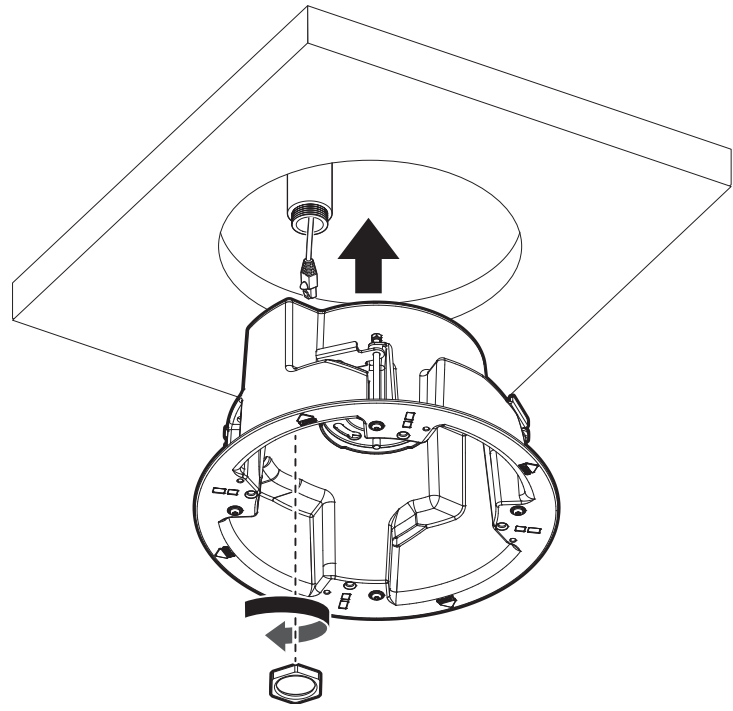

In-ceiling Mount

SHP-1730FPW

Package

Top Cover

Screw Cap (4EA)

Installation Guide Sticker

Safety Wire

Safety Bracket

PT01-006119B

Installation Precautions

• Be sure to secure the Safety Wire to avoid a product fall.

Installation

5

6

7

8

9

10

11

12

13

If the 3 fixing screws at the top of the housing are not tightened securely, the camera may be detached from mount during operation.