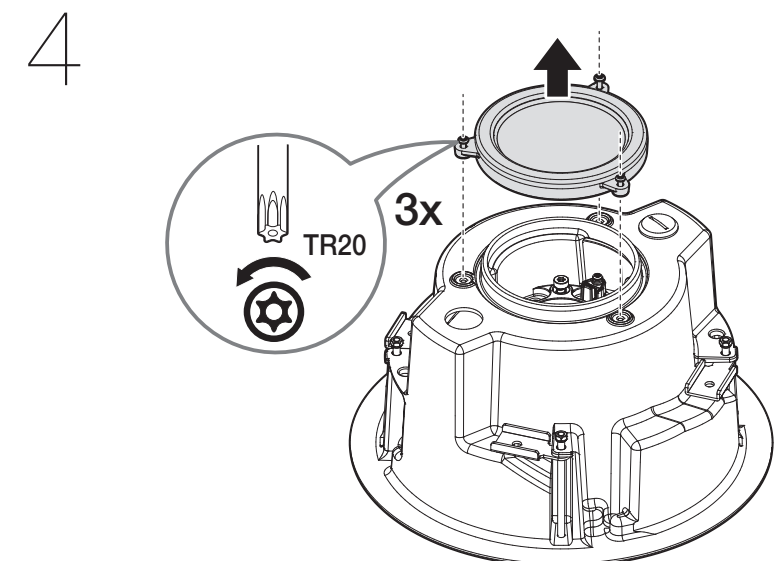

In-ceiling Mount

SHP-1730FPW

Package

Top Cover

Screw Cap (4EA)

Installation Guide Sticker

Safety Wire

Safety Bracket

PT01-006119B

Installation Precautions

• Be sure to secure the Safety Wire to avoid a product fall.

Installation

5

6

7

8

9

10

11

12

13

If the 3 fixing screws at the top of the housing are not tightened securely, the camera may be detached from mount during operation.