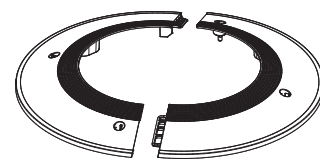

In-ceiling Mount

SHP-1730FPW

Package

Top Cover

Screw Cap (4EA)

Installation Guide Sticker

Safety Wire

Safety Bracket

PT01-006119B

Installation Precautions

• Be sure to secure the Safety Wire to avoid a product fall.

Installation

5

6

7

8

9

10

11

12

13

If the 3 fixing screws at the top of the housing are not tightened securely, the camera may be detached from mount during operation.