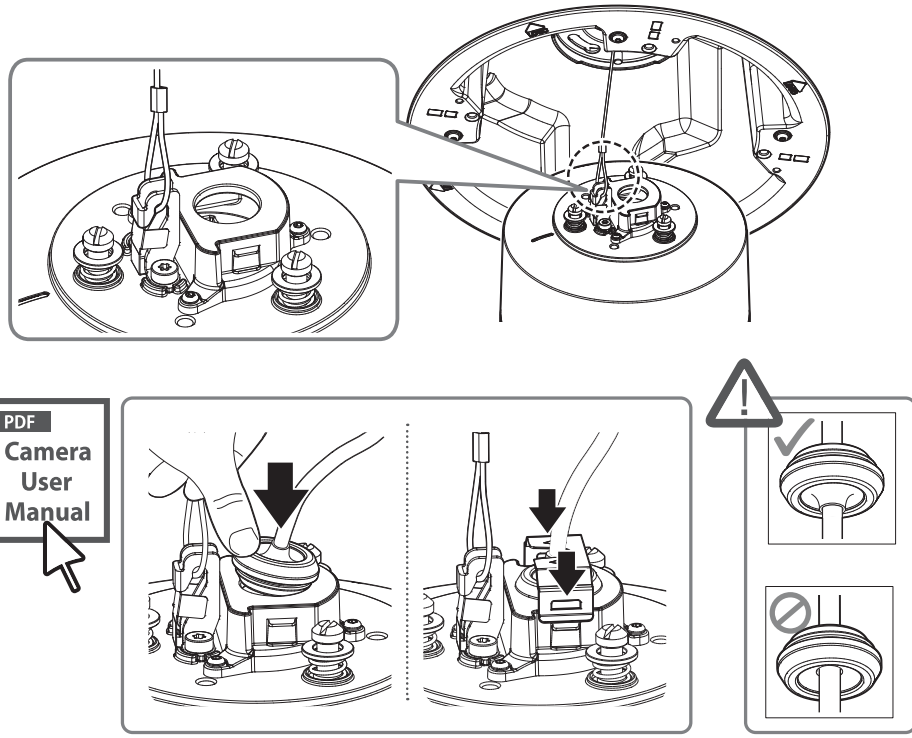

In-ceiling Mount

SHP-1730FPW

Package

Top Cover

Screw Cap (4EA)

Installation Guide Sticker

Safety Wire

Safety Bracket

PT01-006119B

Installation Precautions

• Be sure to secure the Safety Wire to avoid a product fall.

Installation

5

6

7

8

9

10

11

12

13

If the 3 fixing screws at the top of the housing are not tightened securely, the camera may be detached from mount during operation.