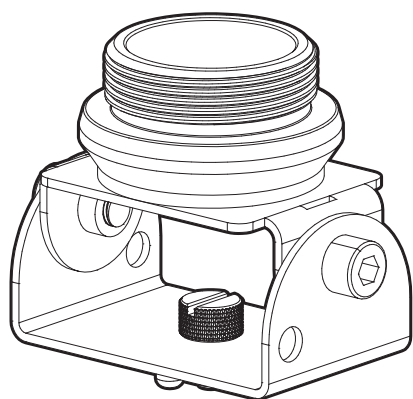

Ceiling Mount

SBP-142CMW

Installation Precautions

- Make sure that the installation place can endure at least 4 times of the total weight of the Camera and Ceiling Mount.
- Be sure to secure the Safety Wire to avoid a product fall.
- This Mount can be also connected to 1 1/2" PF screw-thread pipe as well as to the Ceiling Mount.

Package

Safety Wire

Eye Bolt

Installation

1

2

3

4