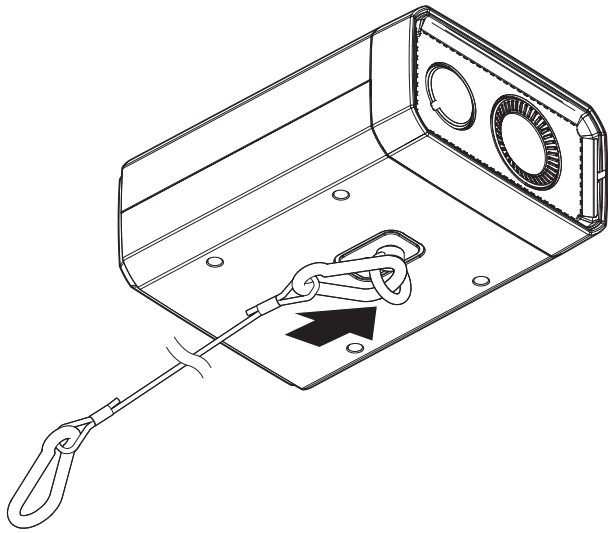

Ceiling Mount

SBP-142CMW

Installation Precautions

- Make sure that the installation place can endure at least 4 times of the total weight of the Camera and Ceiling Mount.
- Be sure to secure the Safety Wire to avoid a product fall.
- This Mount can be also connected to 1 1/2" PF screw-thread pipe as well as to the Ceiling Mount.

Package

Safety Wire

Eye Bolt

Installation

1

2

3

4