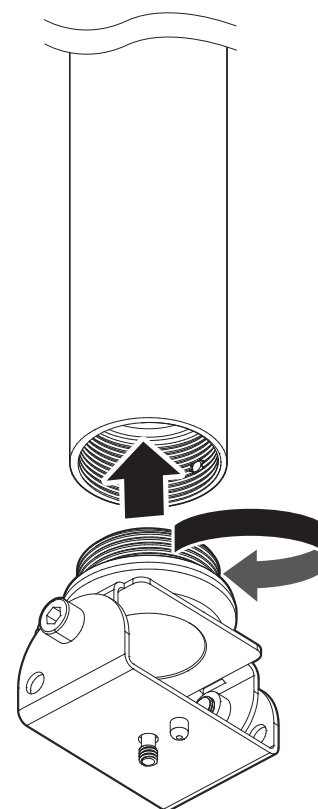

Ceiling Mount

SBP-142CMW

Installation Precautions

- Make sure that the installation place can endure at least 4 times of the total weight of the Camera and Ceiling Mount.
- Be sure to secure the Safety Wire to avoid a product fall.
- This Mount can be also connected to 1 1/2" PF screw-thread pipe as well as to the Ceiling Mount.

Package

Safety Wire

Eye Bolt

Installation

1

2

3

4