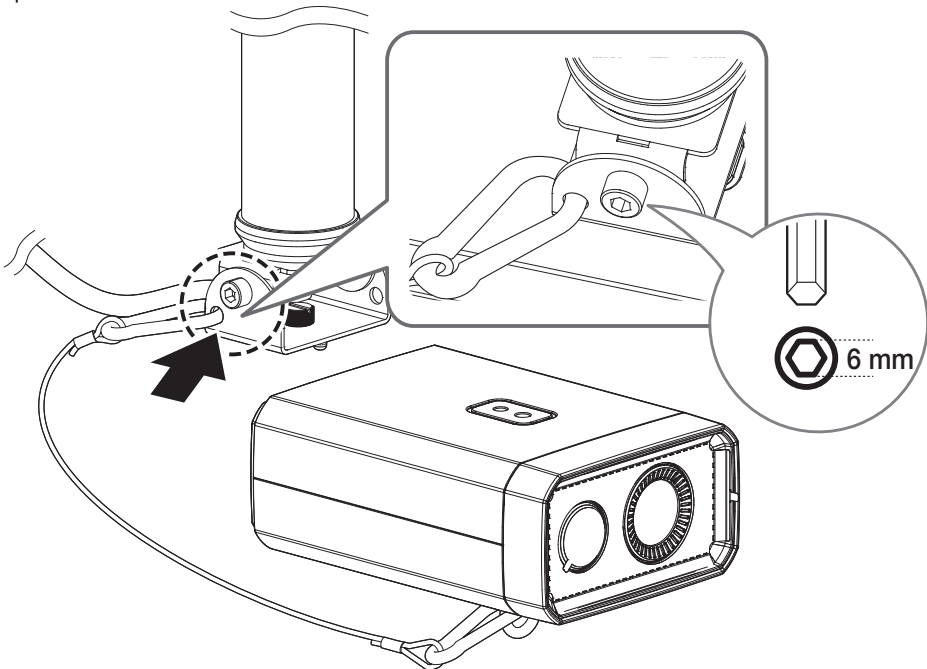

Ceiling Mount

SBP-142CMW

Installation Precautions

- Make sure that the installation place can endure at least 4 times of the total weight of the Camera and Ceiling Mount.
- Be sure to secure the Safety Wire to avoid a product fall.
- This Mount can be also connected to 1 1/2" PF screw-thread pipe as well as to the Ceiling Mount.

Package

Safety Wire

Eye Bolt

Installation

1

2

3

4