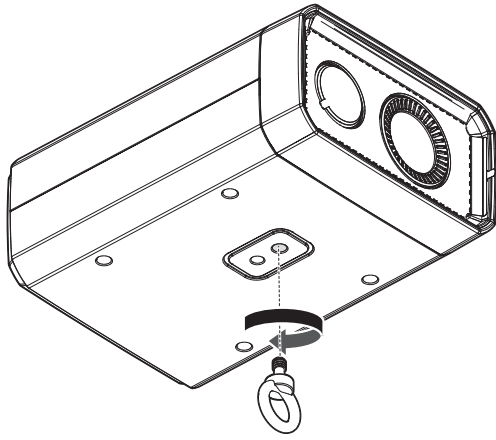

Ceiling Mount

SBP-142CMW

Installation Precautions

- Make sure that the installation place can endure at least 4 times of the total weight of the Camera and Ceiling Mount.
- Be sure to secure the Safety Wire to avoid a product fall.
- This Mount can be also connected to 1 1/2" PF screw-thread pipe as well as to the Ceiling Mount.

Package

Safety Wire

Eye Bolt

Installation

1

2

3

4