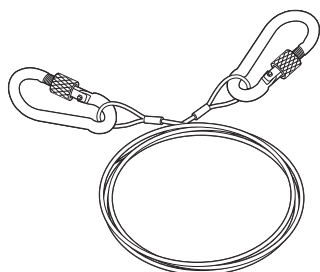

Ceiling Mount

SBP-142CMW

Installation Precautions

- Make sure that the installation place can endure at least 4 times of the total weight of the Camera and Ceiling Mount.
- Be sure to secure the Safety Wire to avoid a product fall.
- This Mount can be also connected to 1 1/2" PF screw-thread pipe as well as to the Ceiling Mount.

Package

Safety Wire

Eye Bolt

Installation

1

2

3

4